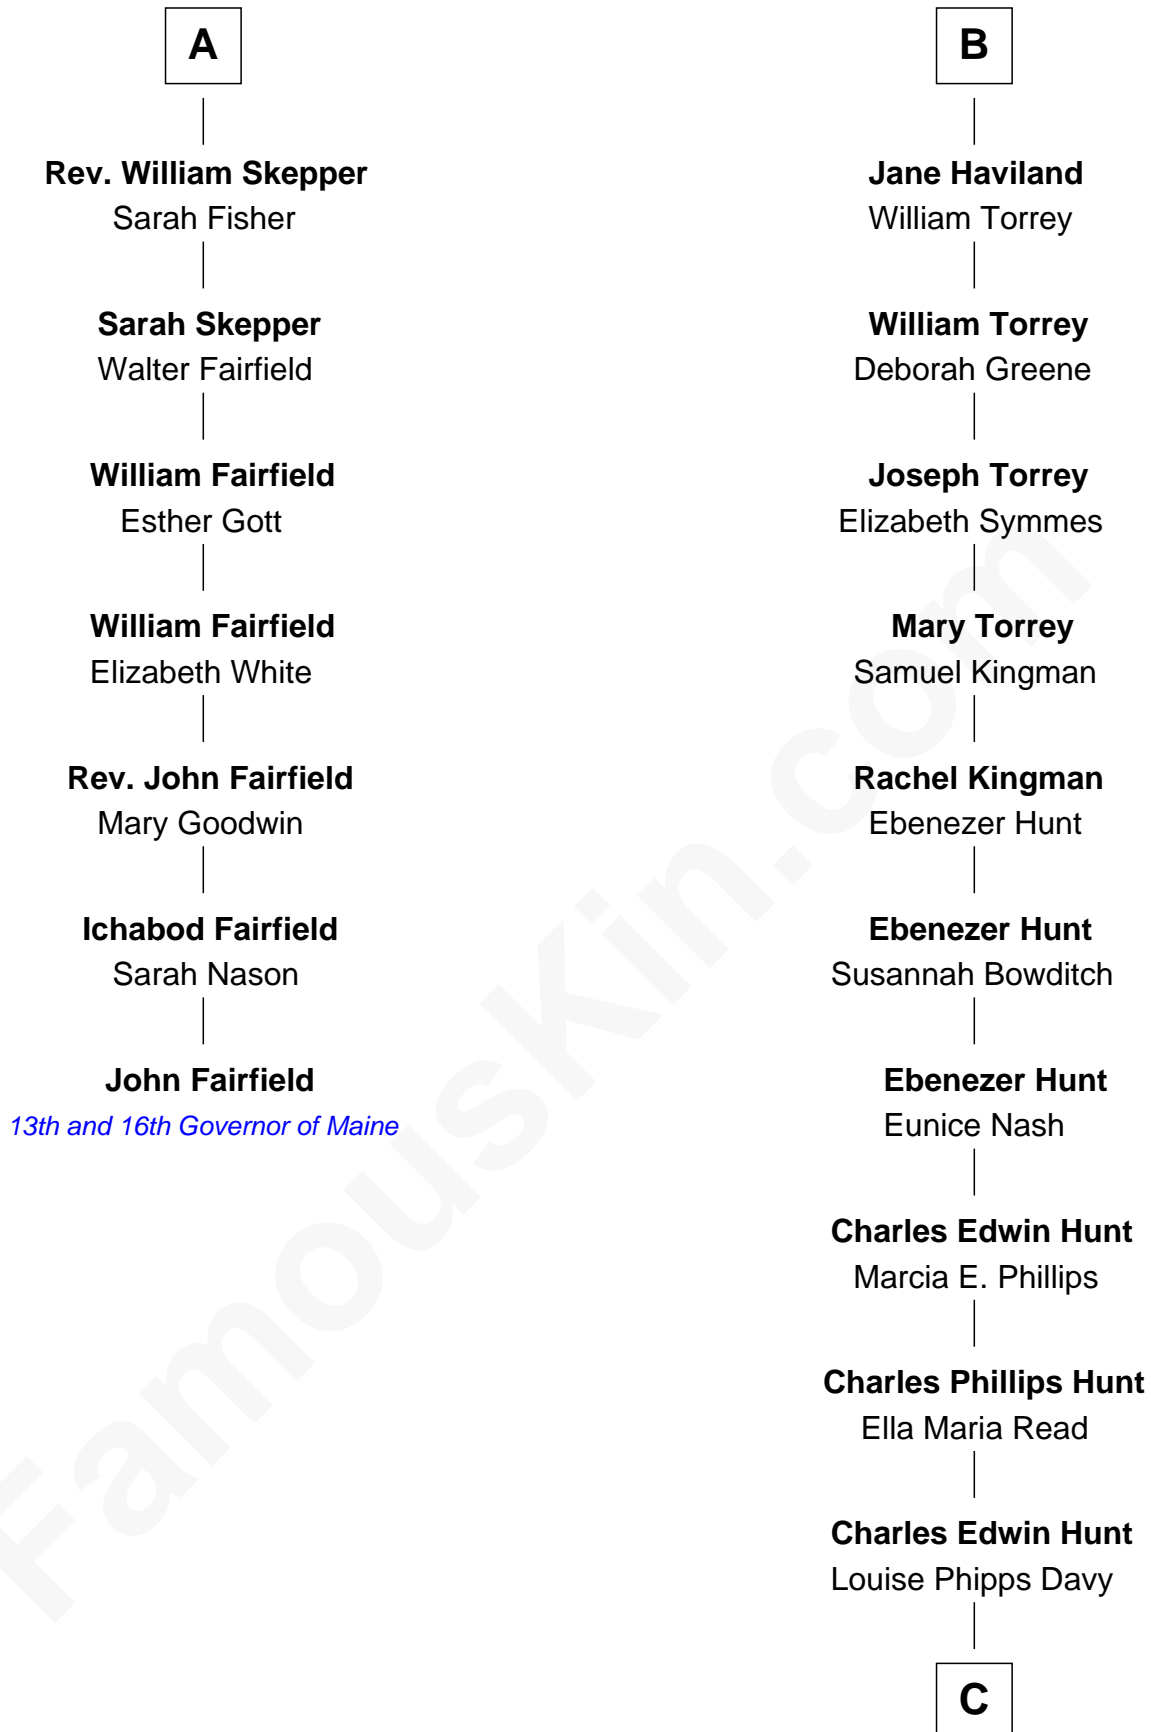

FamousKin.com

Relationship Chart of

John Fairfield

13th and 16th Governor of Maine

13th cousin 5 times removed of

Linda Hunt

TV and Movie Actress

C