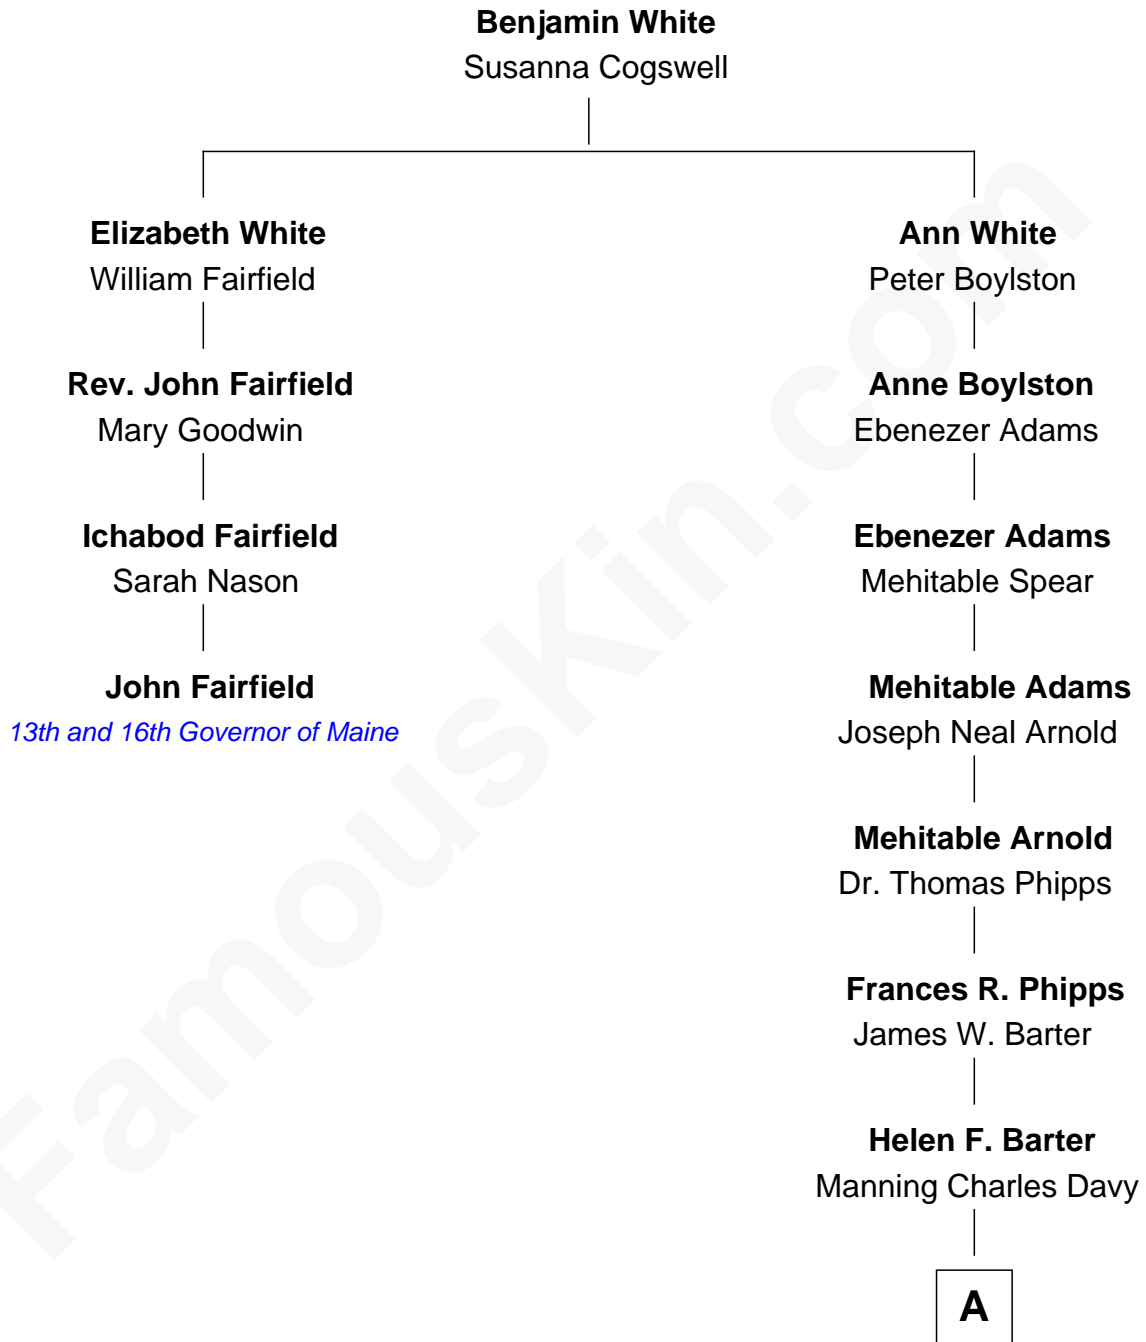

FamousKin.com Relationship Chart of

John Fairfield

13th and 16th Governor of Maine

3rd cousin 6 times removed of

Linda Hunt

TV and Movie Actress

A

—
Louise Phipps Davy
Charles Edwin Hunt