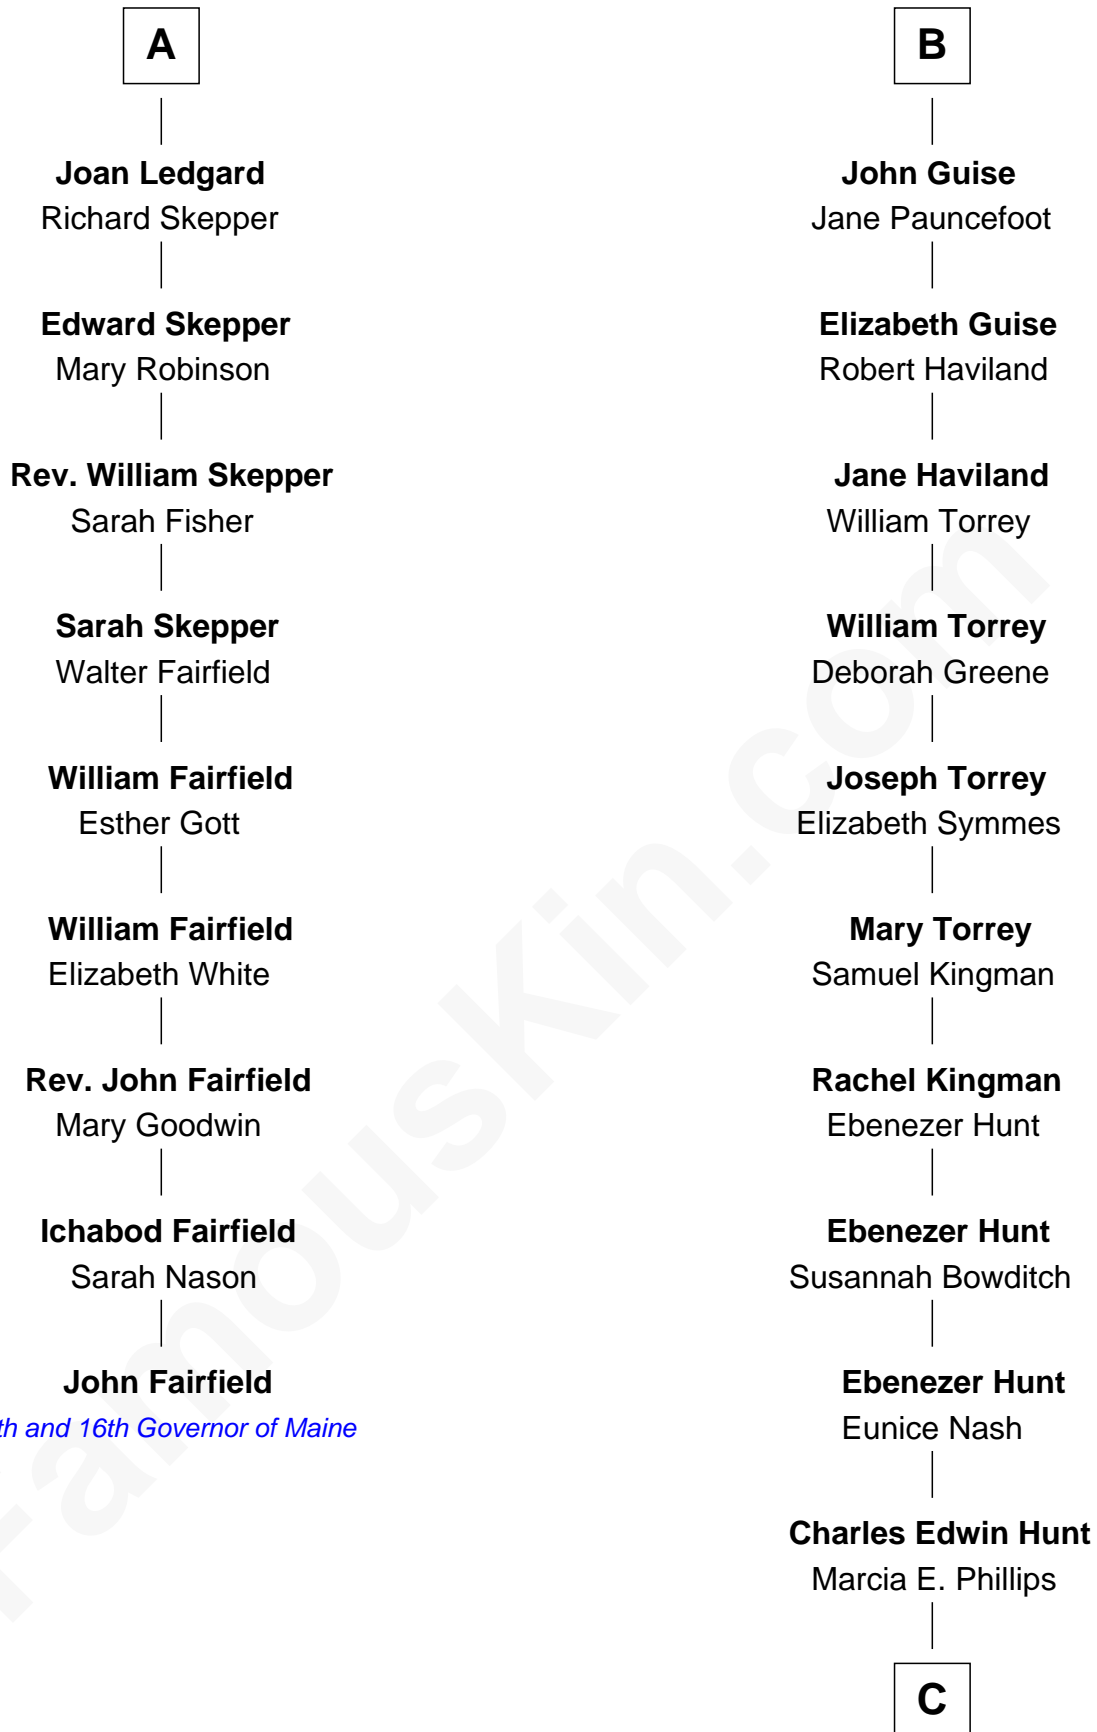

FamousKin.com

Relationship Chart of

John Fairfield

13th and 16th Governor of Maine

15th cousin 5 times removed of

Linda Hunt

TV and Movie Actress

C