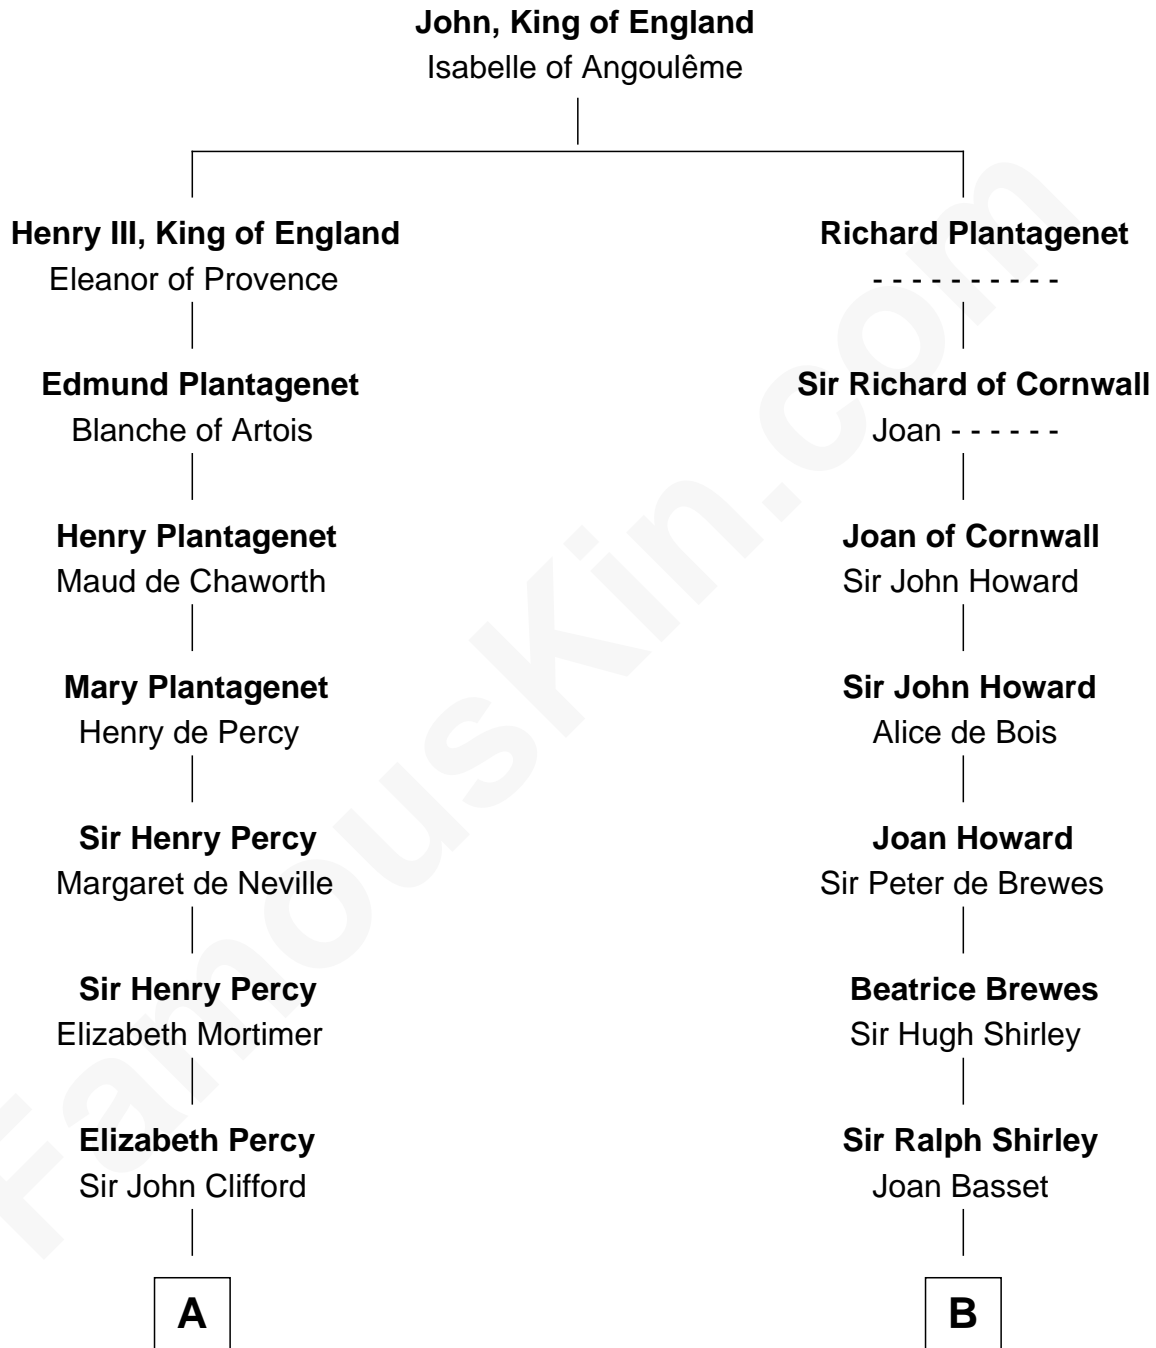

## Relationship Chart of

### John Fairfield

13th and 16th Governor of Maine

19th cousin 2 times removed of

### William Henry Moore

Co-Founder, U.S. Steel and Nabisco

**C**

**Rev. John Fairfield**

Mary Goodwin

**Ichabod Fairfield**

Sarah Nason

**John Fairfield**