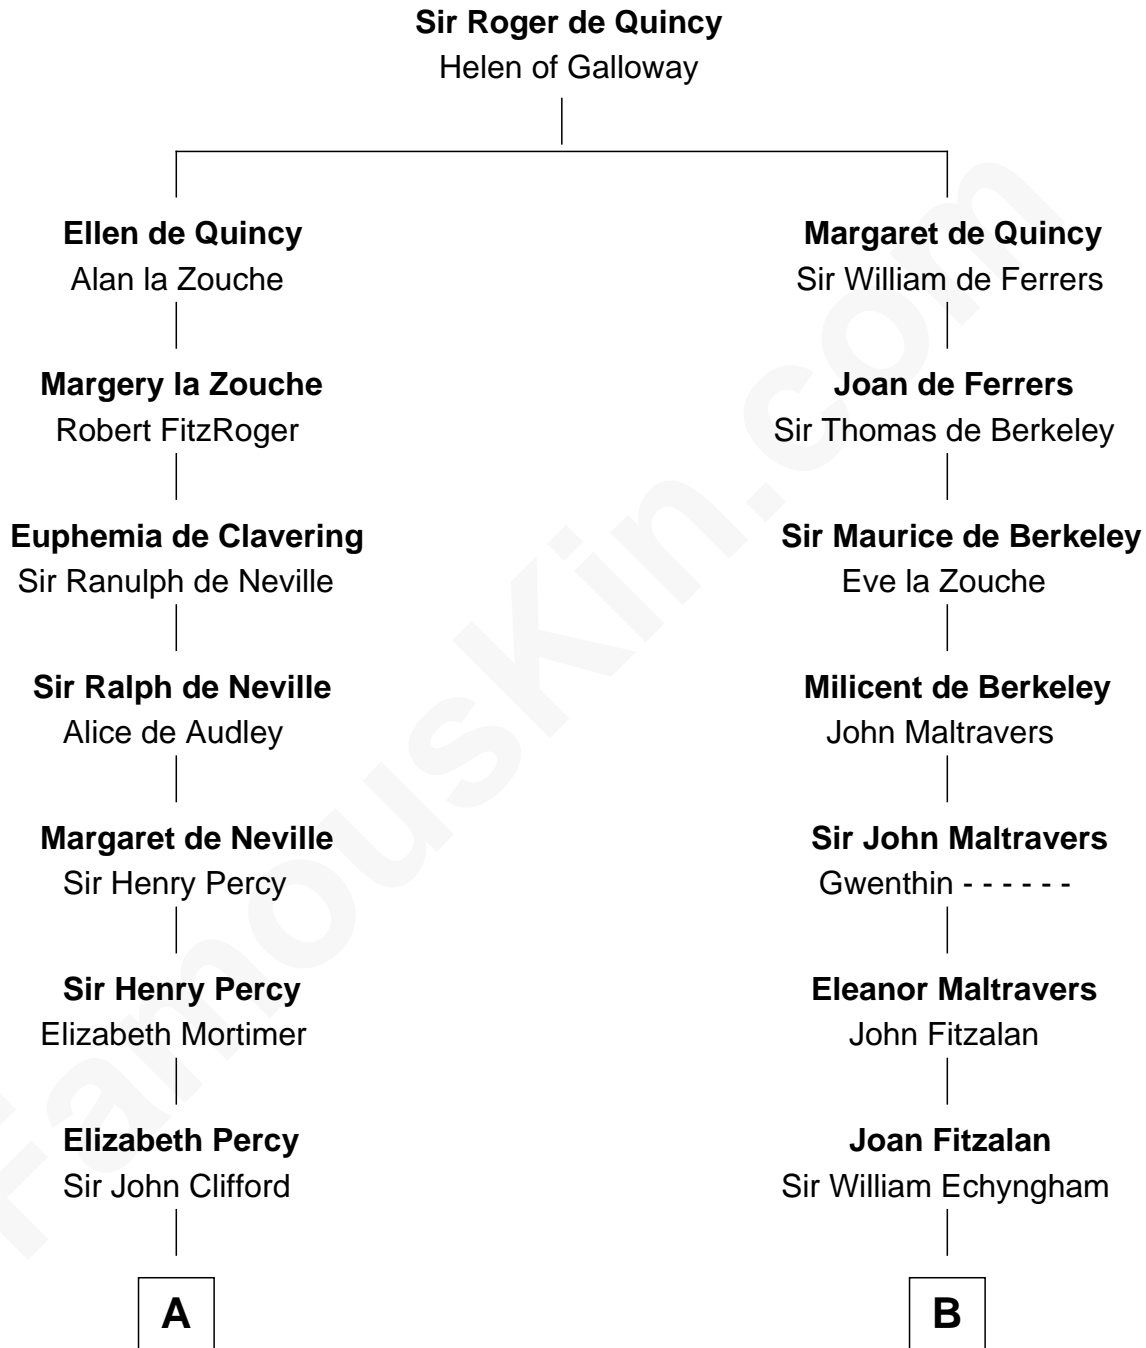

FamousKin.com Relationship Chart of

John Fairfield

13th and 16th Governor of Maine

19th cousin 1 time removed of

Melville Fuller

8th Chief Justice of the U.S. Supreme Court

C

Rev. John Fairfield

Mary Goodwin

Ichabod Fairfield

Sarah Nason

John Fairfield

13th and 16th Governor of Maine

D

Daniel Coney

Susanna Curtis

Paulina Bass Coney

Nathan Weston

Catherine Martin Weston

Frederick Augustus Fuller

Melville Fuller

8th U.S. Chief Justice