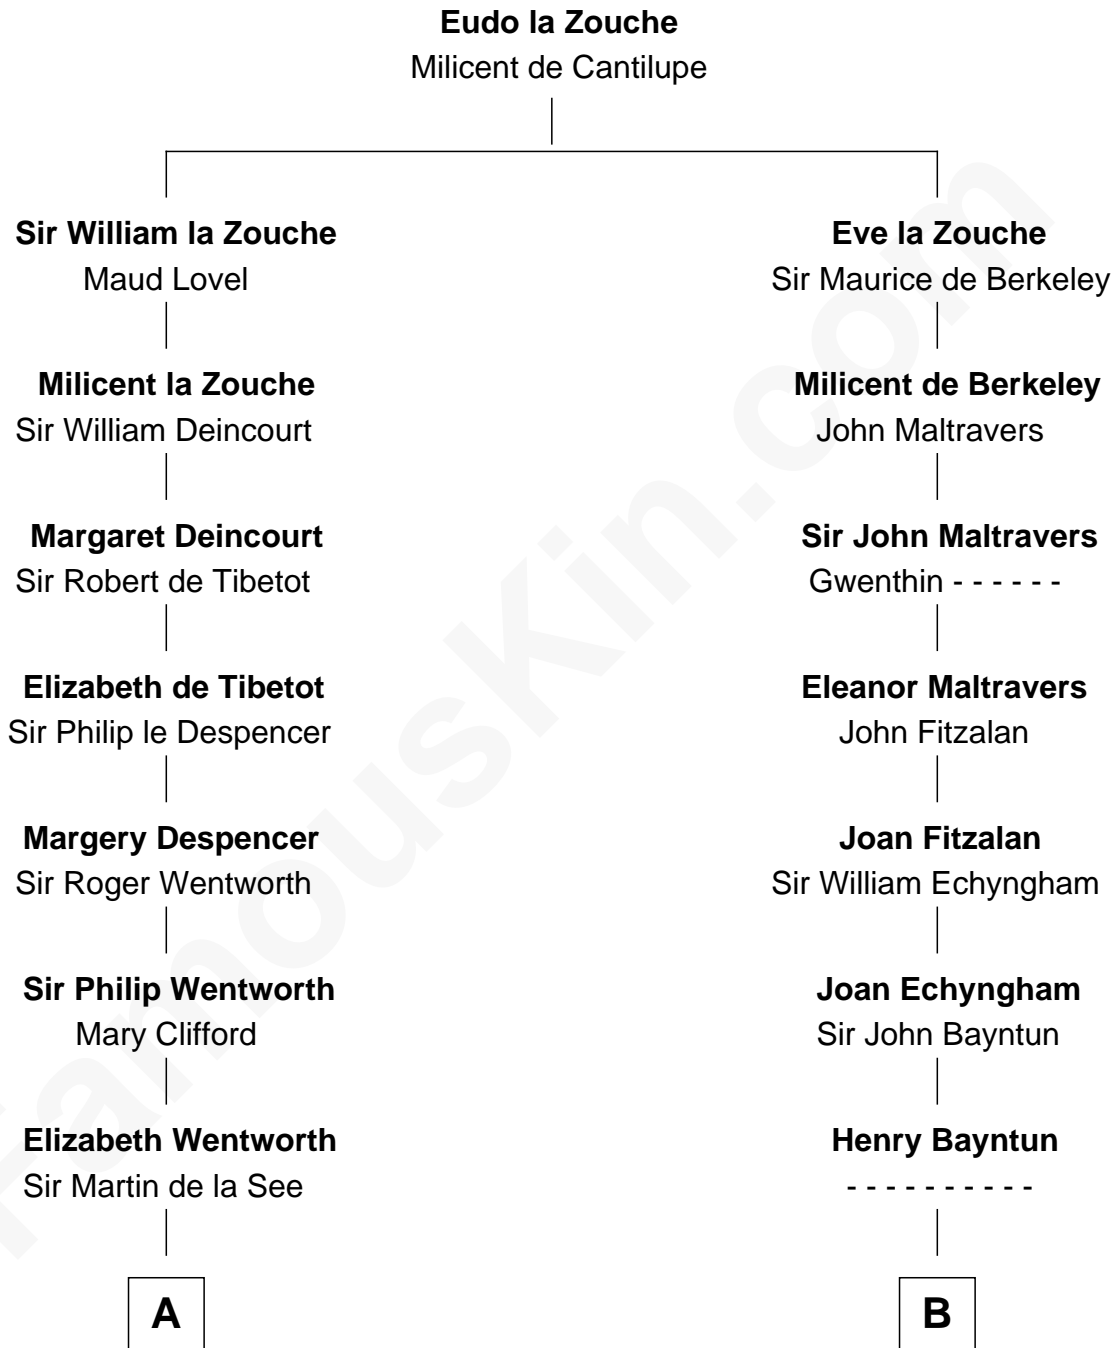

# FamousKin.com Relationship Chart of

**John Fairfield**

*13th and 16th Governor of Maine*

17th cousin 1 time removed of

**Melville Fuller**

*8th Chief Justice of the U.S. Supreme Court*

C

Catherine Martin Weston  
Frederick Augustus Fuller

Melville Fuller  
*8th U.S. Chief Justice*

FamousKin.com