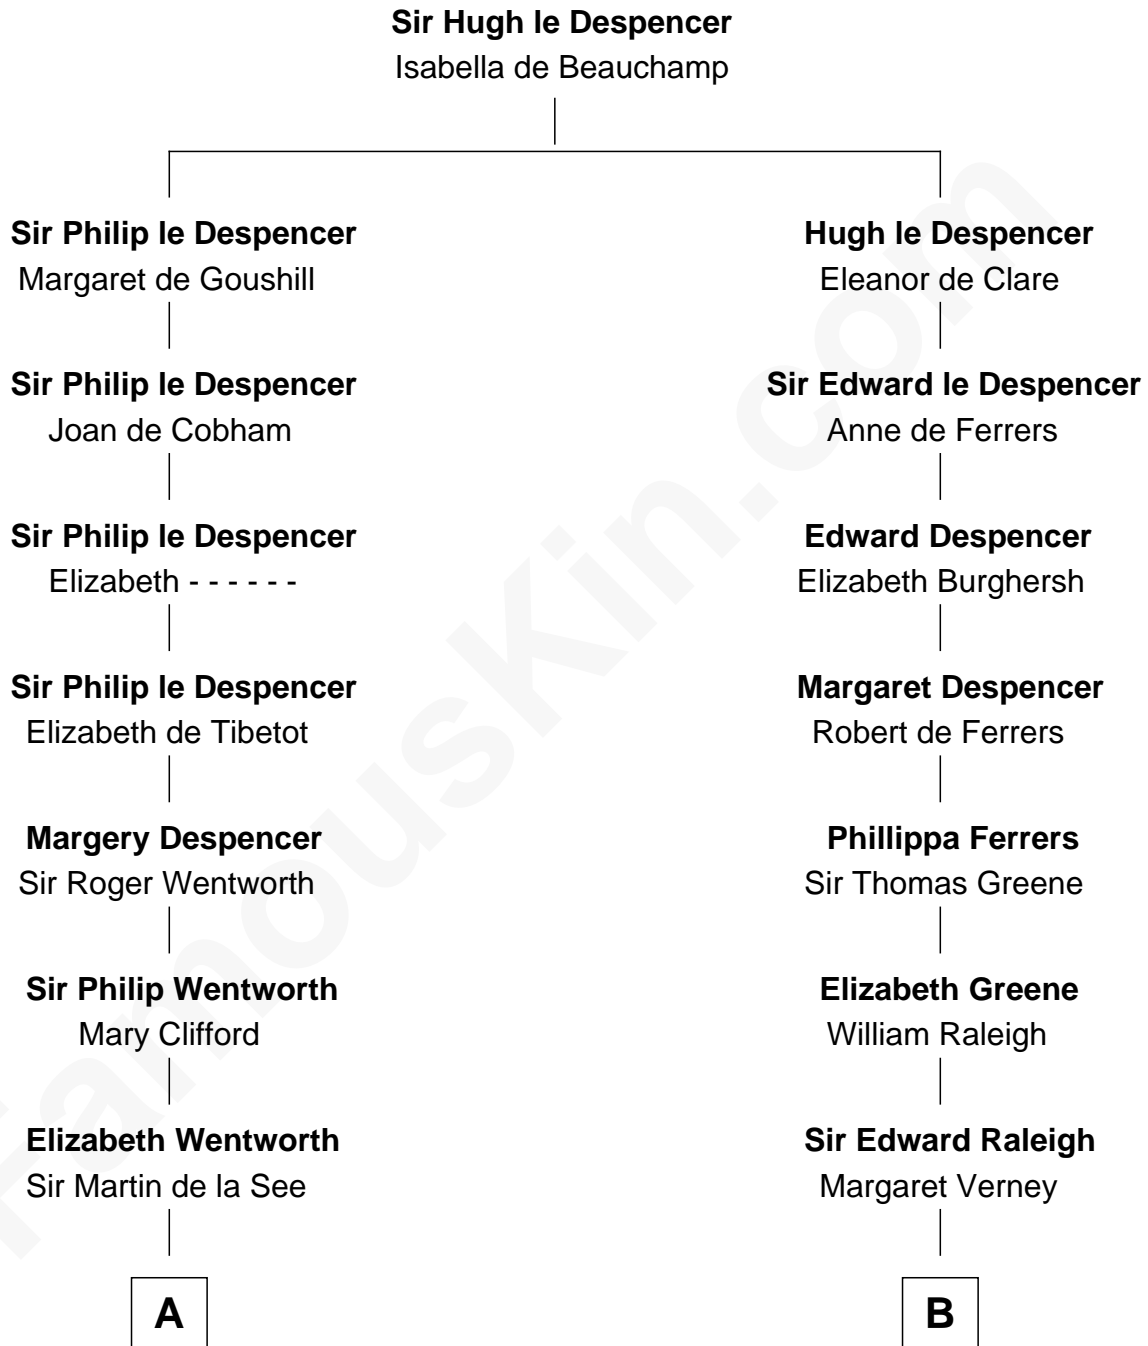

# FamousKin.com Relationship Chart of

**John Fairfield**

*13th and 16th Governor of Maine*

**17th cousin 2 times removed of**

**Melville Fuller**

*8th Chief Justice of the U.S. Supreme Court*

**C**

**Henry Weld Fuller**

Esther Gould

**Frederick Augustus Fuller**

Catherine Martin Weston

**Melville Fuller**

*8th U.S. Chief Justice*

FamousKin.com