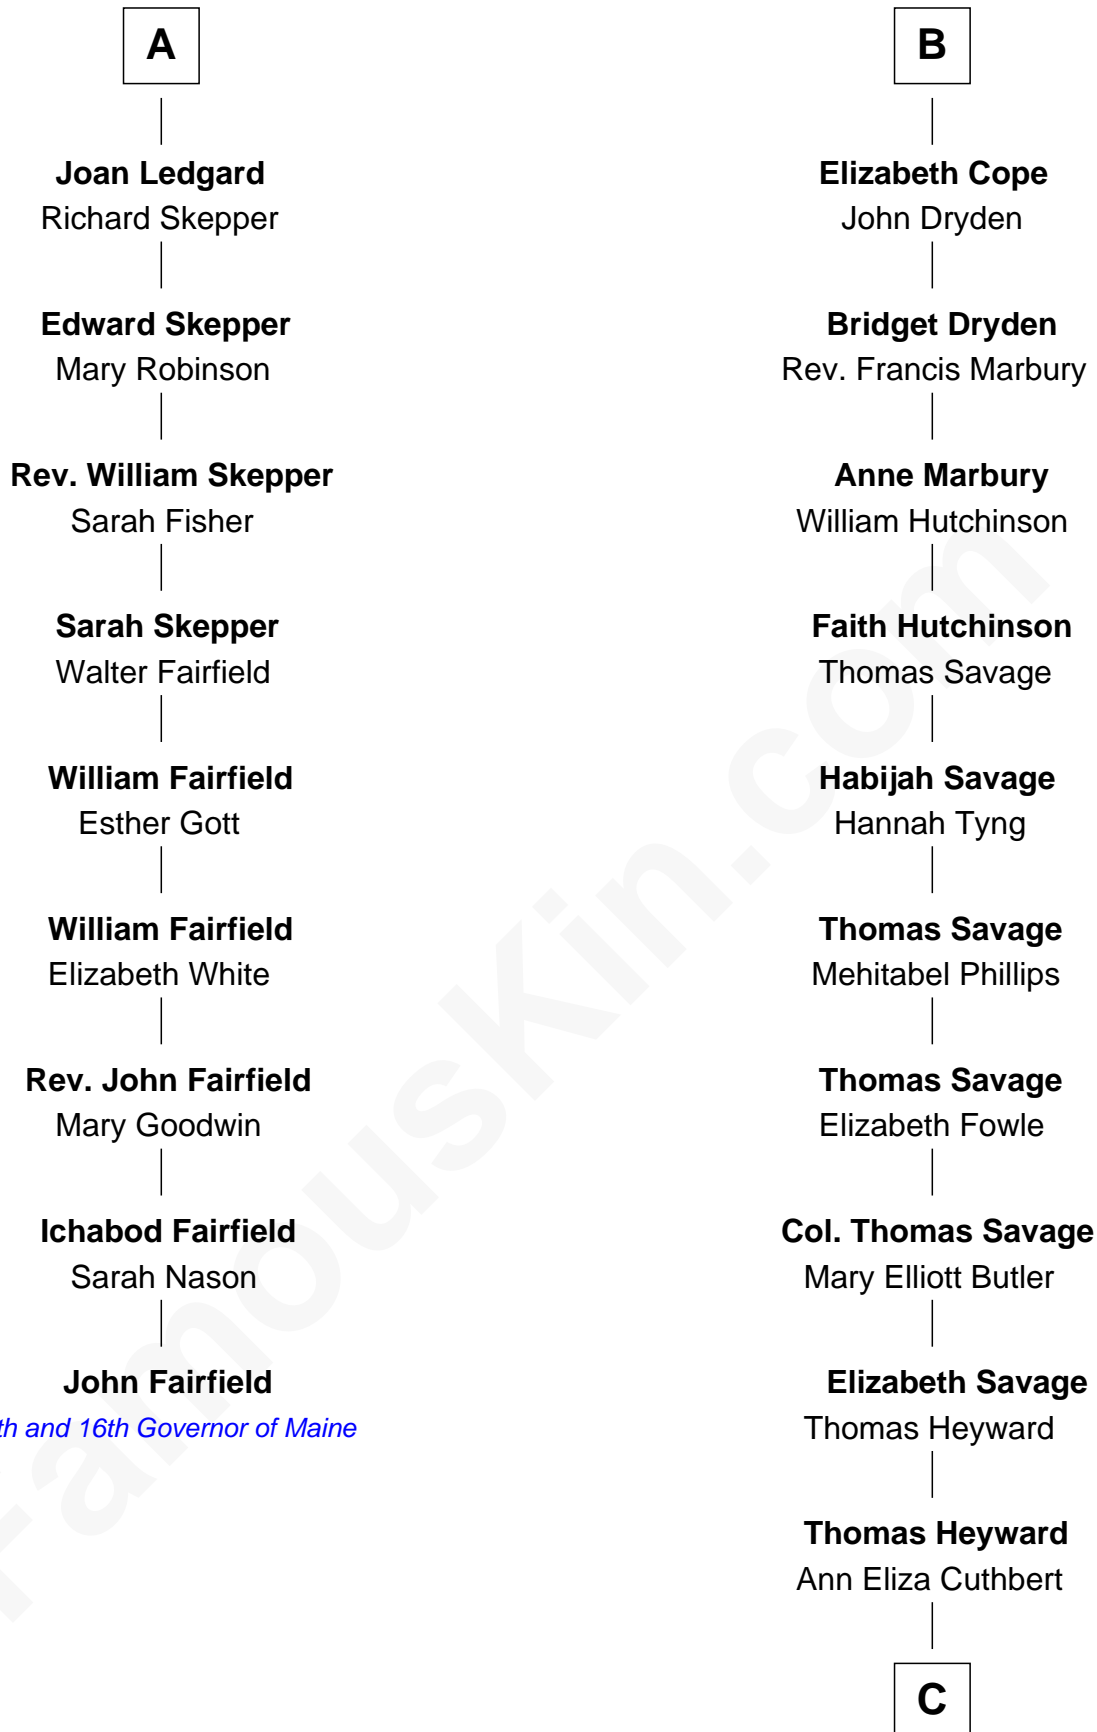

FamousKin.com

Relationship Chart of John Fairfield

13th and 16th Governor of Maine

15th cousin 5 times removed of

DuBose Heyward

Author of *Porgy* (*Porgy & Bess*)

C

Thomas Savage Heyward

Georgianna Hasell

Thomas Savage Heyward

Louisa Watkins

Edwin Watkins Heyward

Jane Screven DuBose

DuBose Heyward

American Novelist

FamousKin.com