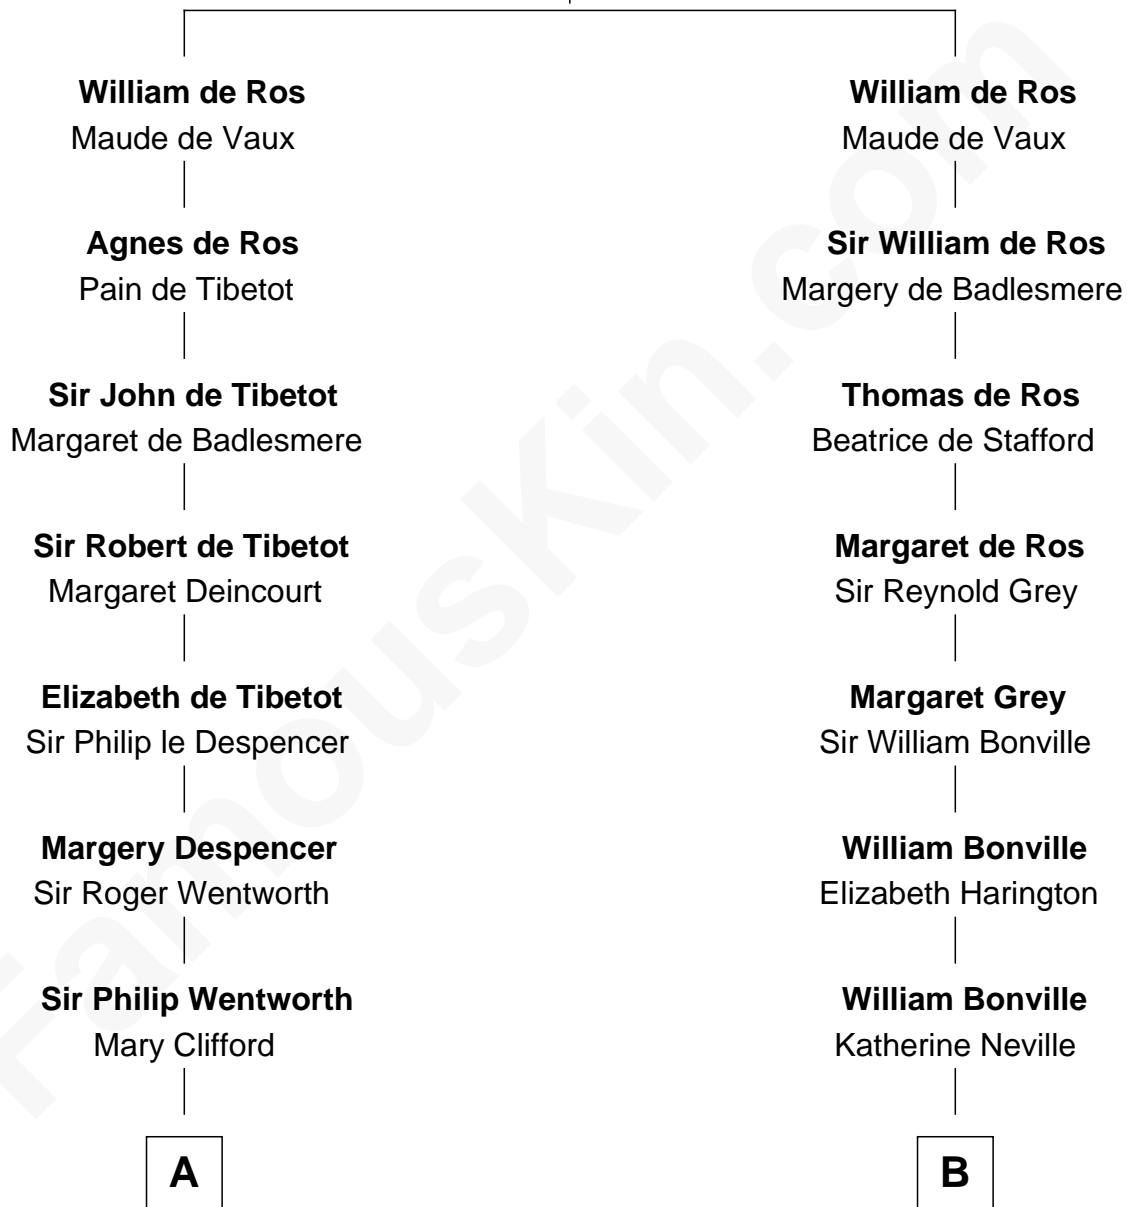

FamousKin.com

Relationship Chart of

John Fairfield

13th and 16th Governor of Maine

18th cousin 1 time removed of

Milton Bradley

Founder, Milton Bradley Company

Sir Robert de Ros

Isabel de Aubeney

C

Ichabod Fairfield

Sarah Nason

John Fairfield

13th and 16th Governor of Maine

D

Dudley Lyford