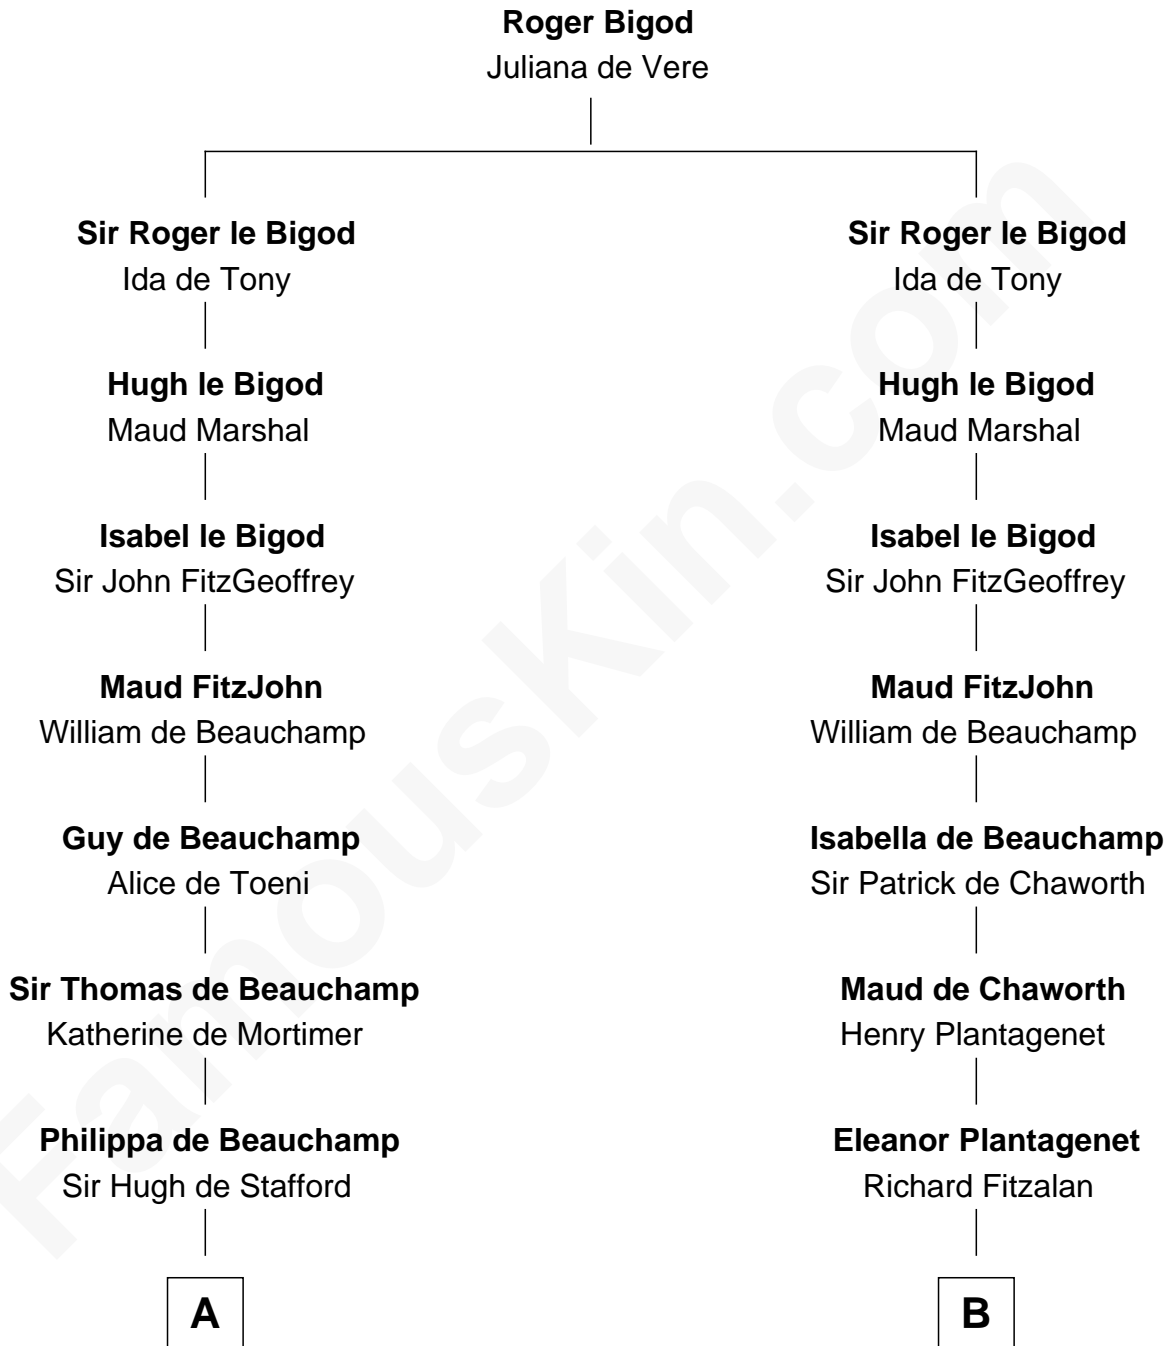

FamousKin.com Relationship Chart of

John Fairfield

13th and 16th Governor of Maine

21st cousin of

Samuel Cony

31st Governor of Maine

C

William Fairfield

Esther Gott

William Fairfield

Elizabeth White

Rev. John Fairfield

Mary Goodwin

Ichabod Fairfield

Sarah Nason

John Fairfield

13th and 16th Governor of Maine

D

Abigail Skinner

Nathaniel Coney

Samuel Coney

Rebecca Guild

Samuel Coney

Susanna Johnson