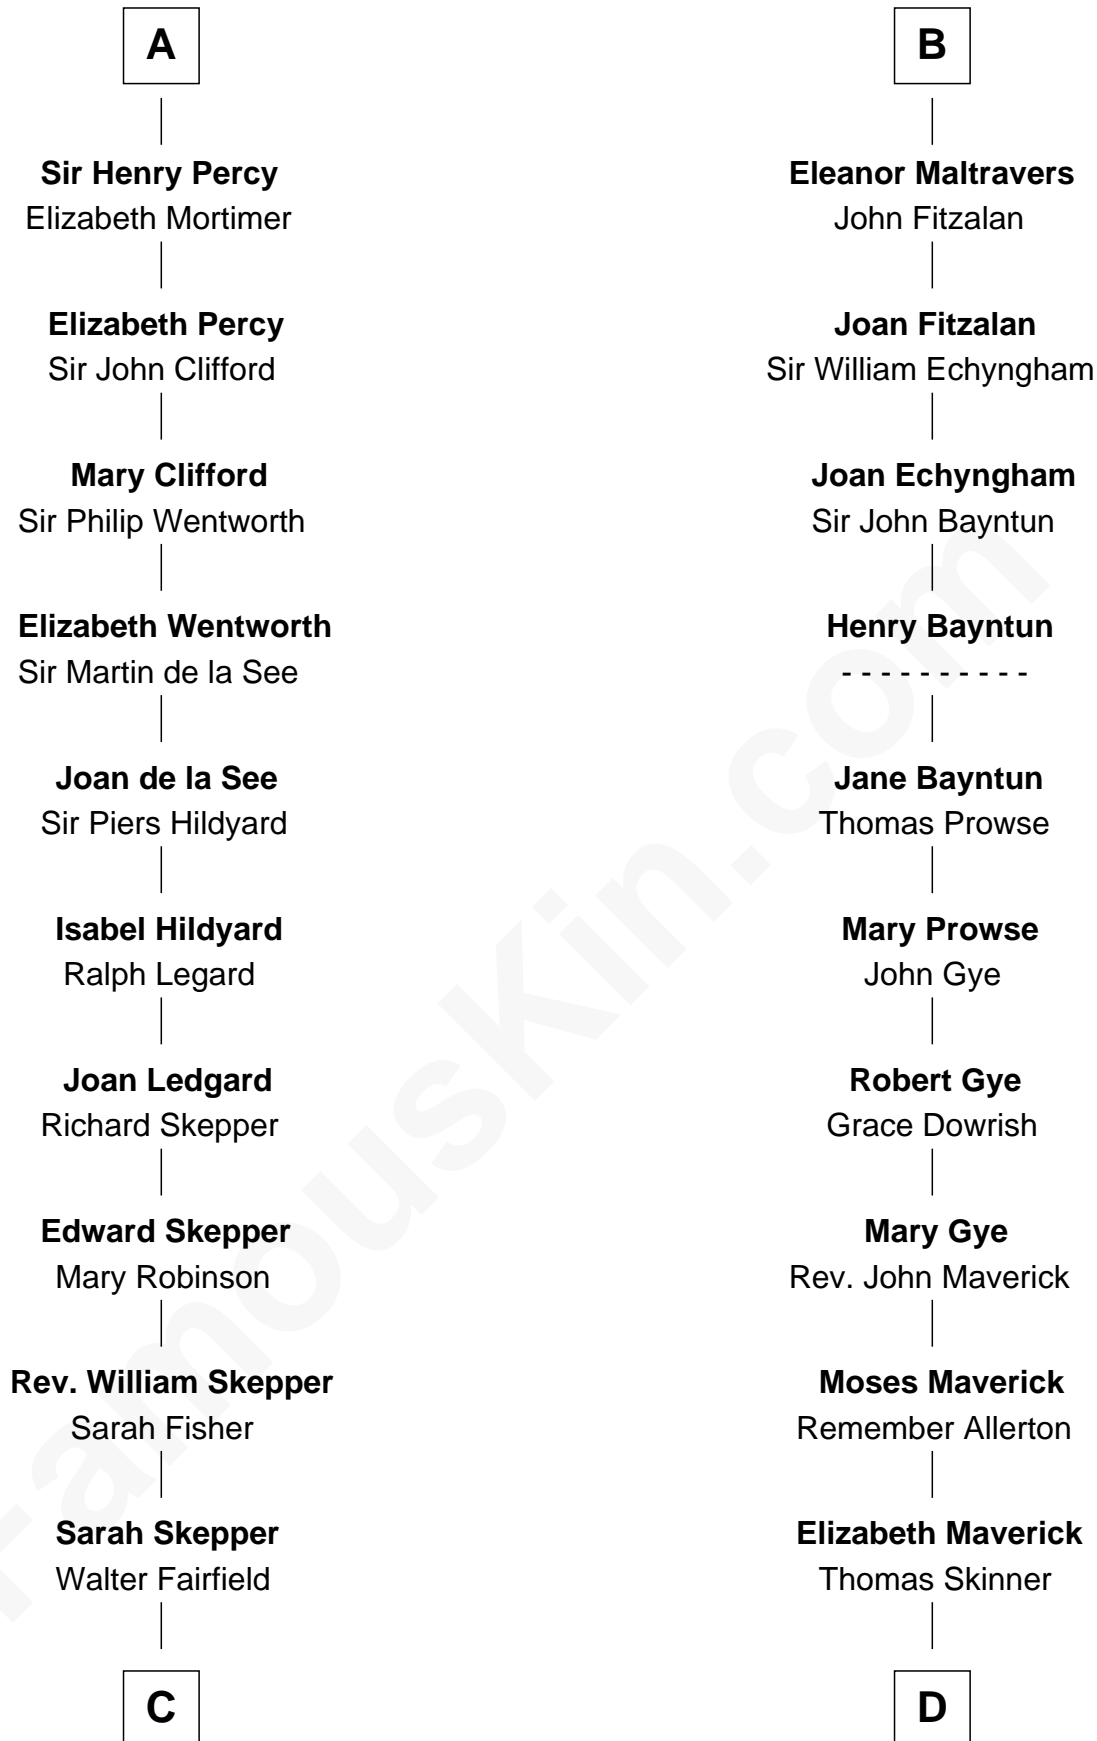

FamousKin.com Relationship Chart of

John Fairfield

13th and 16th Governor of Maine

21st cousin of

Samuel Cony

31st Governor of Maine

Sir Ranulf de Gernons

Maud of Gloucester

C

William Fairfield

Esther Gott

William Fairfield

Elizabeth White

Rev. John Fairfield

Mary Goodwin

Ichabod Fairfield

Sarah Nason

John Fairfield

13th and 16th Governor of Maine

D

Abigail Skinner

Nathaniel Coney

Samuel Coney

Rebecca Guild