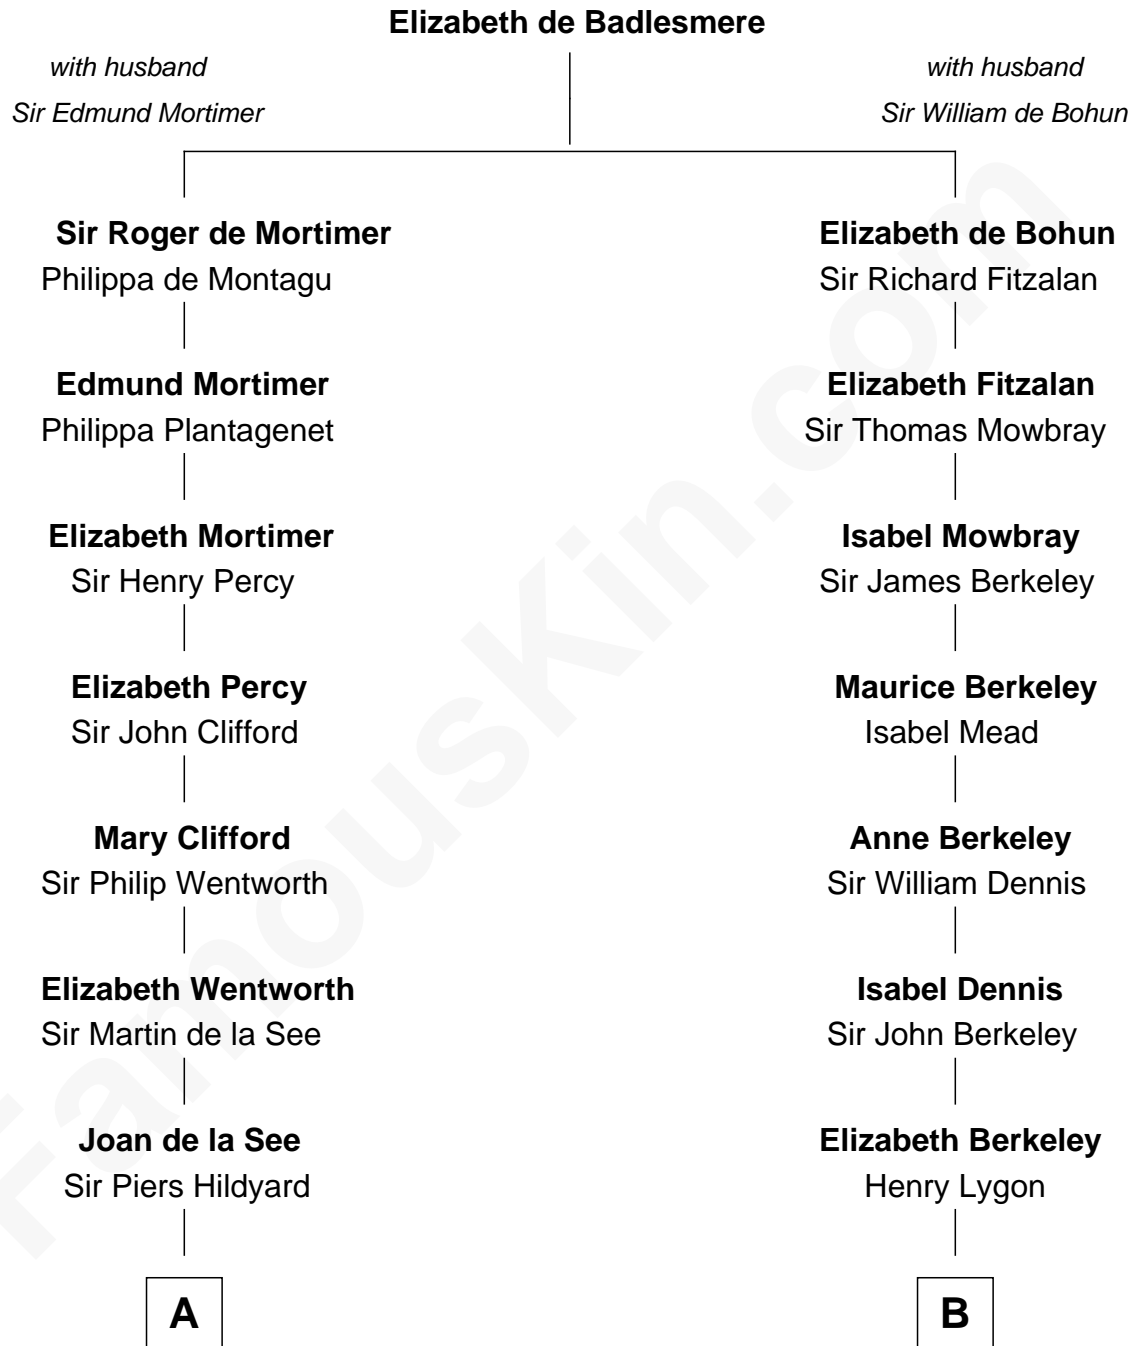

FamousKin.com

Relationship Chart of

John Fairfield

13th and 16th Governor of Maine

16th cousin 5 times removed of

Michael Lookinland

TV Actor

C

Rufus Lemuel Cole

Matilda M. Hall

Nellie M. Cole

John Andrew Lookinland

Orrin Paul Lookinland

Madeline Tait

Paul Russell Lookinland

Karen Ruth McKinney