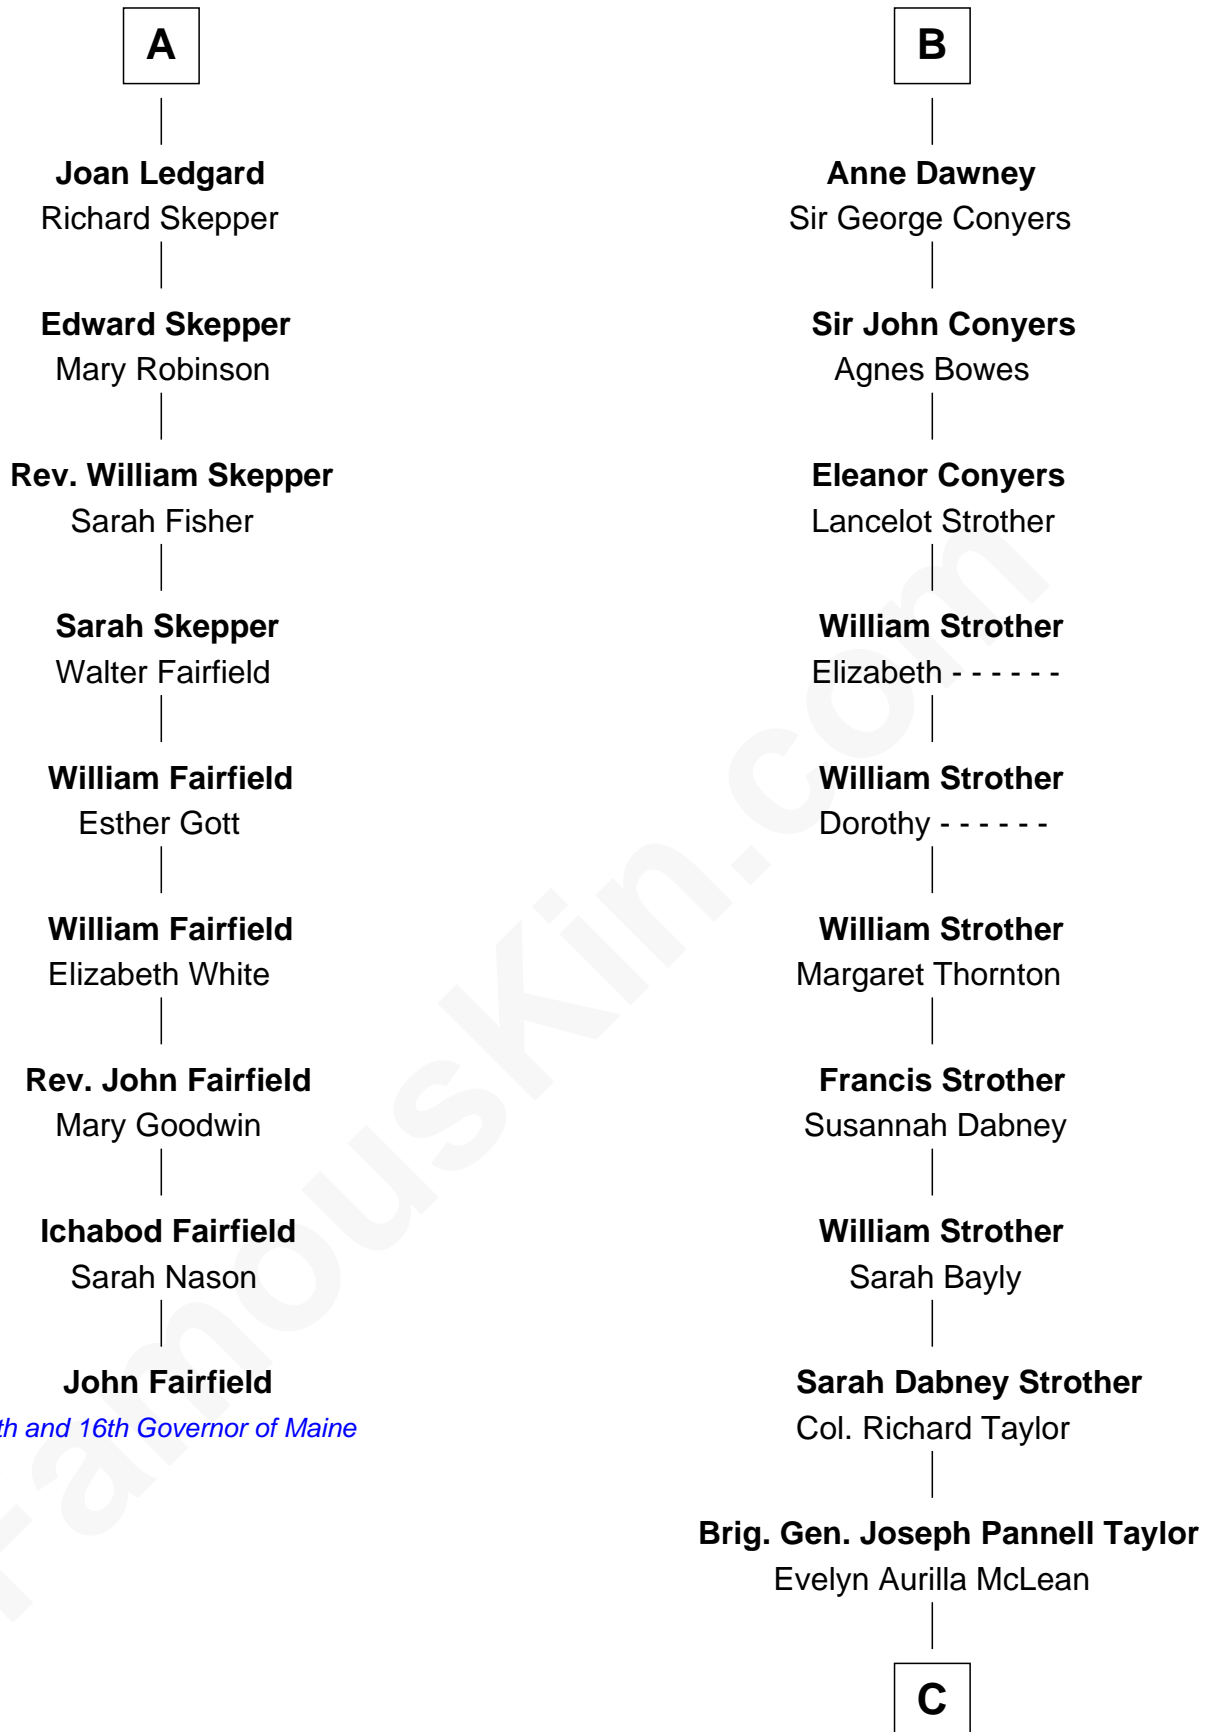

FamousKin.com

Relationship Chart of

John Fairfield

13th and 16th Governor of Maine

15th cousin 6 times removed of

Parker Stevenson

TV and Movie Actor

C

Col. Joseph Hancock Taylor

Mary Montgomery Meigs

Evelyn Taylor

Eli Kirk Price

Philip Price

Sarah Meade Harrison

Sarah Meade Price

Richard Stevenson Parker