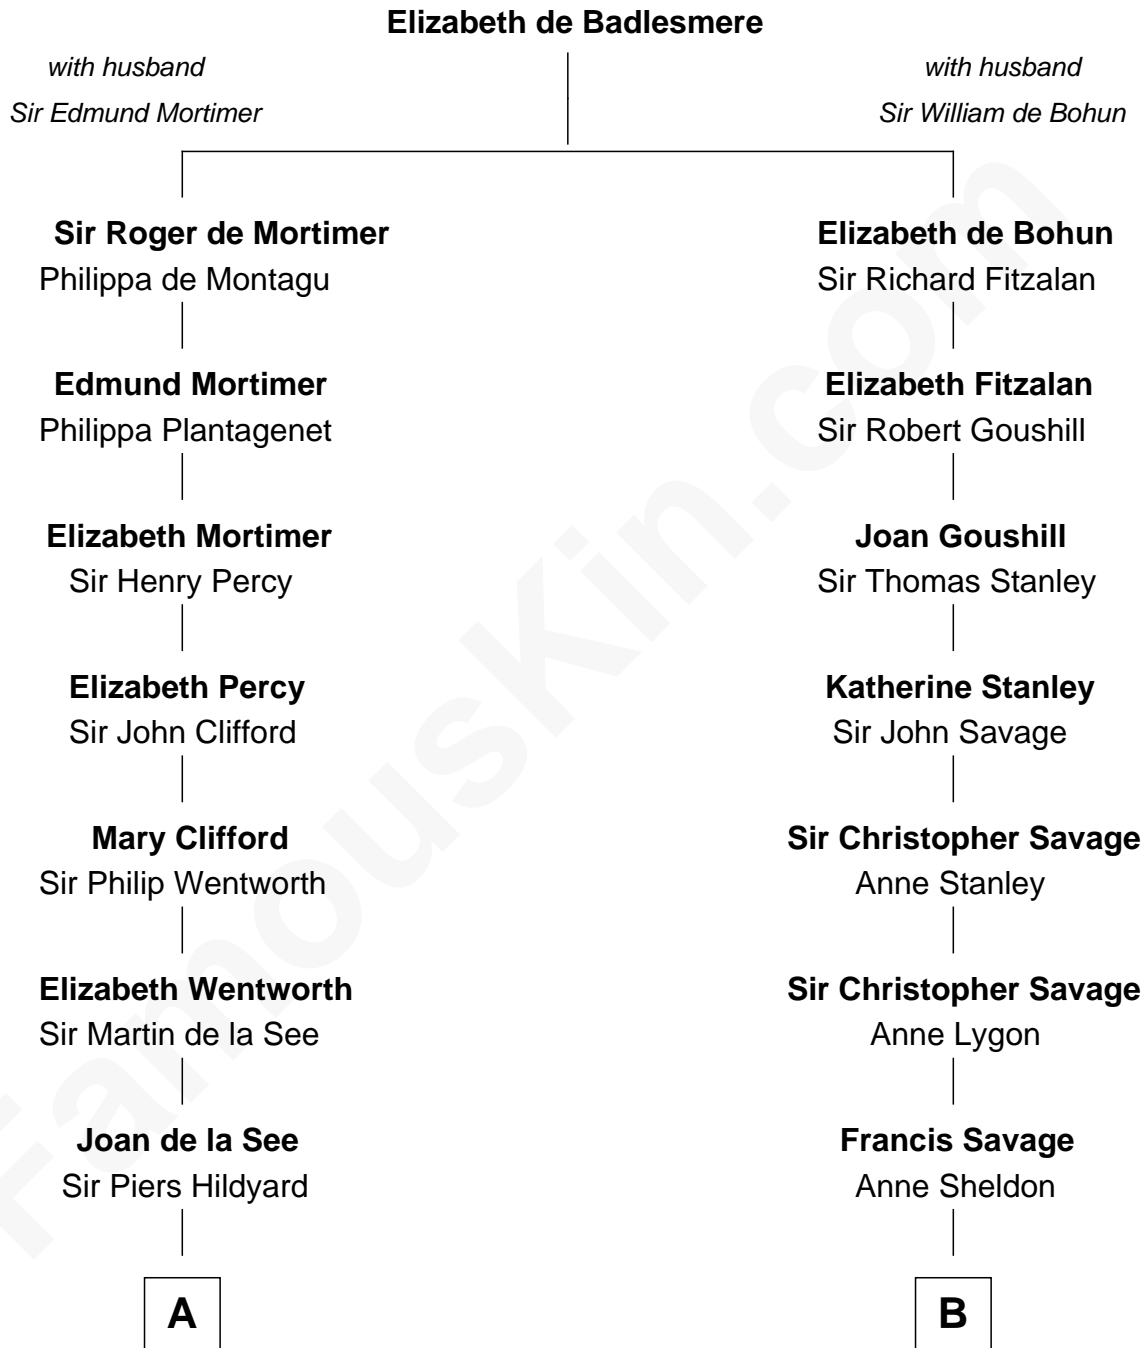

FamousKin.com

Relationship Chart of

John Fairfield

13th and 16th Governor of Maine

16th cousin 4 times removed of

Parker Stevenson

TV and Movie Actor

C

—
Evelyn Taylor

Eli Kirk Price

—
Philip Price

Sarah Meade Harrison

—
Sarah Meade Price

Richard Stevenson Parker

—
Parker Stevenson

TV and Movie Actor