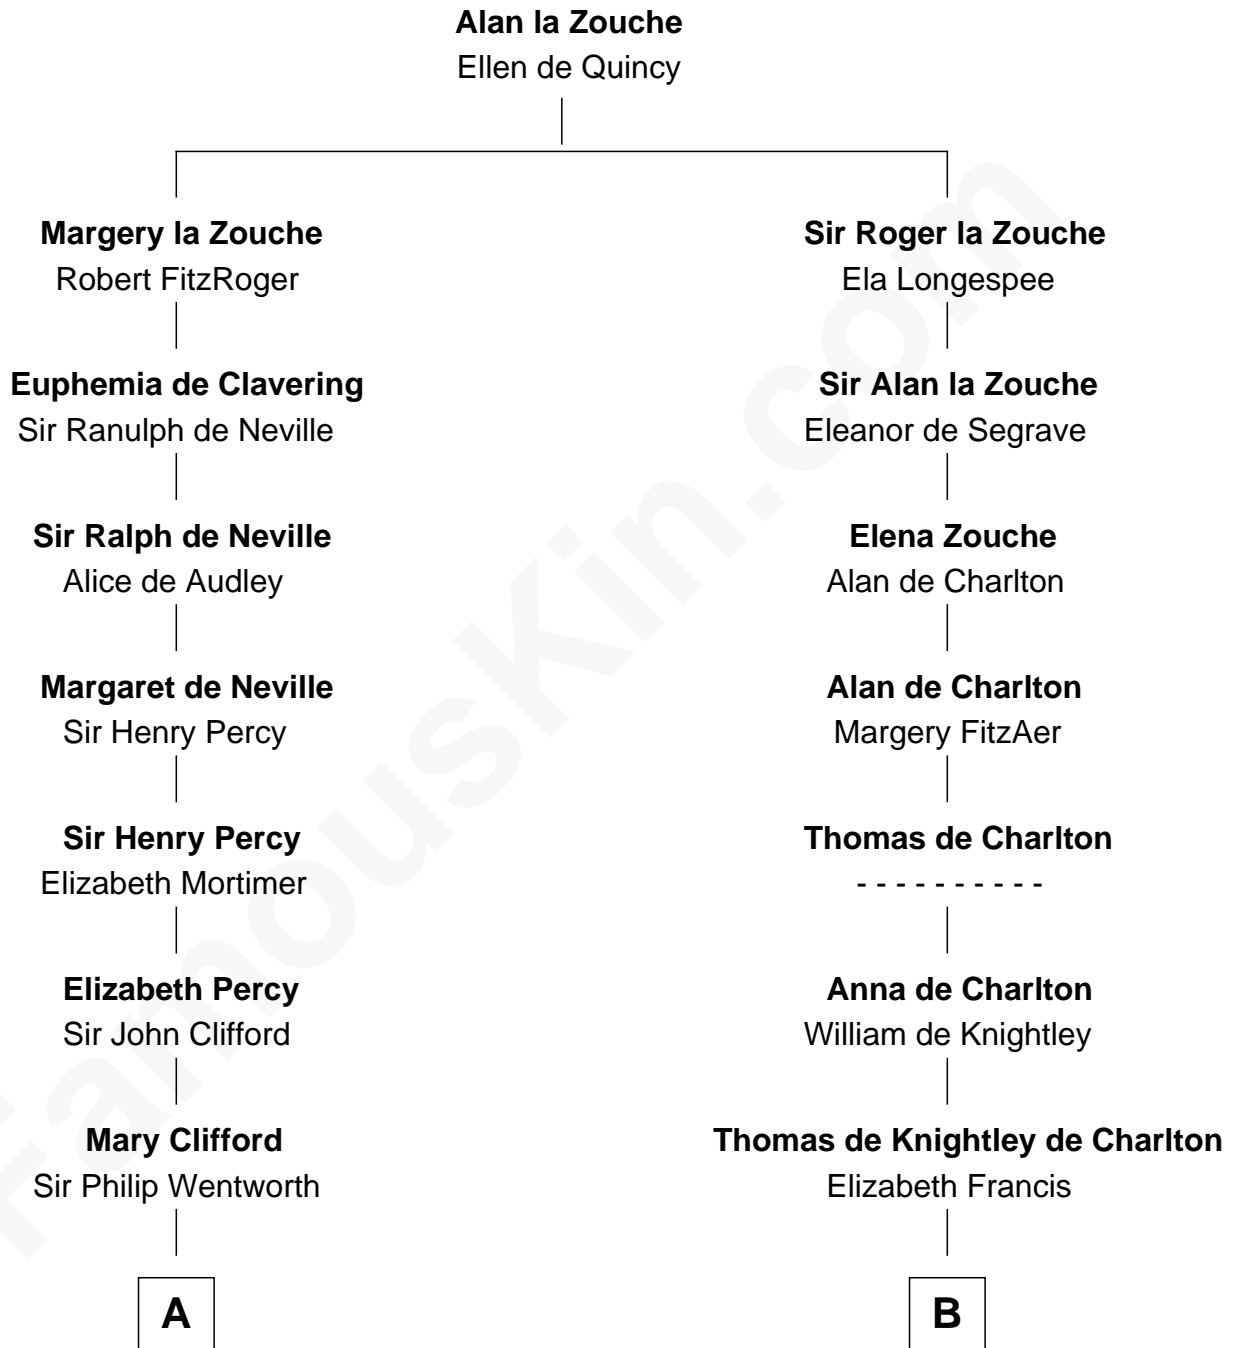

FamousKin.com

Relationship Chart of

John Fairfield

13th and 16th Governor of Maine

13th cousin 5 times removed of

Rev. John Whittingham

(c1616 - 1639) Great Migration Immigrant 1637

C

|
Ichabod Fairfield

Sarah Nason

|
John Fairfield

13th and 16th Governor of Maine

FamousKin.com