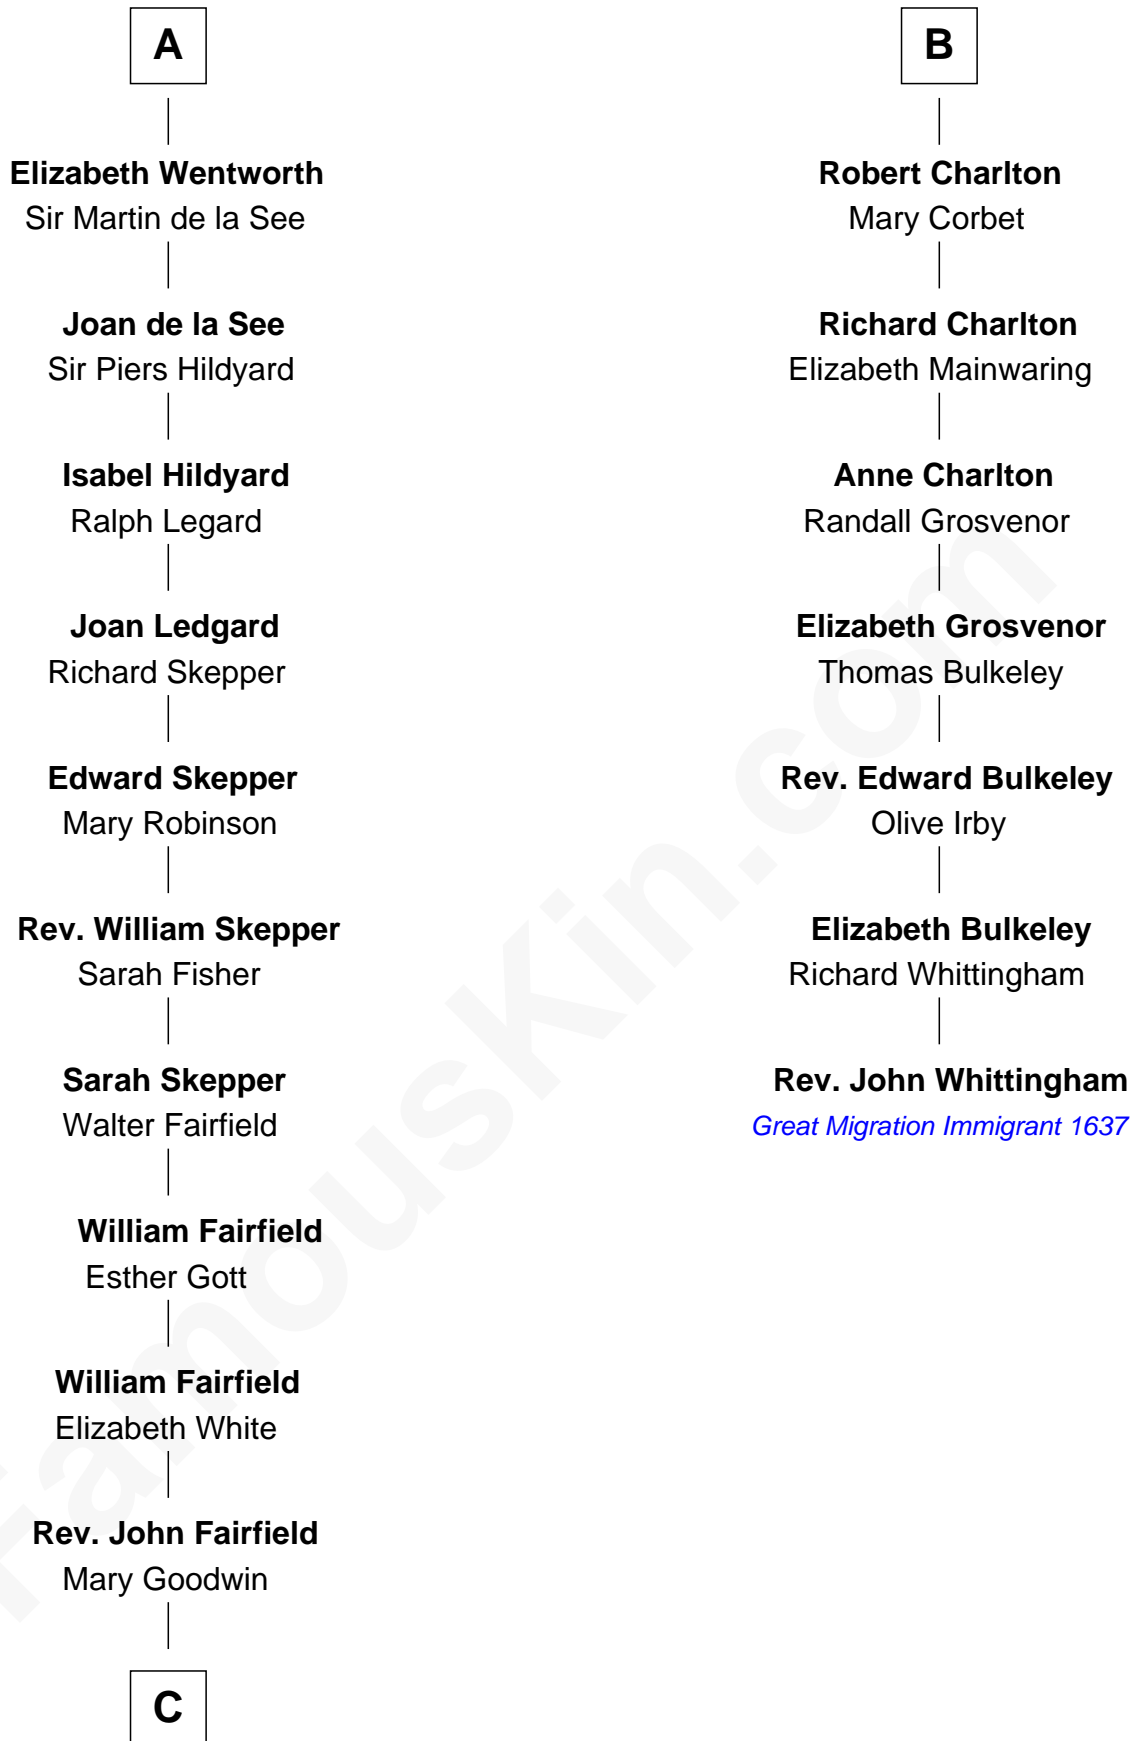

FamousKin.com

Relationship Chart of

John Fairfield

13th and 16th Governor of Maine

13th cousin 5 times removed of

Rev. John Whittingham

(c1616 - 1639) Great Migration Immigrant 1637

C

|
Ichabod Fairfield

Sarah Nason

|
John Fairfield

13th and 16th Governor of Maine

FamousKin.com