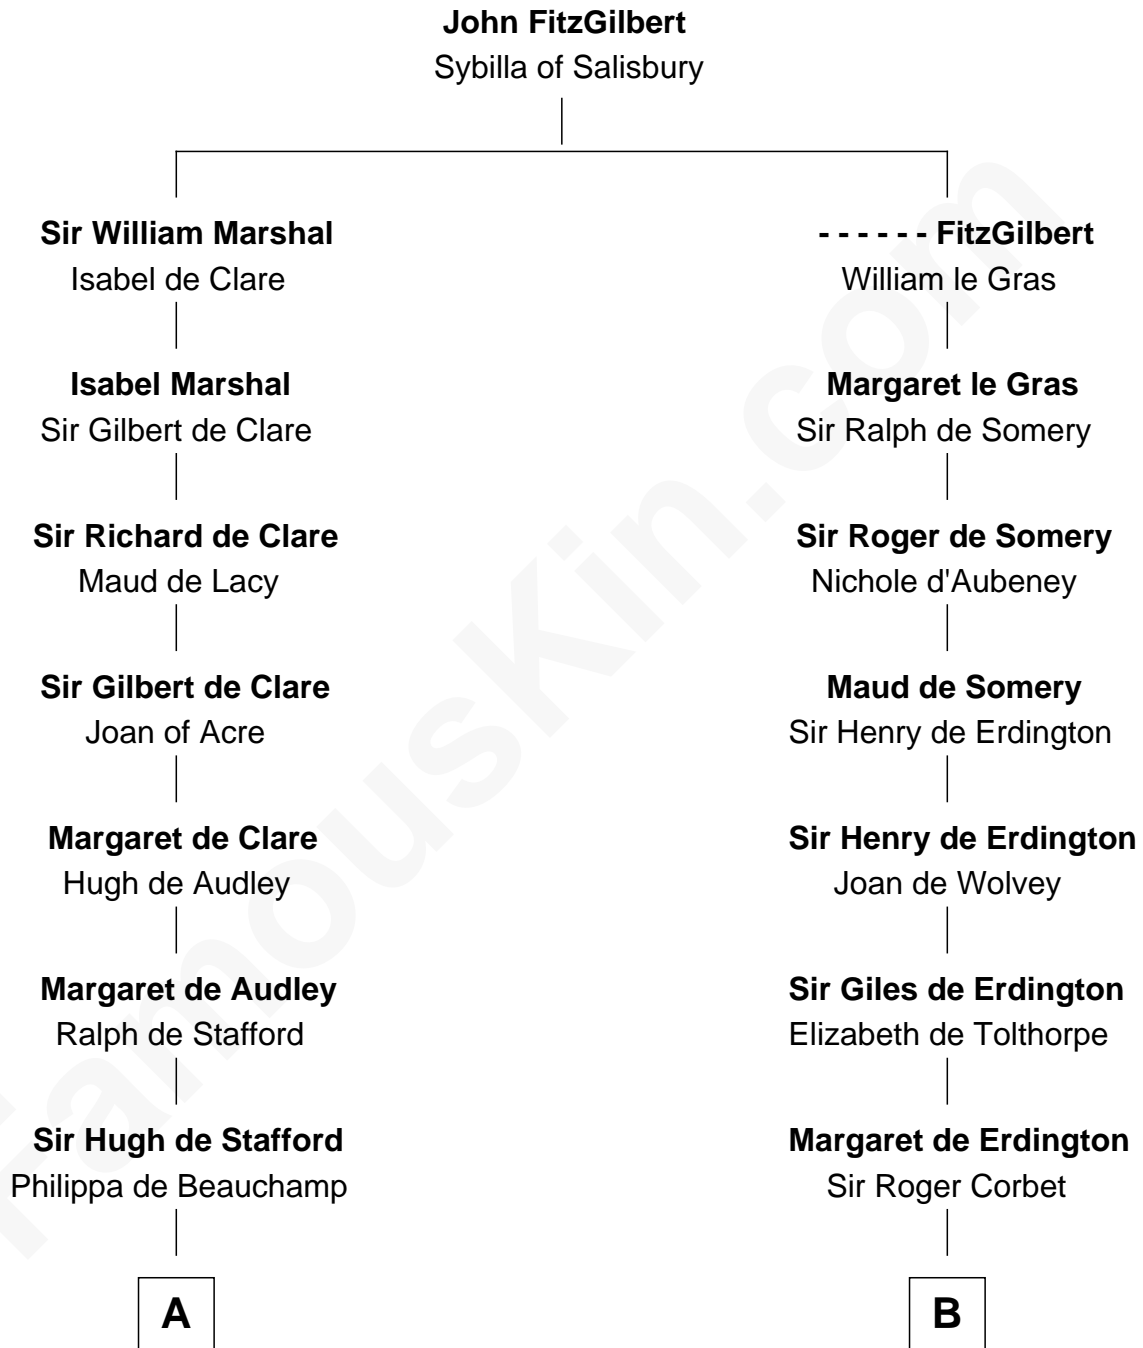

FamousKin.com

Relationship Chart of

John Fairfield

13th and 16th Governor of Maine

14th cousin 7 times removed of

Rev. John Whittingham

(c1616 - 1639) Great Migration Immigrant 1637

C

William Fairfield

Esther Gott

William Fairfield

Elizabeth White

Rev. John Fairfield

Mary Goodwin

Ichabod Fairfield

Sarah Nason

John Fairfield

13th and 16th Governor of Maine