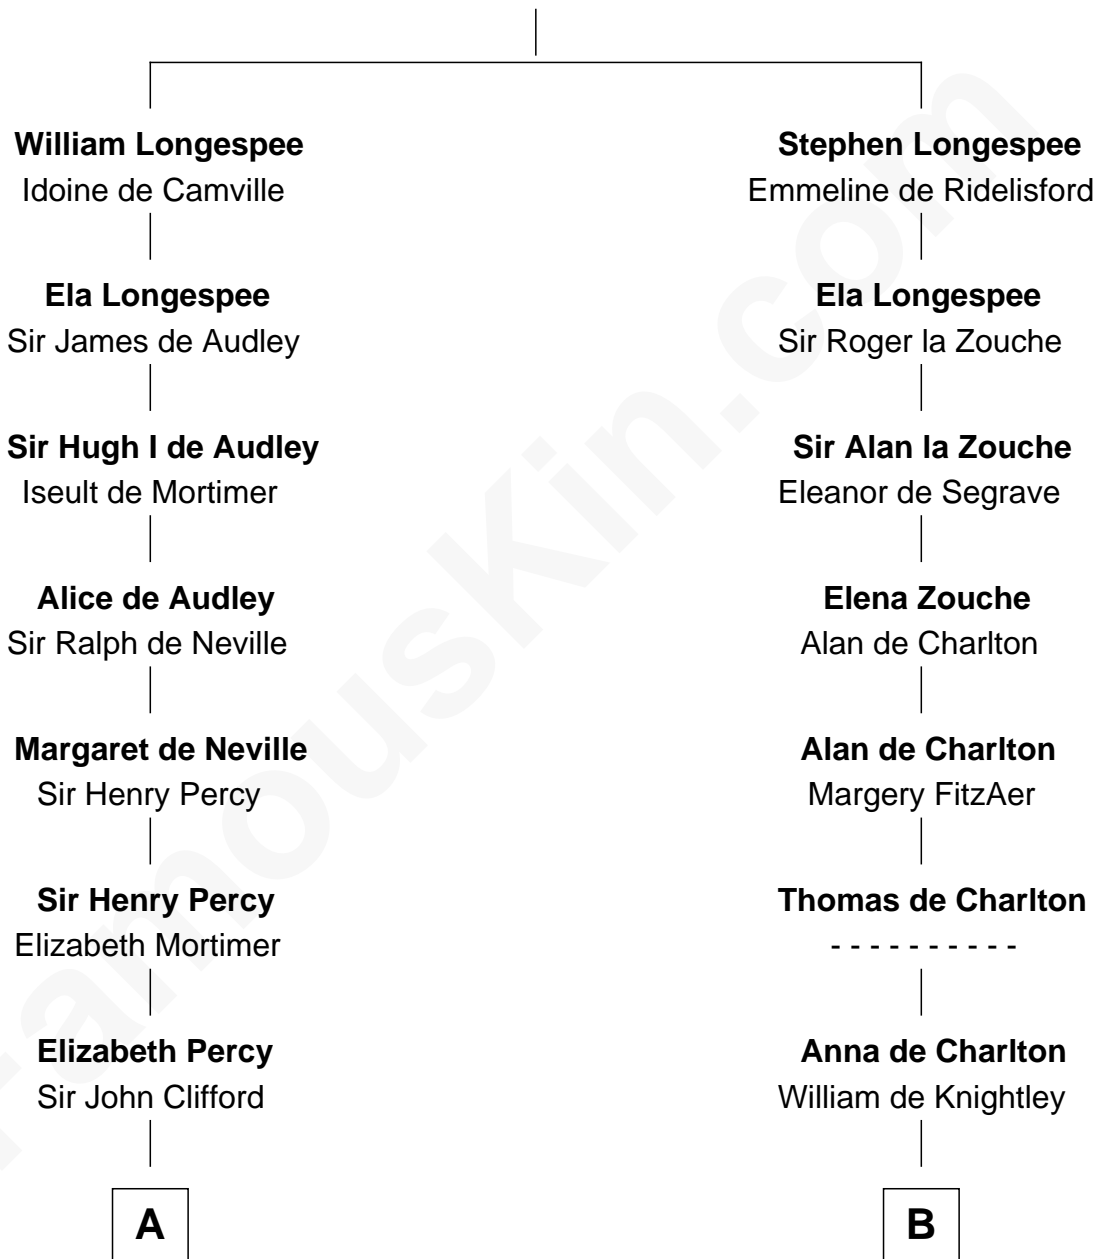

FamousKin.com

Relationship Chart of

John Fairfield

13th and 16th Governor of Maine

14th cousin 5 times removed of

Rev. John Whittingham

(c1616 - 1639) Great Migration Immigrant 1637

Sir William Longespee

Ela of Salisbury

C

—
Rev. John Fairfield

Mary Goodwin

—
Ichabod Fairfield

Sarah Nason

—
John Fairfield

13th and 16th Governor of Maine