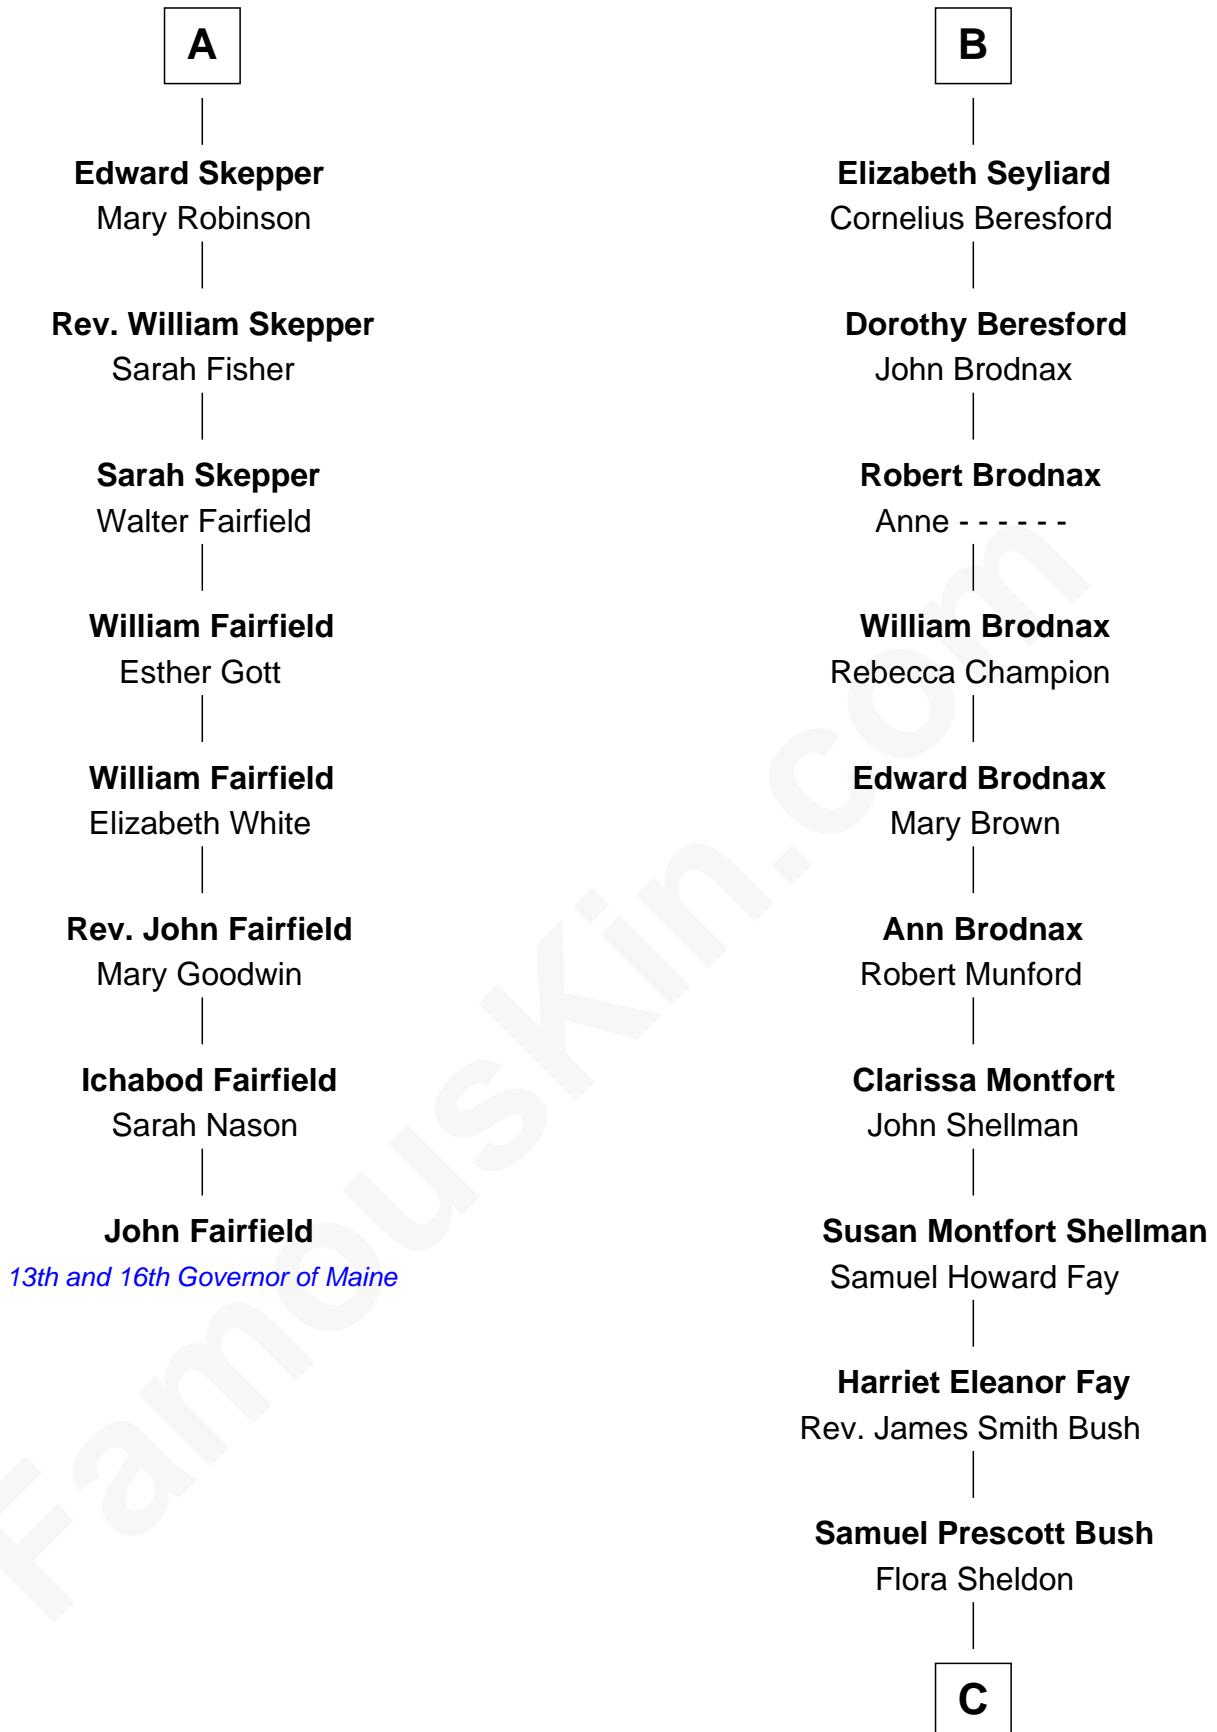

# FamousKin.com Relationship Chart of

**John Fairfield**

*13th and 16th Governor of Maine*

14th cousin 4 times removed of

**George H. W. Bush**

*41st U.S. President*

**Sir Michael de la Pole**

Katherine Wingfield

**Michael de la Pole**  
Katherine de Stafford

**Isabel de la Pole**  
Thomas Morley

**Anne Morley**  
Sir John Hastings

**Elizabeth Hastings**  
Sir Robert Hildyard

**Sir Piers Hildyard**  
Joan de la See

**Isabel Hildyard**  
Ralph Legard

**Joan Ledgard**  
Richard Skepper

**A**

**Anne de la Pole**  
Robert Thorley

**Margaret Thorley**  
Sir Reynold West

**Sir Richard West**  
Katherine Hungerford

**Sir Thomas West**  
Eleanor Copley

**Barbara West**  
Sir John Guilford

**Elizabeth Guilford**  
Sir William Cromer

**Dorothy Cromer**  
William Seyliard

**B**

C

Prescott Sheldon Bush

Dorothy Wear Walker

George H. W. Bush