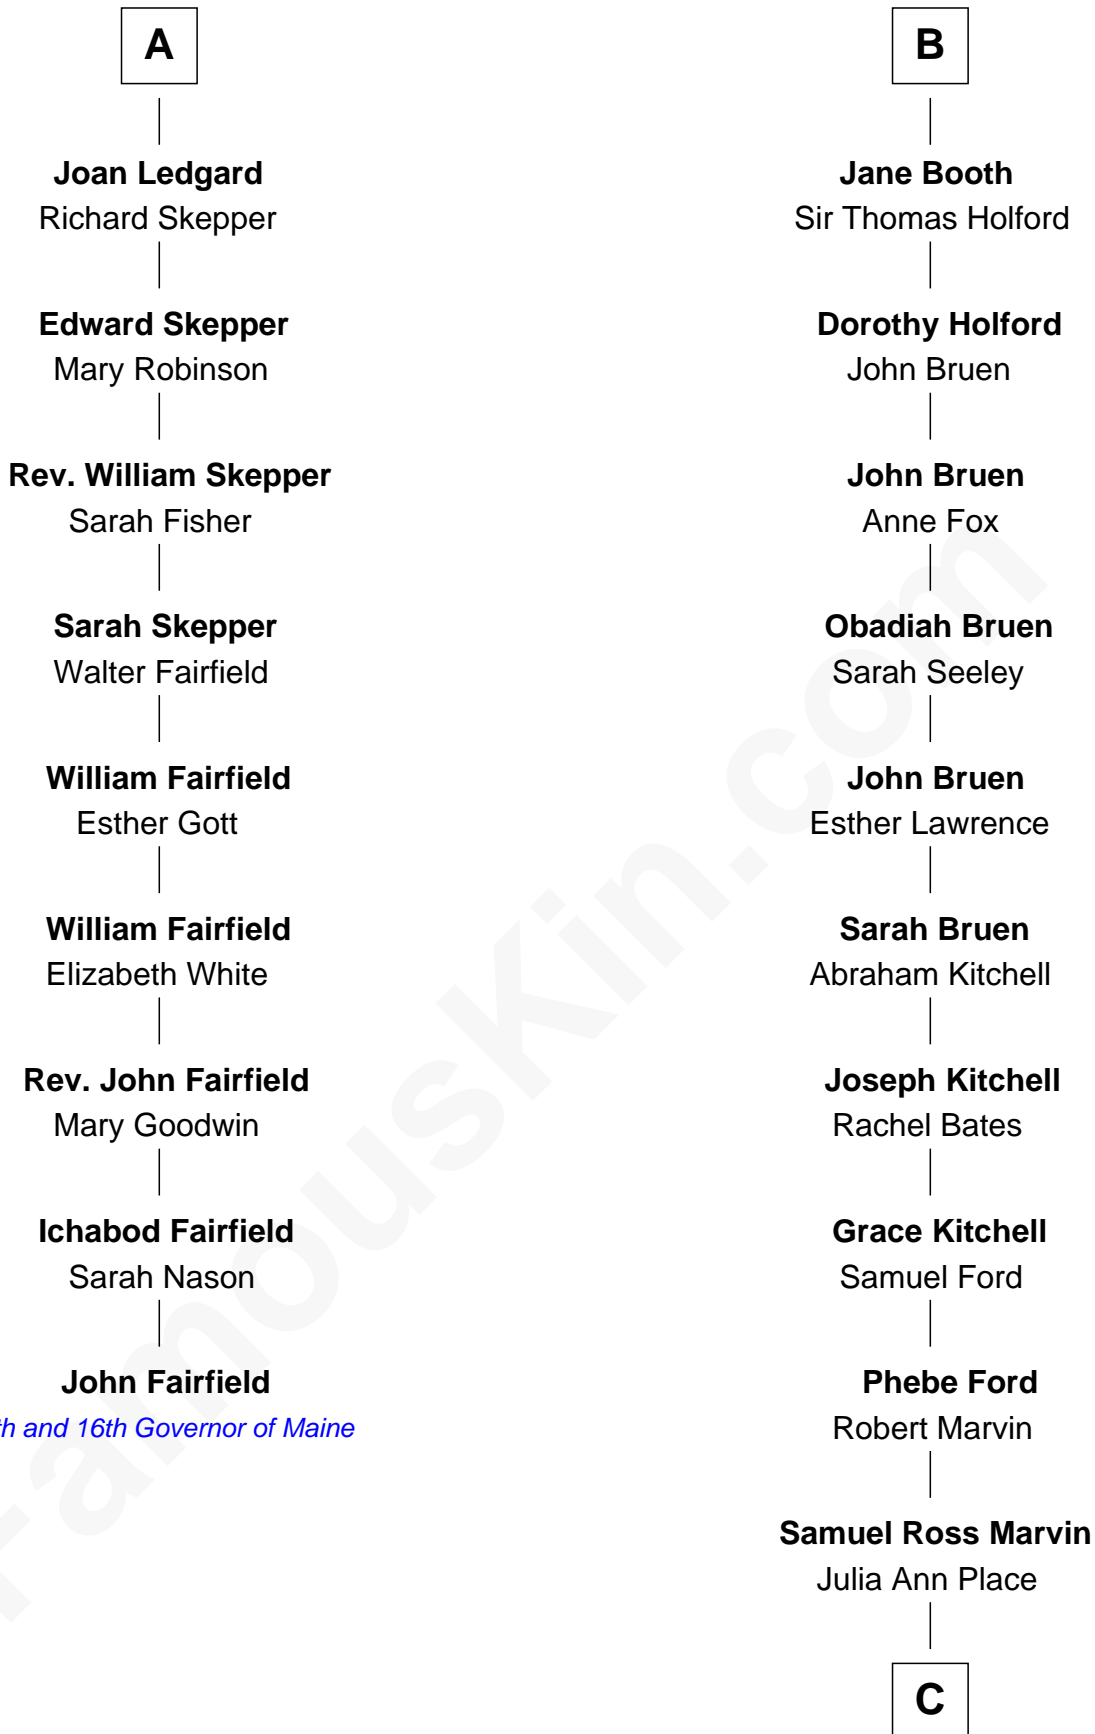

## Relationship Chart of John Fairfield

13th and 16th Governor of Maine

15th cousin 5 times removed of

**Barbara (Pierce) Bush**

First Lady of President George H.W. Bush

**C**

Jerome Place Marvin

Martha Ann Stokes

Mabel Marvin

Scott Pierce

Marvin Pierce

Pauline Robinson

**Barbara (Pierce) Bush**

*First Lady of George H.W. Bush*

FamousKin.com