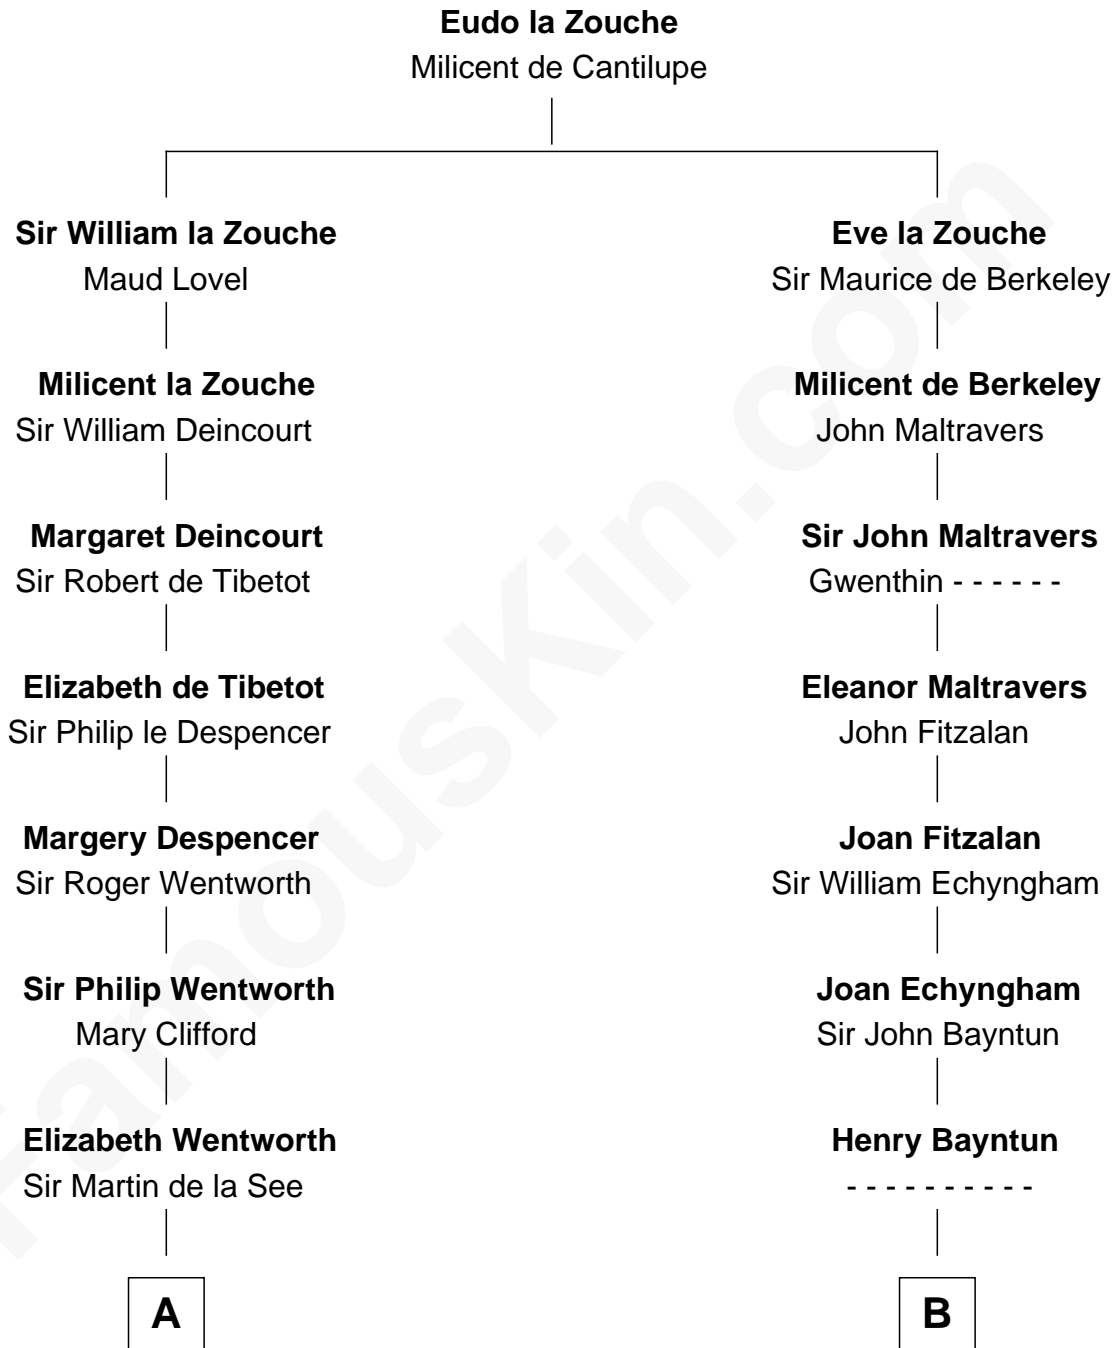

Barbara (Pierce) Bush

First Lady of President George H.W. Bush