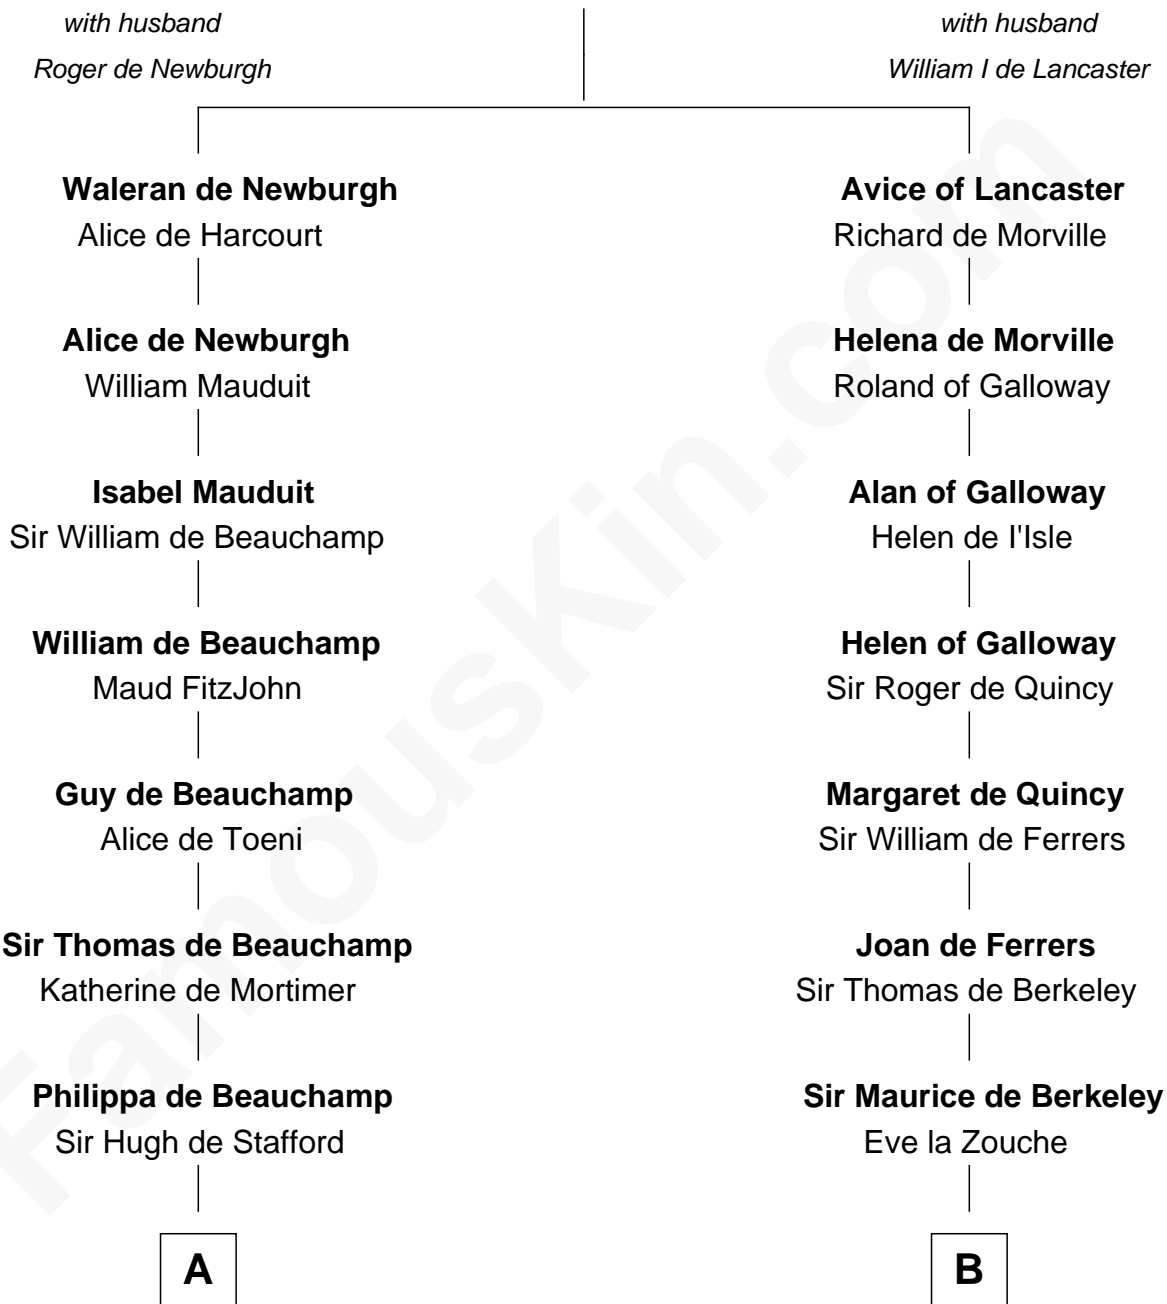

FamousKin.com

Relationship Chart of

John Fairfield

13th and 16th Governor of Maine

20th cousin 1 time removed of

Bathsheba (Ruggles) Spooner

First woman executed for murder in U.S. by non-British government

Gundred de Warenne

C

William Fairfield

Esther Gott

William Fairfield

Elizabeth White

Rev. John Fairfield

Mary Goodwin

Ichabod Fairfield

Sarah Nason

John Fairfield

13th and 16th Governor of Maine

D

Martha Woodbridge

Samuel Ruggles

Rev. Timothy Ruggles

Mary White

Timothy Dwight Ruggles

Bathsheba Bourne

Bathsheba (Ruggles) Spooner

First Woman Executed in U.S.