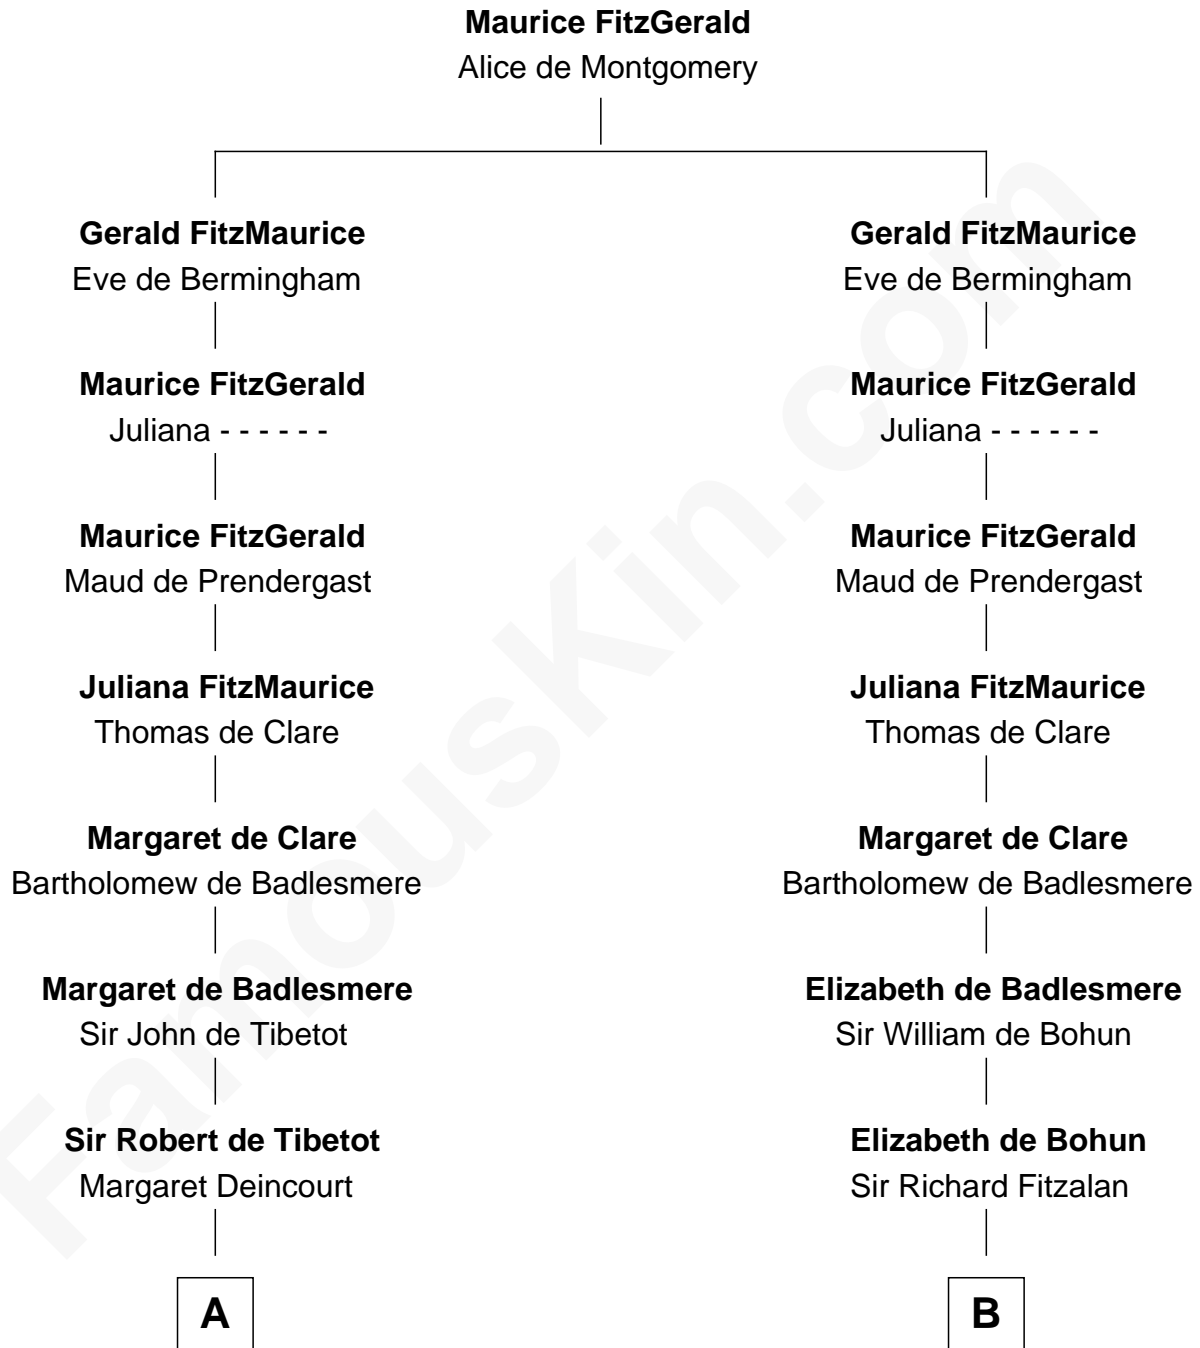

FamousKin.com Relationship Chart of

John Fairfield

13th and 16th Governor of Maine

21st cousin of

John Quincy Adams

6th U.S. President

C

William Fairfield

Esther Gott

William Fairfield

Elizabeth White

Rev. John Fairfield

Mary Goodwin

Ichabod Fairfield

Sarah Nason

John Fairfield

13th and 16th Governor of Maine

D

Anna Shepard

Daniel Quincy

Col John Quincy

Elizabeth Norton

Elizabeth Quincy

Rev. William Smith