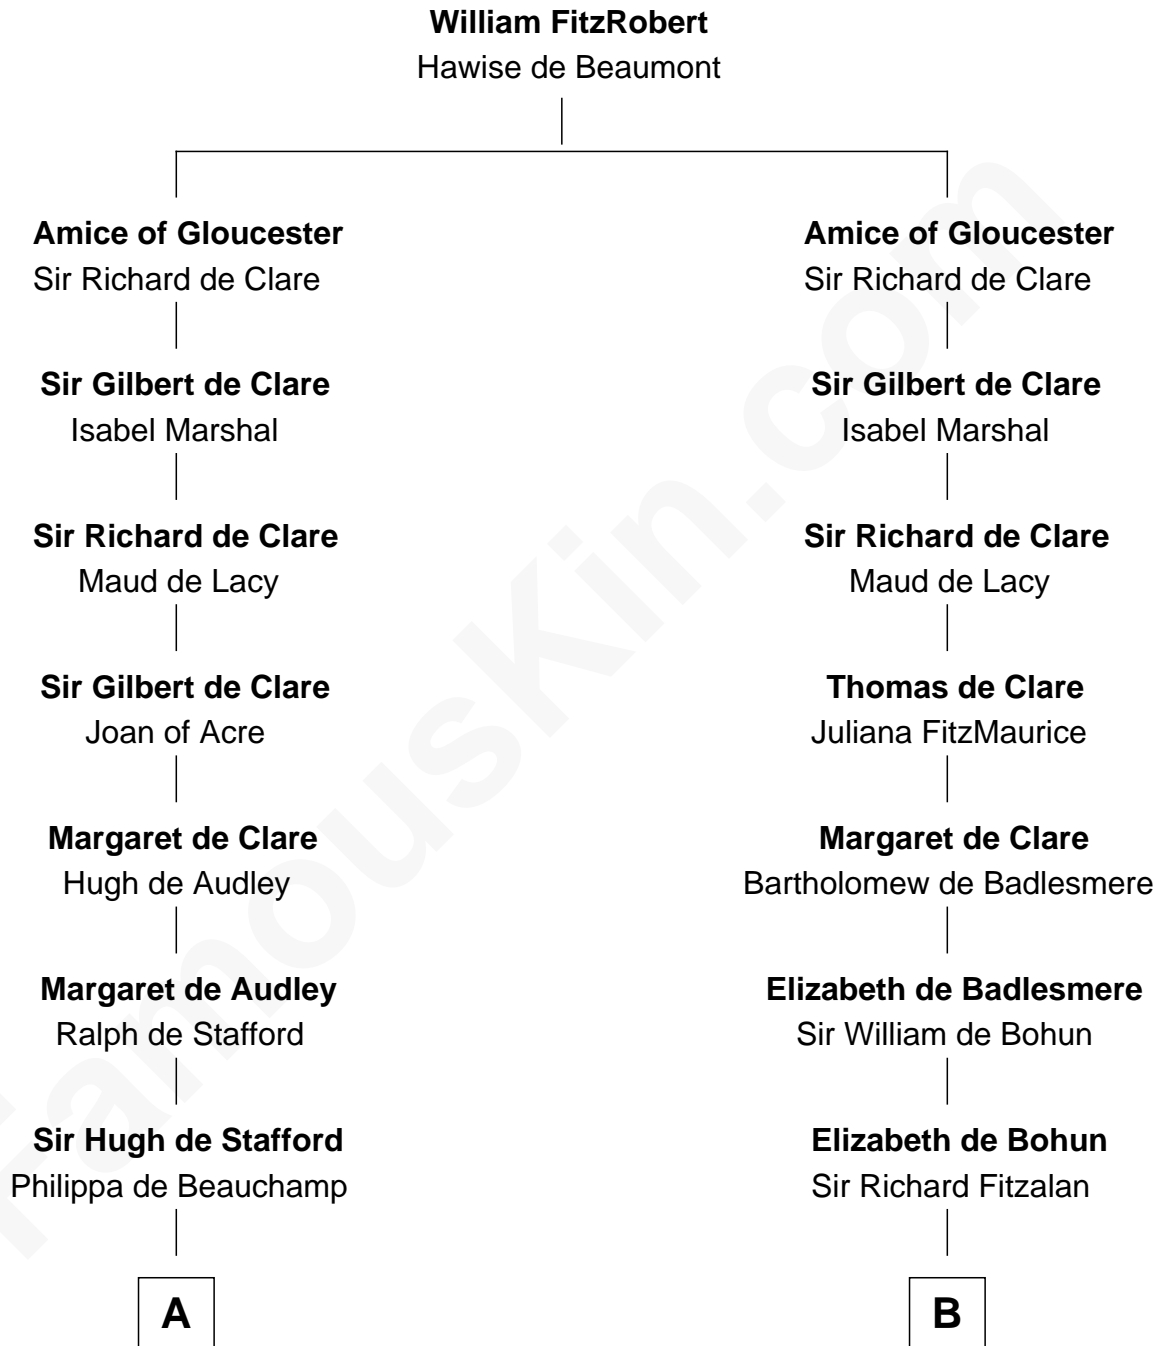

FamousKin.com Relationship Chart of

John Fairfield

13th and 16th Governor of Maine

21st cousin of

John Quincy Adams

6th U.S. President

C

William Fairfield

Esther Gott

William Fairfield

Elizabeth White

Rev. John Fairfield

Mary Goodwin

Ichabod Fairfield

Sarah Nason

John Fairfield

13th and 16th Governor of Maine

D

Anna Shepard

Daniel Quincy

Col John Quincy

Elizabeth Norton

Elizabeth Quincy

Rev. William Smith