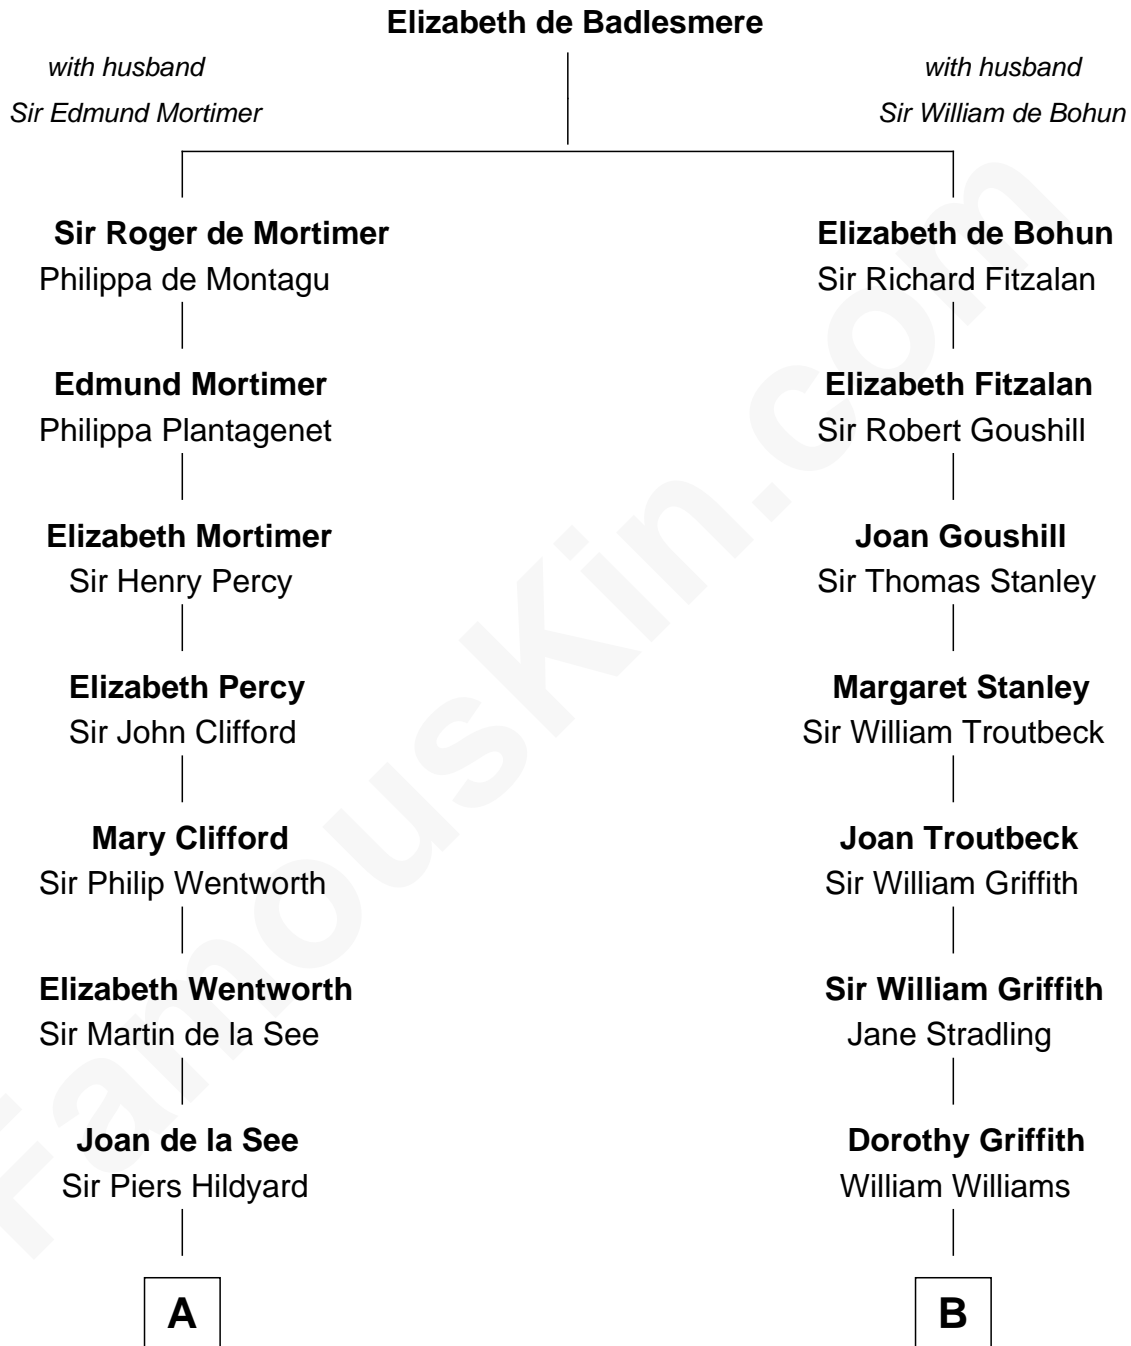

FamousKin.com

Relationship Chart of

John Fairfield

13th and 16th Governor of Maine

15th cousin 1 time removed of

John Quincy Adams

6th U.S. President

A

Isabel Hildyard

Ralph Legard

Joan Ledgard

Richard Skepper

Edward Skepper

Mary Robinson

Rev. William Skepper

Sarah Fisher

Sarah Skepper

Walter Fairfield

William Fairfield

Esther Gott

William Fairfield

Elizabeth White

Rev. John Fairfield

Mary Goodwin