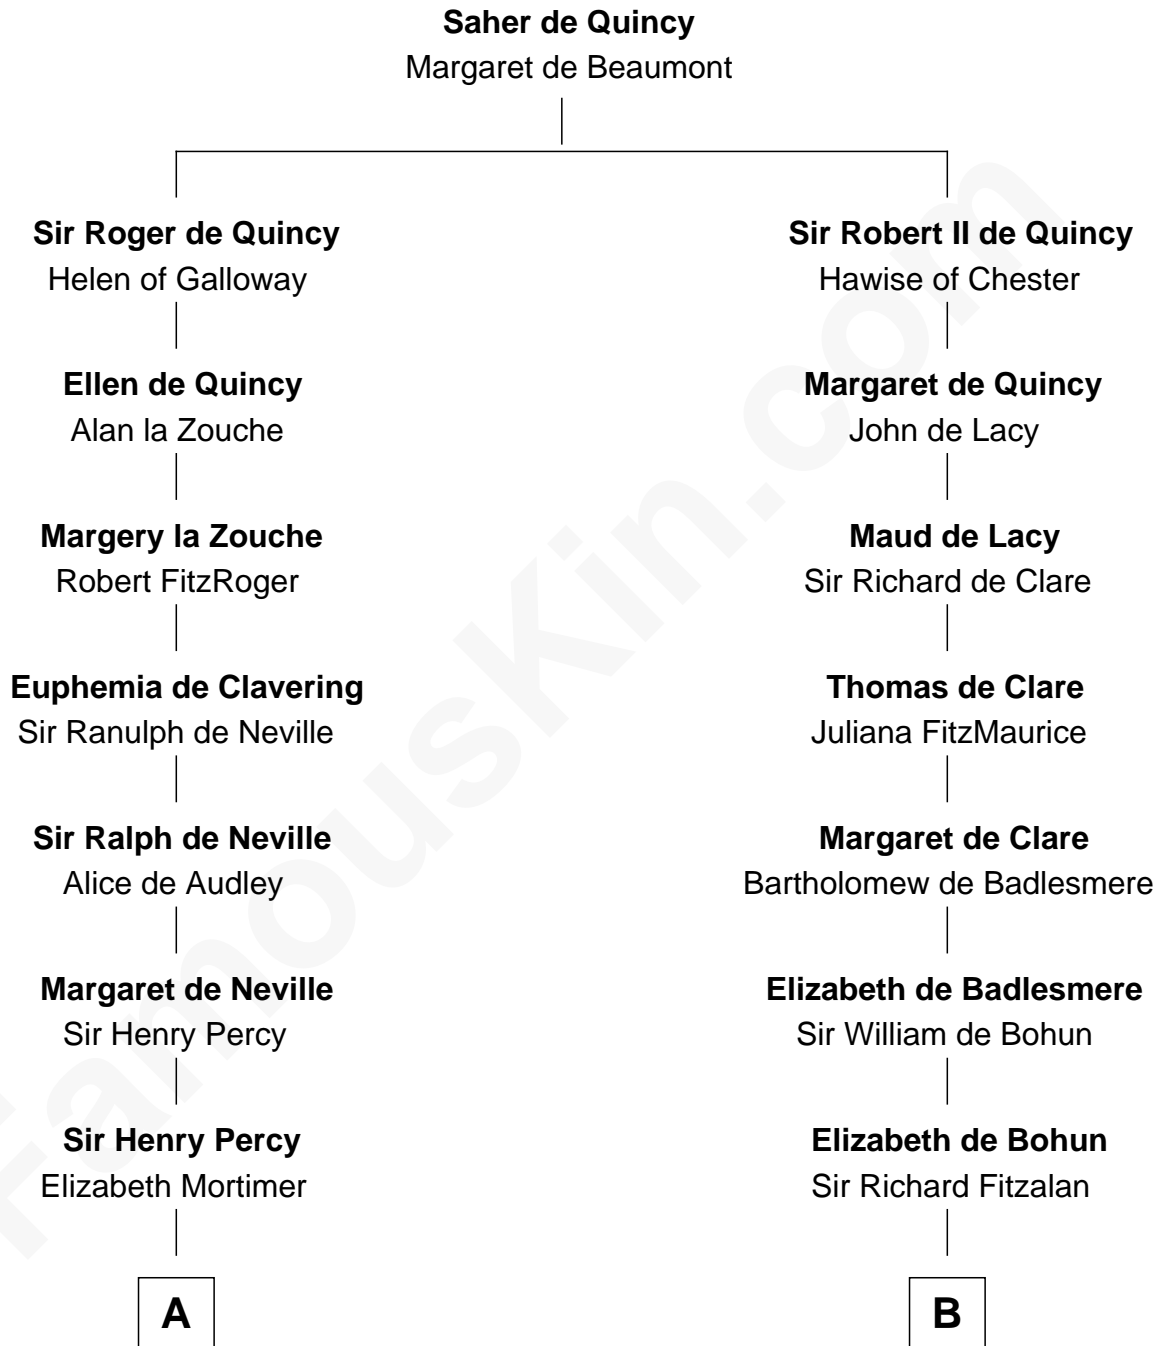

# FamousKin.com Relationship Chart of

**John Fairfield**

*13th and 16th Governor of Maine*

20th cousin 1 time removed of

**John Quincy Adams**

*6th U.S. President*

**C**

**William Fairfield**  
Elizabeth White

**Rev. John Fairfield**  
Mary Goodwin

**Ichabod Fairfield**  
Sarah Nason

**John Fairfield**  
*13th and 16th Governor of Maine*

**D**

**Anna Shepard**  
Daniel Quincy

**Col John Quincy**  
Elizabeth Norton