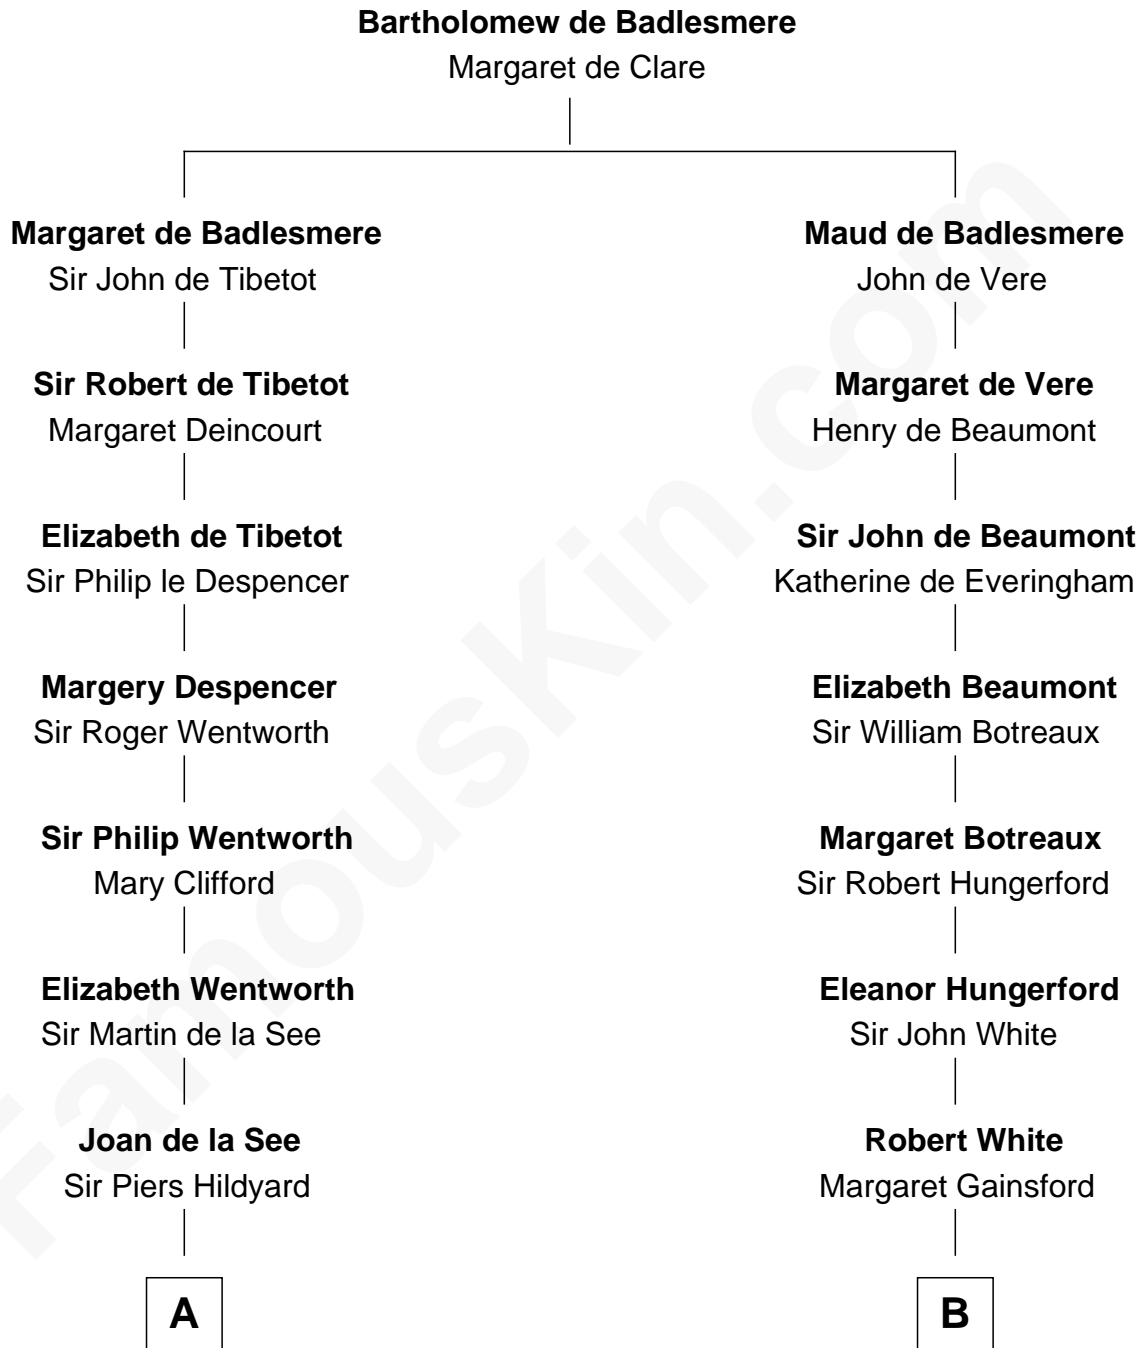

FamousKin.com

Relationship Chart of

John Fairfield

13th and 16th Governor of Maine

16th cousin 4 times removed of

Grace Slick

Singer, Songwriter - Jefferson Airplane

C

James Osgood Dow
Mary Charlotte Hawkins

Grace Josephine Dow
Arthur Wilford Wing

Ivan Wilford Wing
Virginia Barnett

Grace Slick

Singer, Songwriter - Jefferson Airplane

FamousKin.com