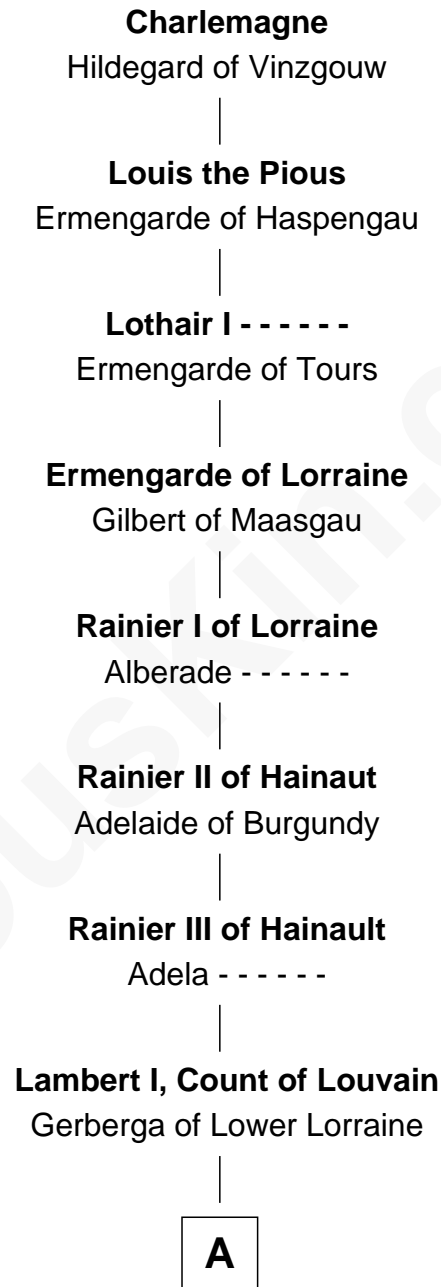

# FamousKin.com Relationship Chart of

**John Fairfield**

*13th and 16th Governor of Maine*

**32nd Great-grandson of**

**Charlemagne**

*King of the Franks*

**A**

**Lambert II, Count of Louvain**

Oda of Lorraine

**Henry II, Count of Louvain**

Adela of Orthen

**Gottfried I, Count of Louvain**

Ide de Chiny

**Godfrey II, Count of Louvain**

Luitgarde of Sulzbach

**Godfrey III, Count of Louvain**