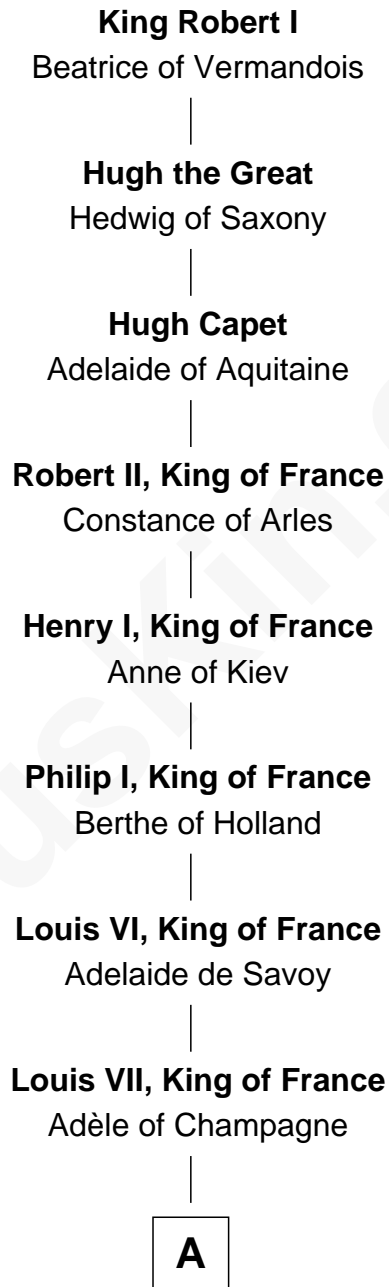

# FamousKin.com Relationship Chart of

**John Fairfield**

*13th and 16th Governor of Maine*

**27th Great-grandson of**

**King Robert I**

*King of France*

**A**

**Philip II Auguste, King of France**

Isabella of Hainault

**Louis VIII, King of France**

Blanche of Castile

**Robert I, Count of Artois**

Matilda of Brabant

**Blanche of Artois**

Edmund Plantagenet

**Henry Plantagenet**