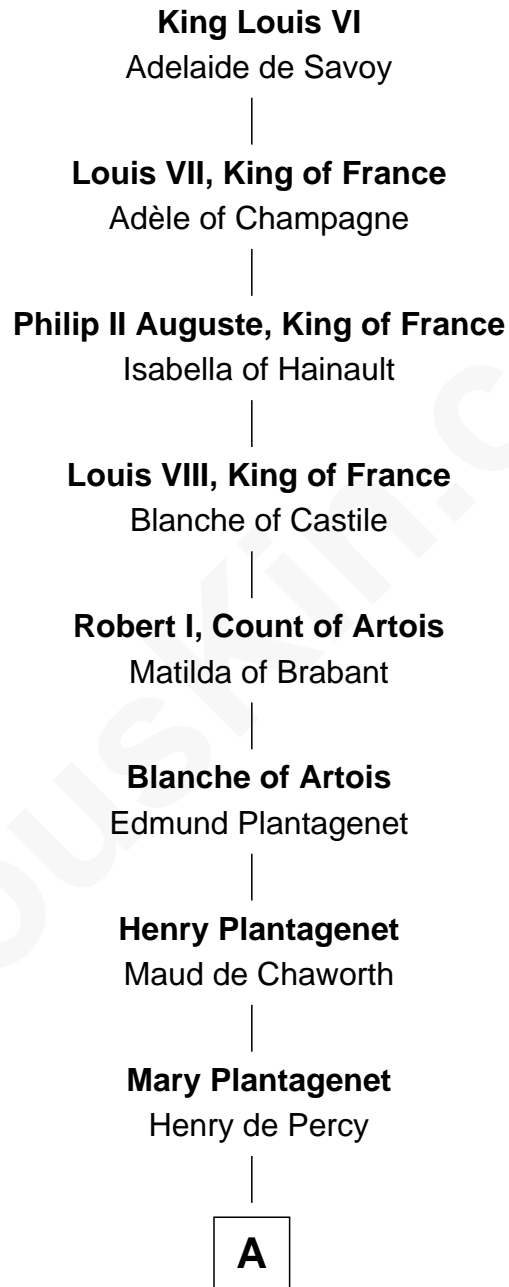

# FamousKin.com Relationship Chart of

**John Fairfield**

*13th and 16th Governor of Maine*

**21st Great-grandson of**

**King Louis VI**

*King of France*

**A**

**Sir Henry Percy**  
Margaret de Neville

**Sir Henry Percy**  
Elizabeth Mortimer

**Elizabeth Percy**  
Sir John Clifford

**Mary Clifford**  
Sir Philip Wentworth

**Elizabeth Wentworth**  
Sir Martin de la See

**Joan de la See**  
Sir Piers Hildyard

**Isabel Hildyard**  
Ralph Legard

**Joan Ledgard**  
Richard Skepper

**Edward Skepper**  
Mary Robinson

**Rev. William Skepper**  
Sarah Fisher

**B**

**B**

|  
**Sarah Skepper**

Walter Fairfield

|  
**William Fairfield**

Esther Gott

|  
**William Fairfield**

Elizabeth White

|  
**Rev. John Fairfield**

Mary Goodwin

|  
**Ichabod Fairfield**

Sarah Nason