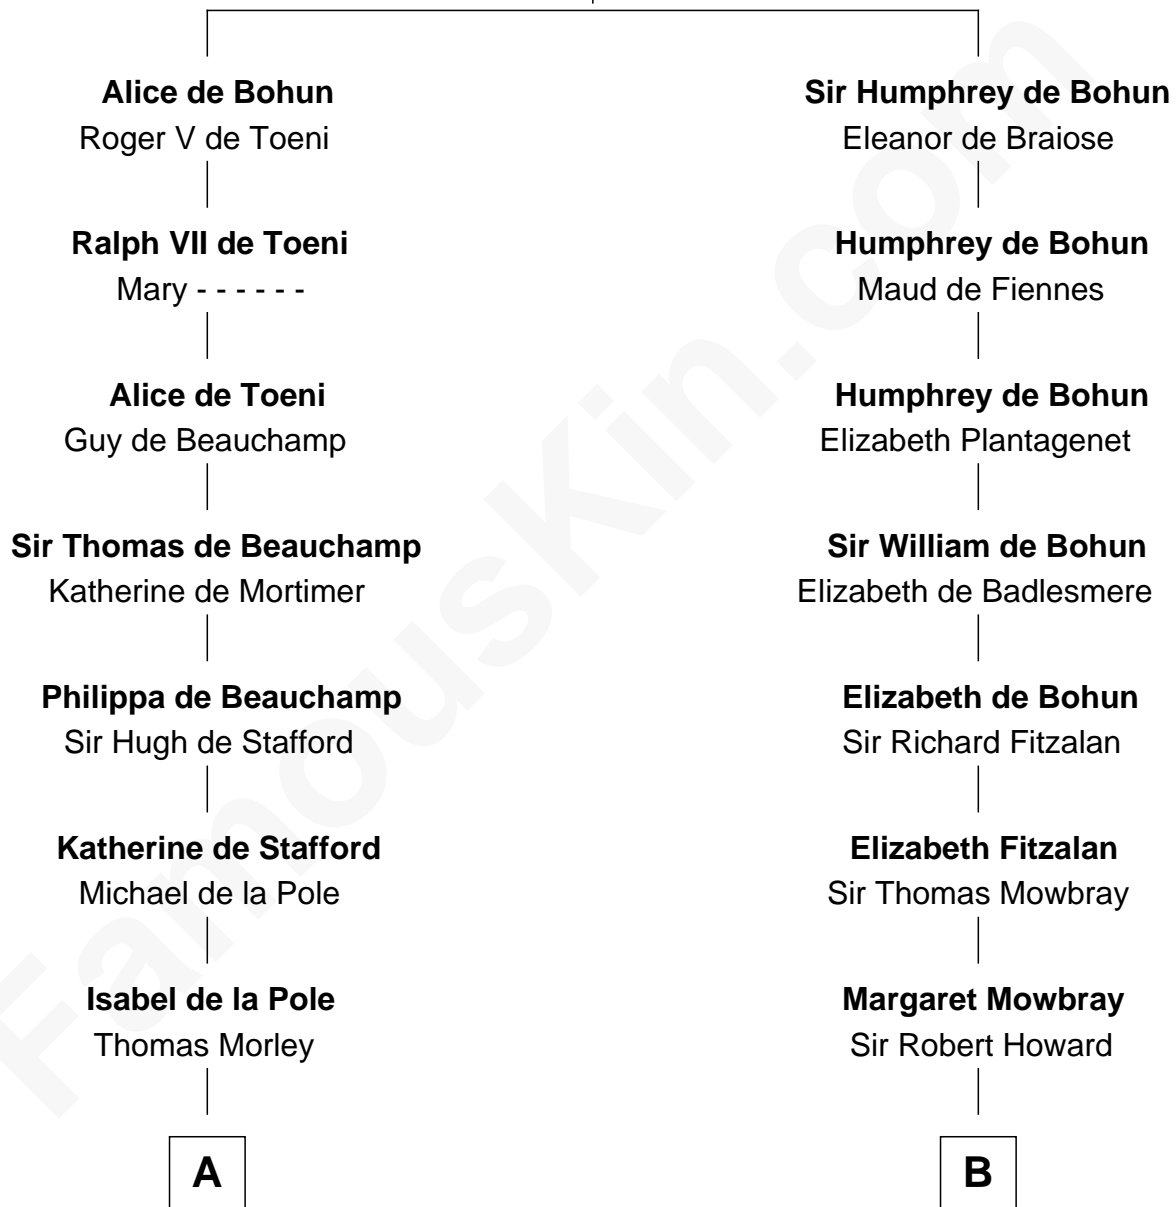

Sir Humphrey de Bohun

Maud of Eu