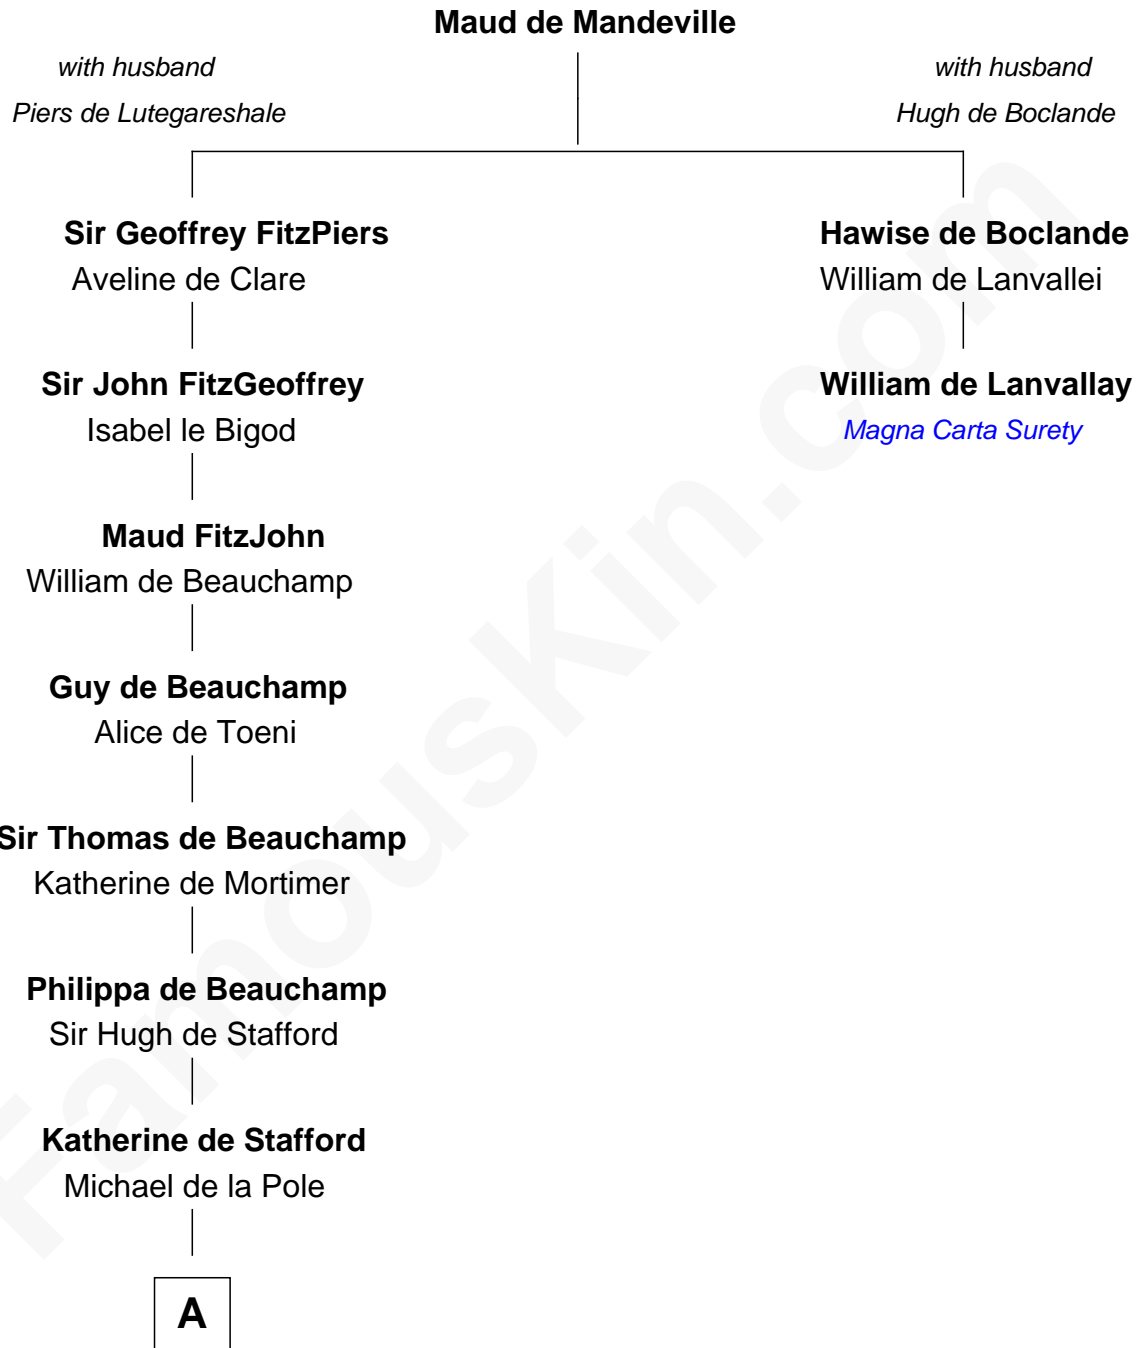

FamousKin.com Relationship Chart of

John Fairfield

13th and 16th Governor of Maine

1st cousin 19 times removed of

William de Lanvallay

Magna Carta Surety

A

Isabel de la Pole

Thomas Morley

Anne Morley

Sir John Hastings

Elizabeth Hastings

Sir Robert Hildyard

Sir Piers Hildyard

Joan de la See

Isabel Hildyard

Ralph Legard

Joan Ledgard

Richard Skepper

Edward Skepper

Mary Robinson

Rev. William Skepper

Sarah Fisher

Sarah Skepper

Walter Fairfield

William Fairfield

Esther Gott

B

B

William Fairfield
Elizabeth White

Rev. John Fairfield
Mary Goodwin

Ichabod Fairfield
Sarah Nason