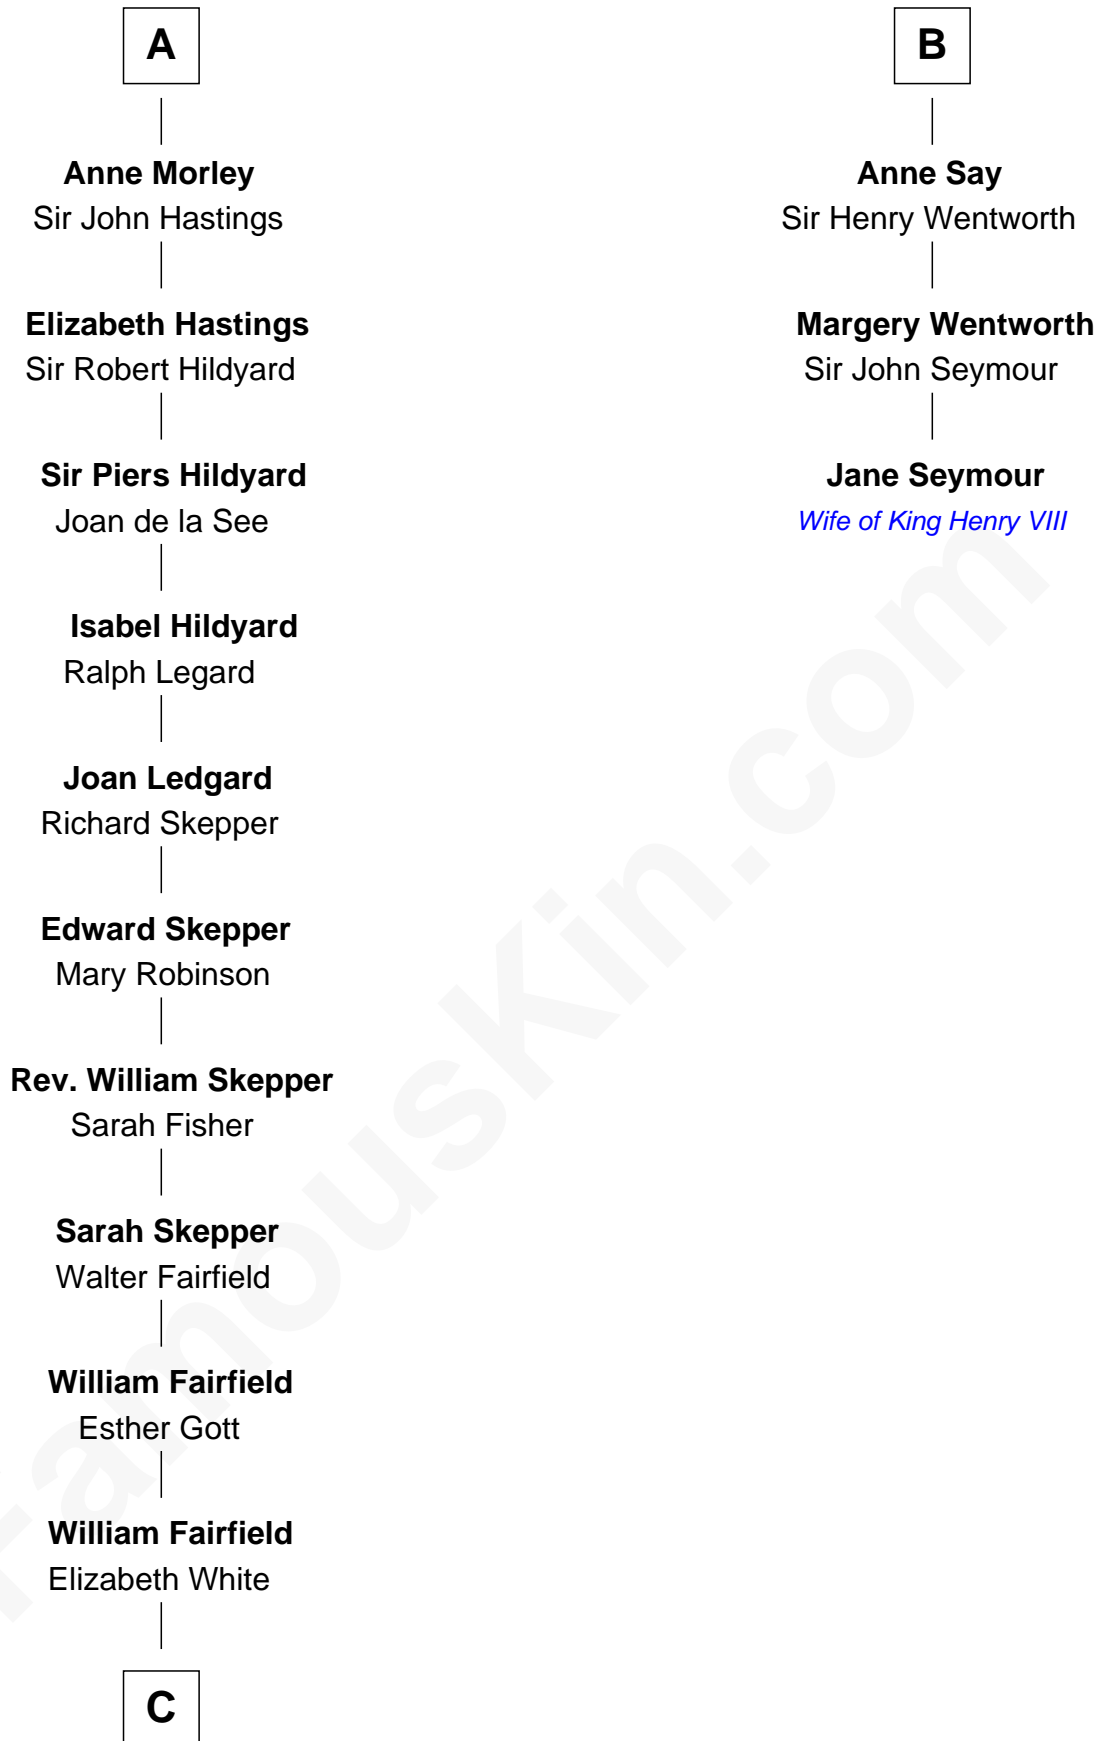

### John Fairfield

13th and 16th Governor of Maine

9th cousin 10 times removed of

### Jane Seymour

3rd Wife of King Henry VIII

**Sir Humphrey de Bohun**

Maud of Eu

**C**

—  
**Rev. John Fairfield**

Mary Goodwin

—  
**Ichabod Fairfield**

Sarah Nason

—  
**John Fairfield**

*13th and 16th Governor of Maine*

FamousKin.com