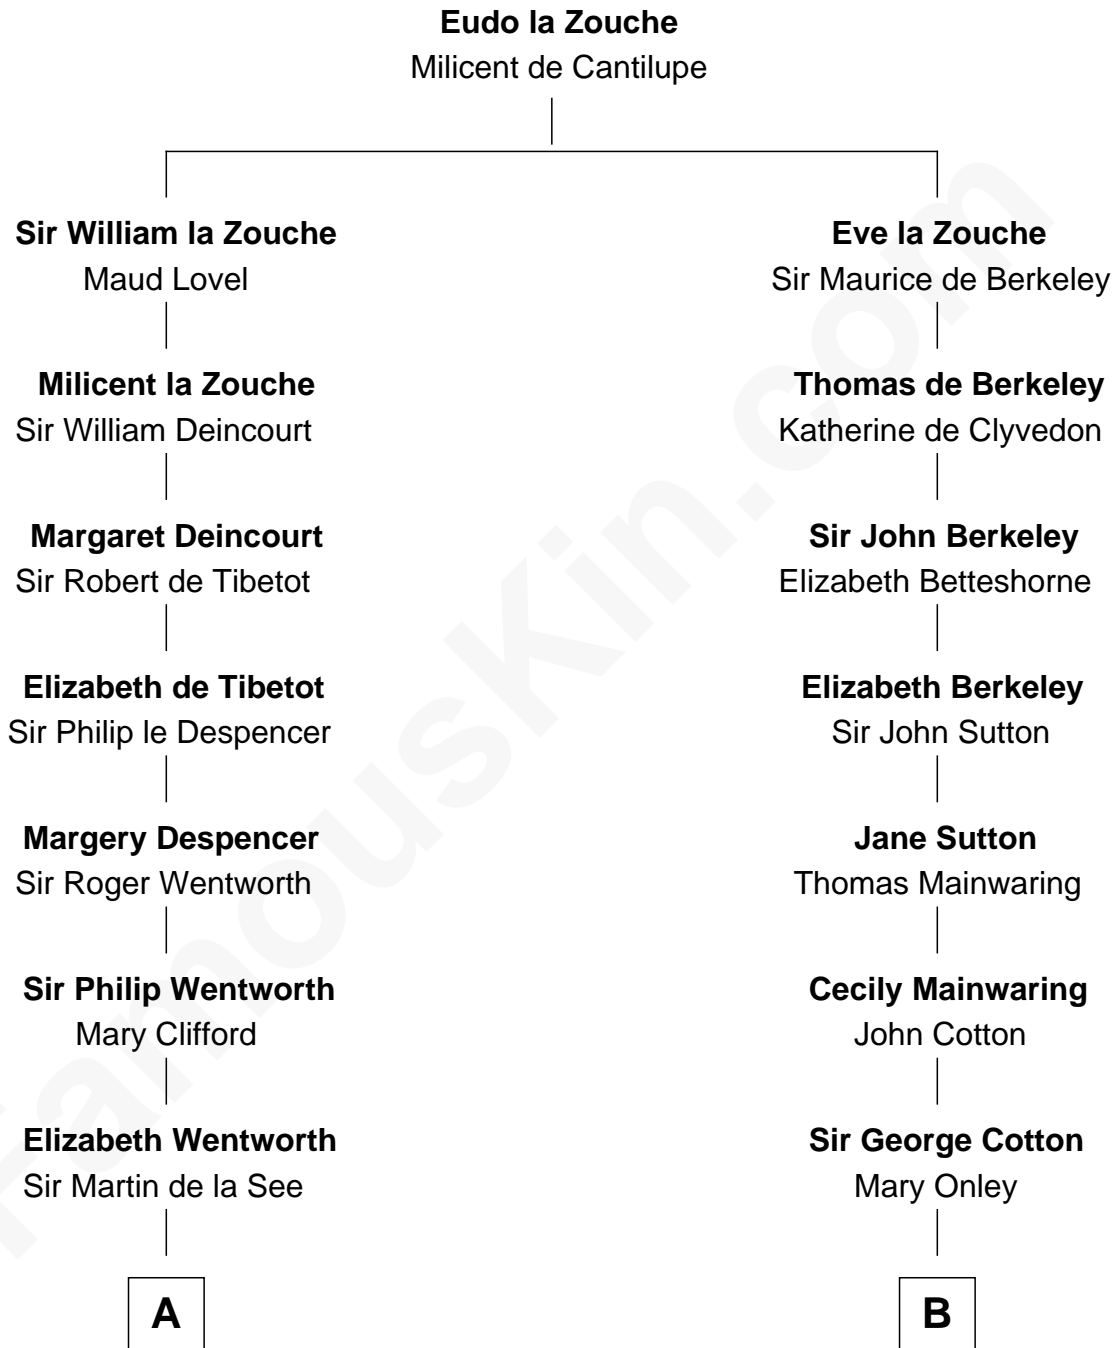

# FamousKin.com Relationship Chart of

**John Fairfield**

13th and 16th Governor of Maine

17th cousin 2 times removed of

**John Adams Morgan**

1952 Olympic Sailing Gold Medalist

C

**John Pierpont Morgan**

Jane Norton Grew

**Henry Sturgis Morgan**

Catherine Frances Lovering Adams

**John Adams Morgan**

*Olympic Gold Medalist*

FamousKin.com