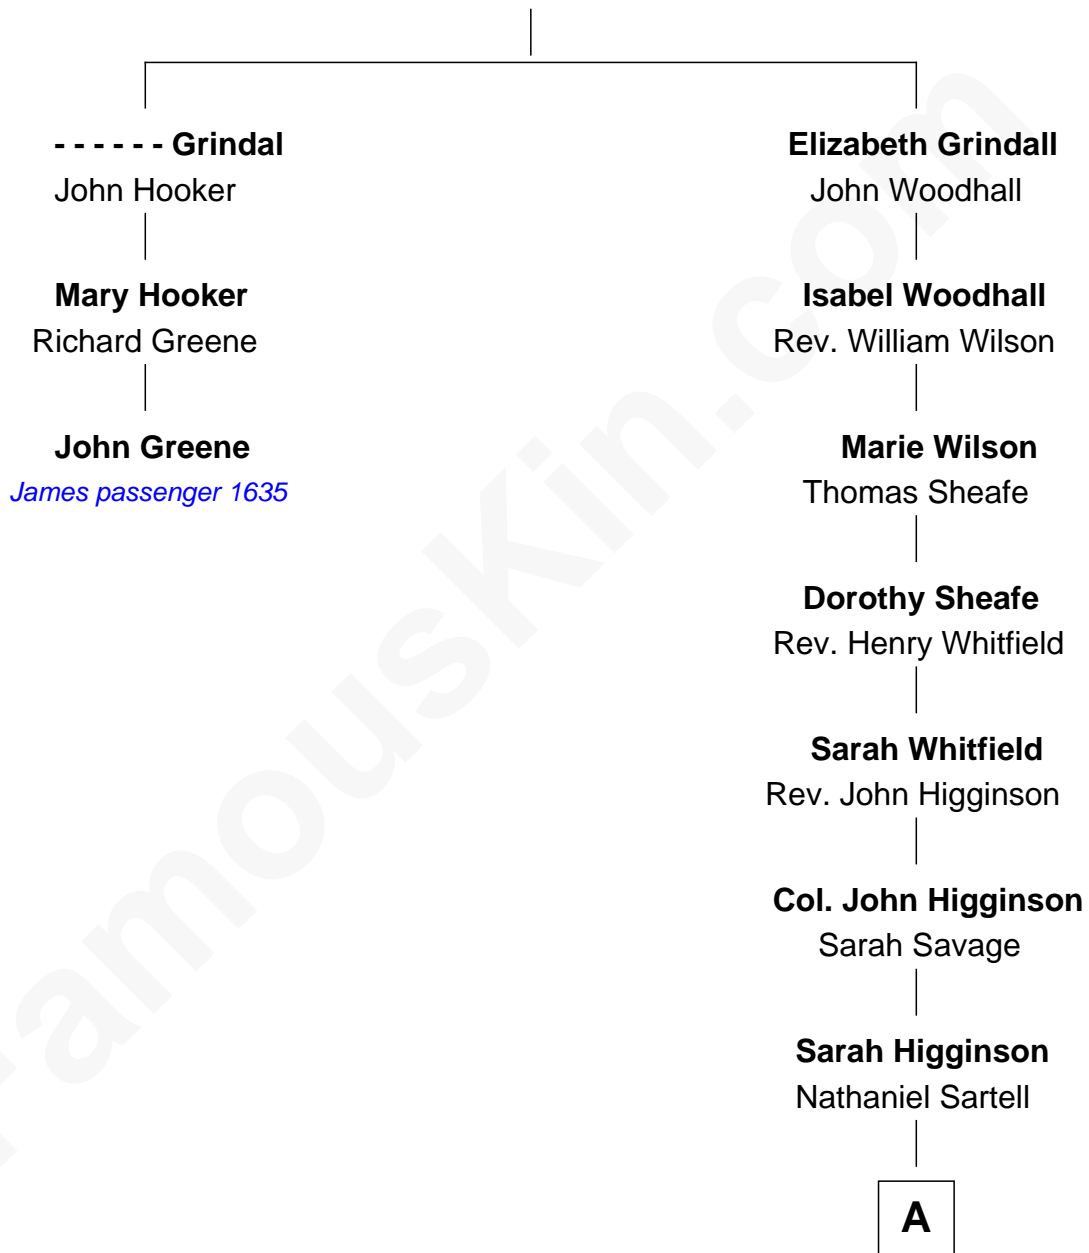

# FamousKin.com Relationship Chart of

**John Greene**

*(c1594 - c1658/9) James passenger 1635*

2nd cousin 9 times removed of

**Nathaniel P. Banks**

*24th Governor of Massachusetts*

**William Grindall**

**A**