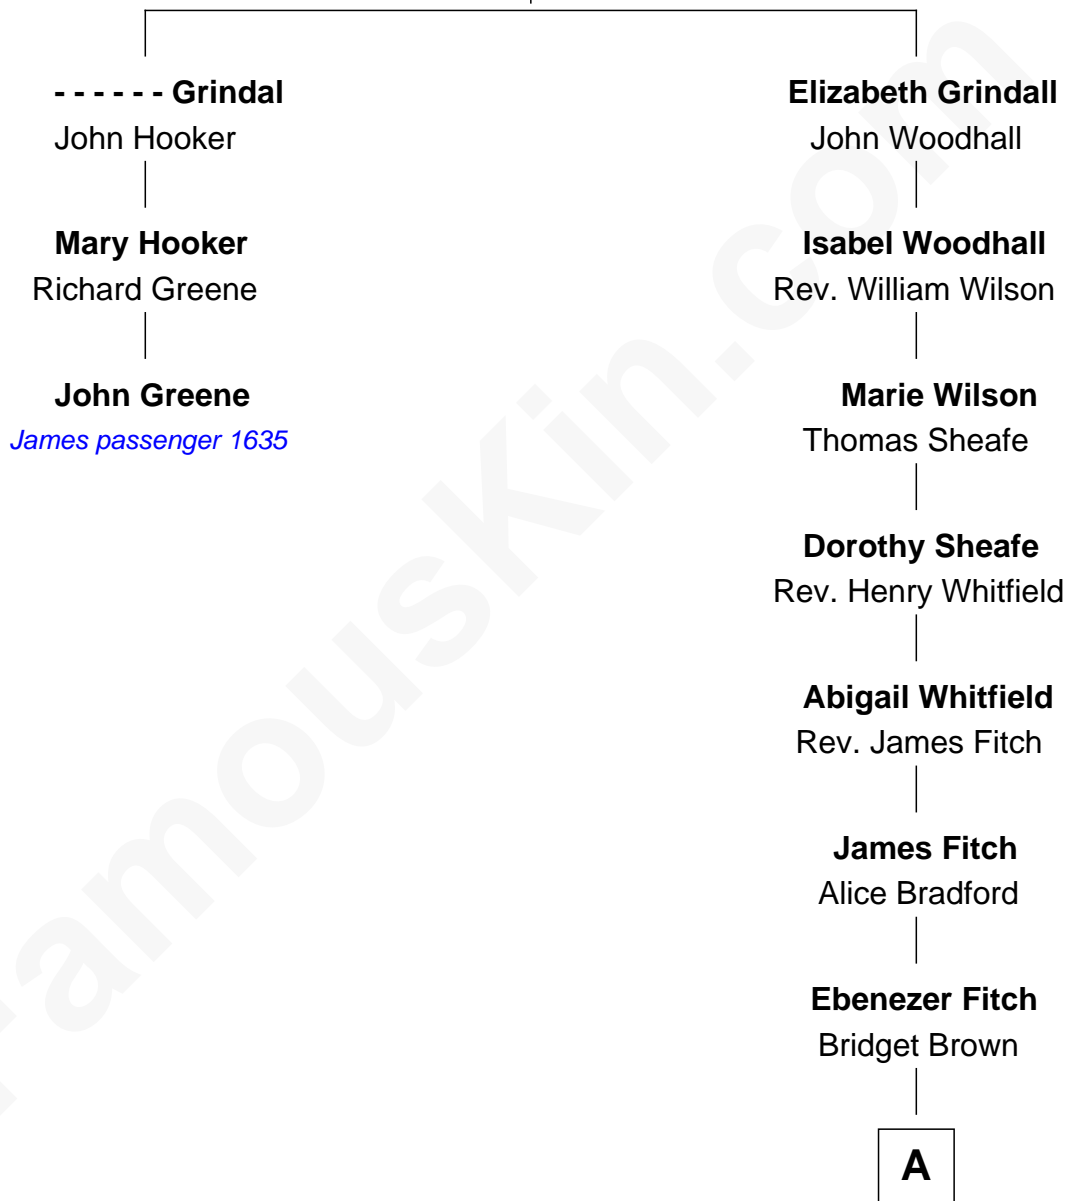

FamousKin.com

Relationship Chart of

John Greene

(c1594 - c1658/9) James passenger 1635

2nd cousin 11 times removed of

James B. A. Robertson
4th Governor of Oklahoma

William Grindall

A

Eleazer Fitch

Zerviah Wales

Zerviah Fitch

Amaziah Wright

Ebenezer Wright

Anna Galusha

Rev. William Henry Wright

Almira Durham

Horace Wright

Maria Elizabeth Williams

Clarissa Martha Wright

James Brooks Ayers Robertson

James B. A. Robertson

4th Governor of Oklahoma