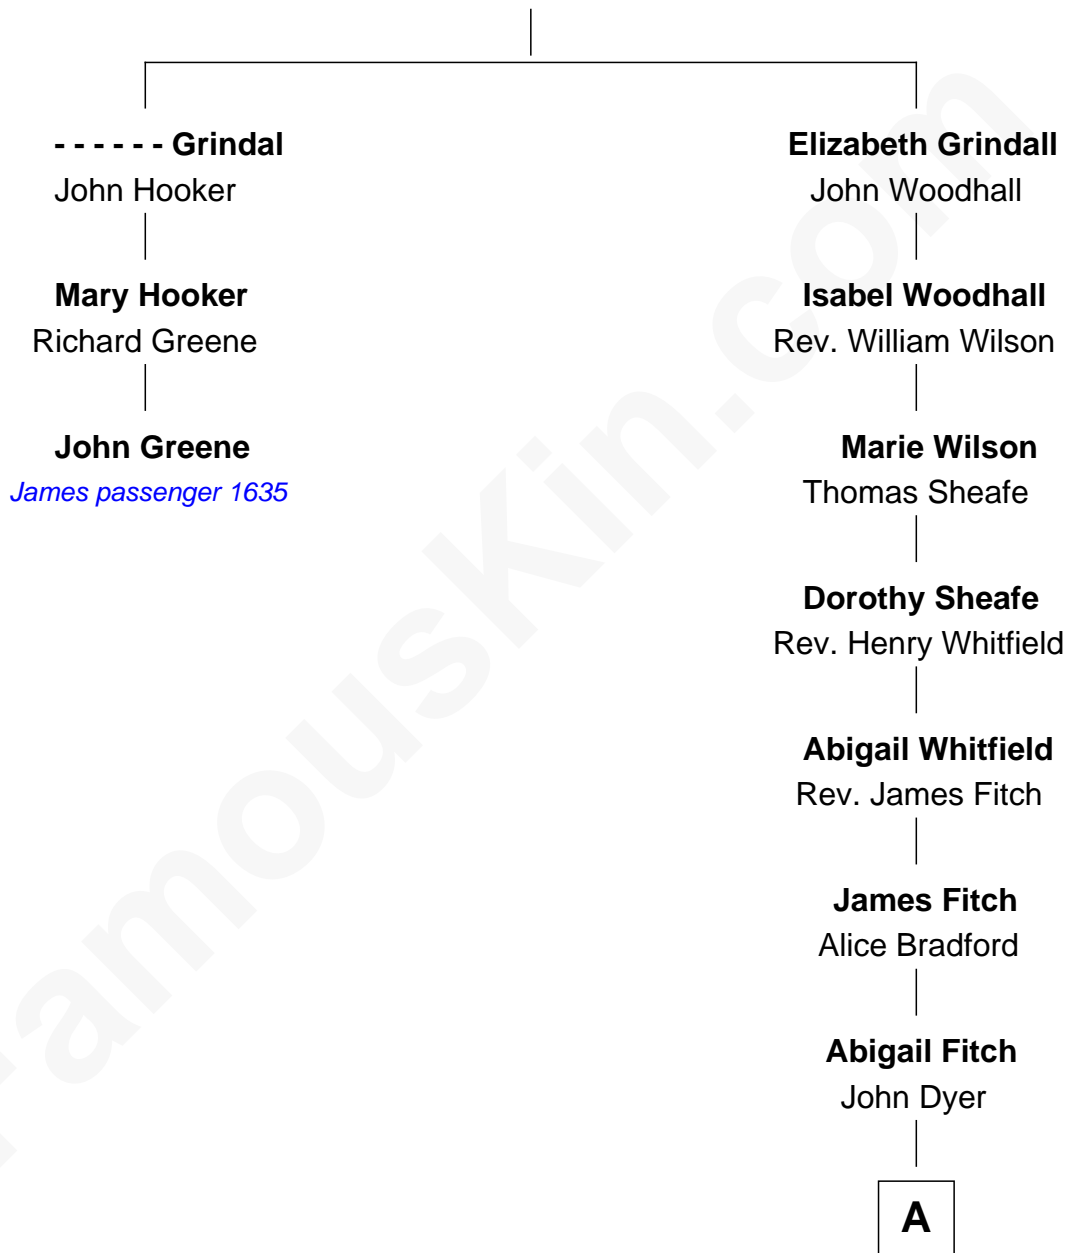

FamousKin.com Relationship Chart of

John Greene

(c1594 - c1658/9) James passenger 1635

2nd cousin 12 times removed of

Ann B. Davis

TV Actress

William Grindall

A

Abigail Dyer

Gideon Cobb

Wealthy Ann Cobb

Thomas Lathrop

Gideon Cobb Lathrop

Catherine Sproat

Gideon Lathrop

Elizabeth Dunlop