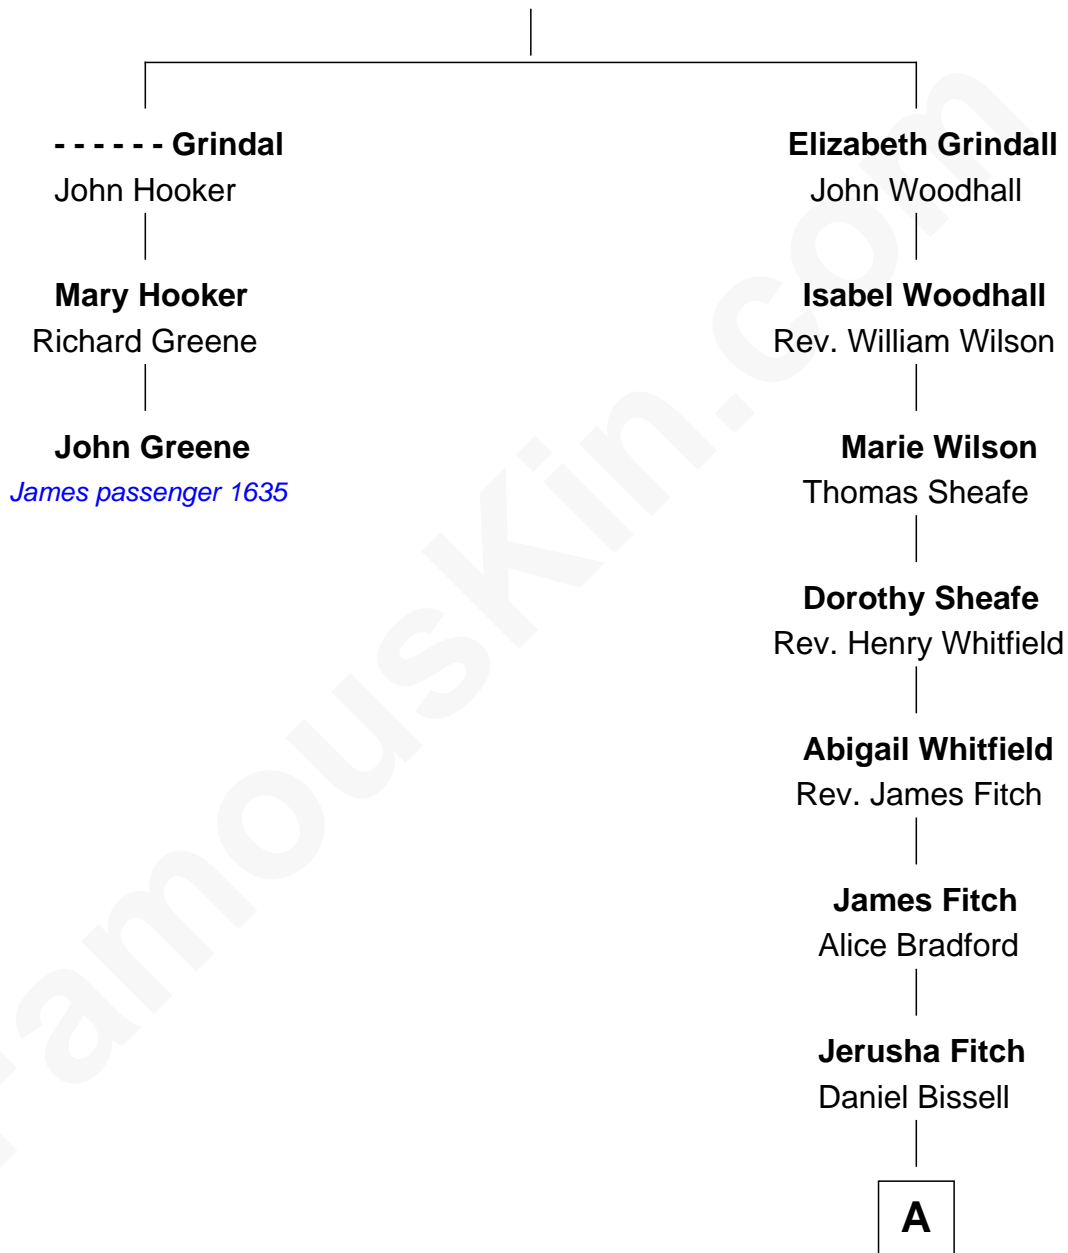

FamousKin.com Relationship Chart of

John Greene

(c1594 - c1658/9) James passenger 1635

2nd cousin 12 times removed of

Diane Brewster

TV and Movie Actress

William Grindall

A