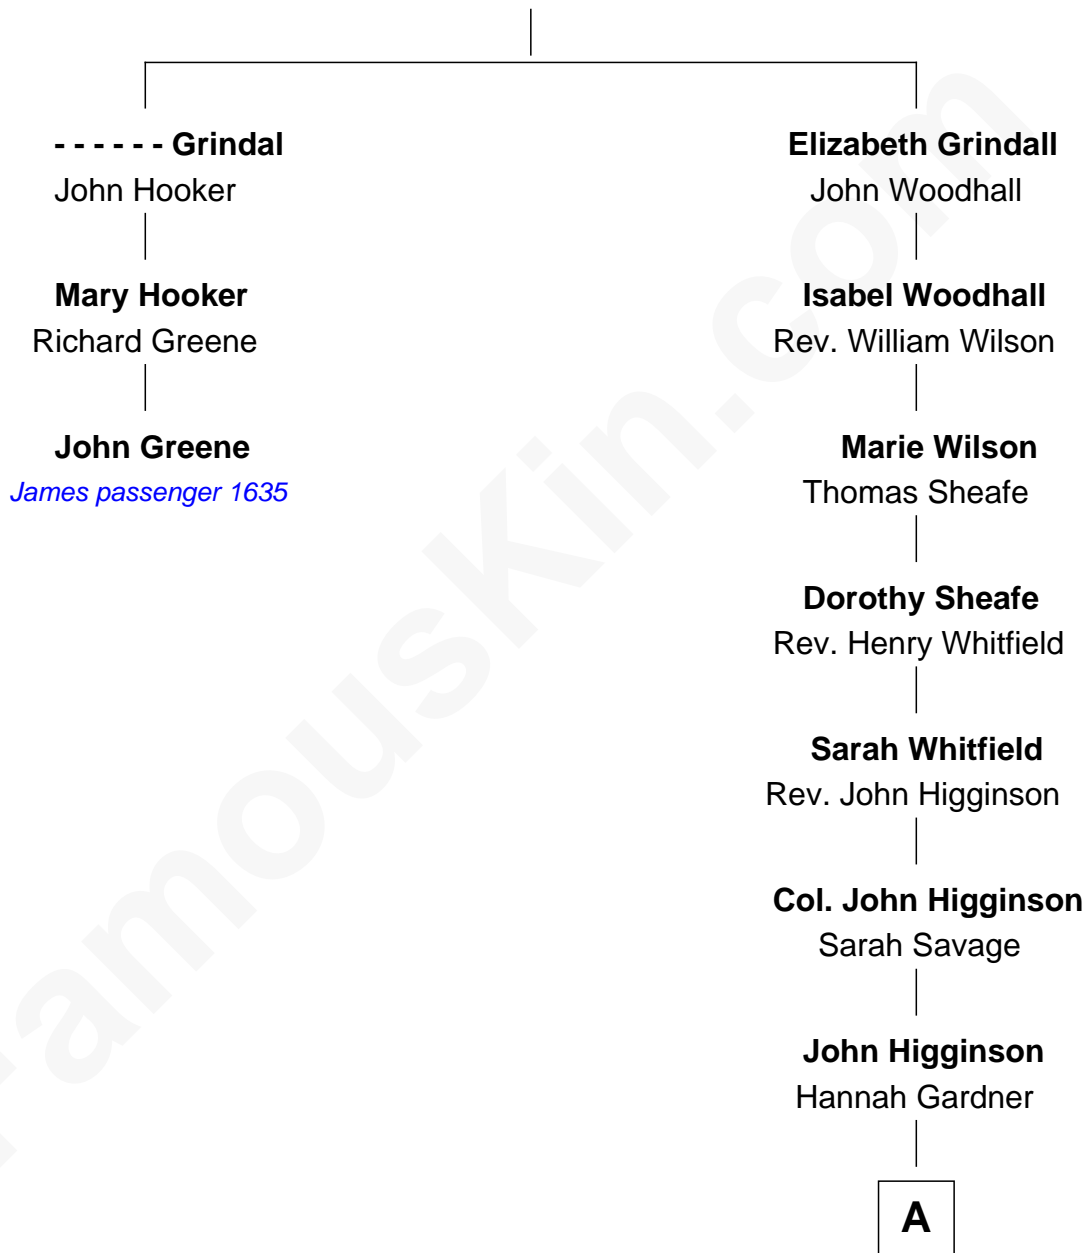

FamousKin.com Relationship Chart of

John Greene

(c1594 - c1658/9) James passenger 1635

2nd cousin 11 times removed of

Robert Frost

Poet and Playwright

William Grindall

A