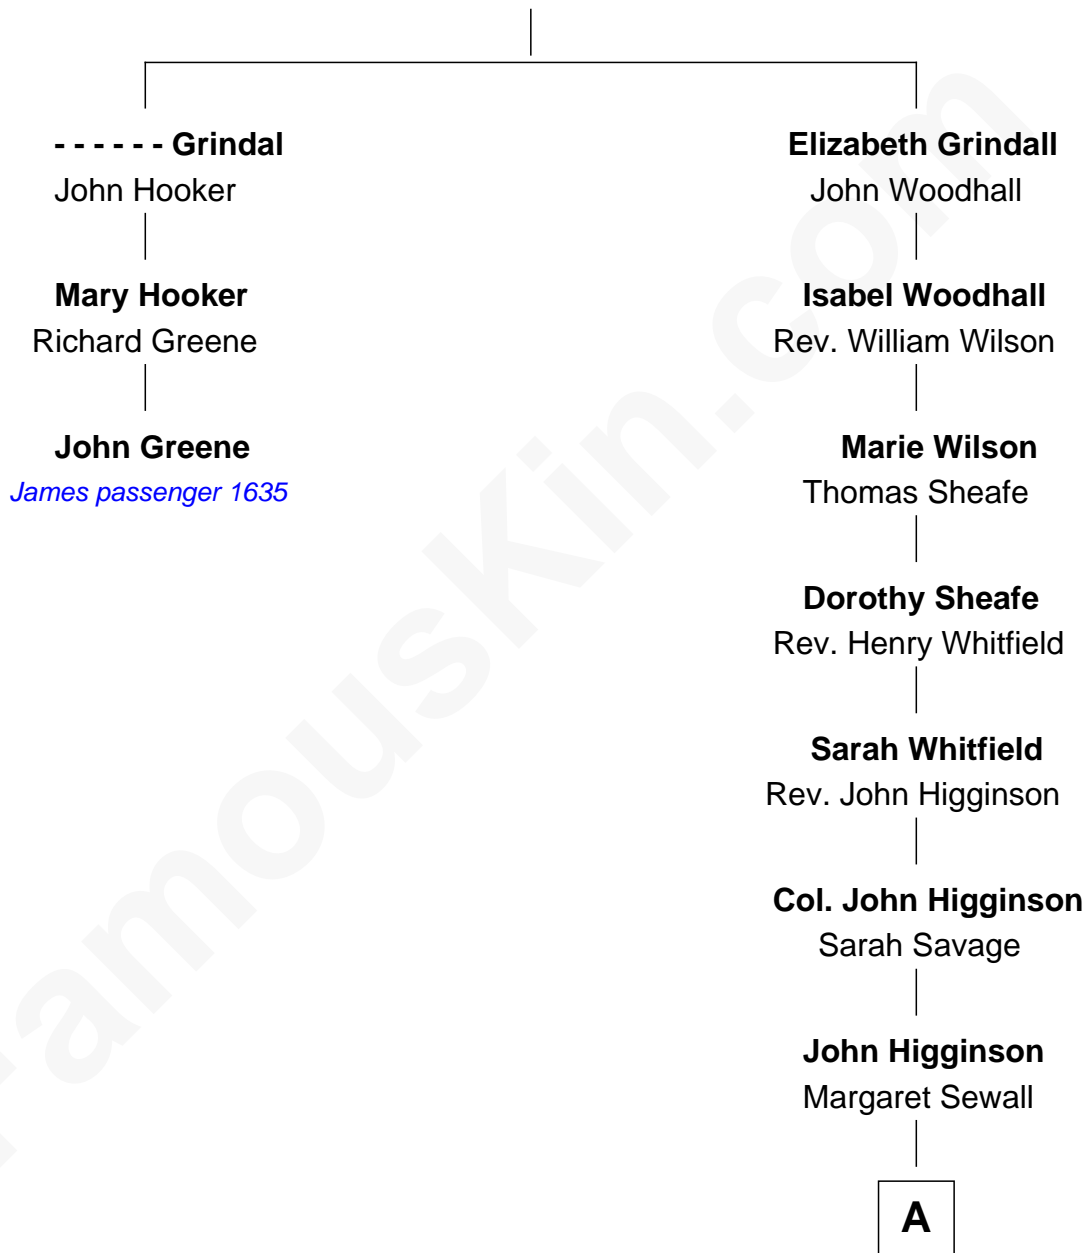

William Grindall