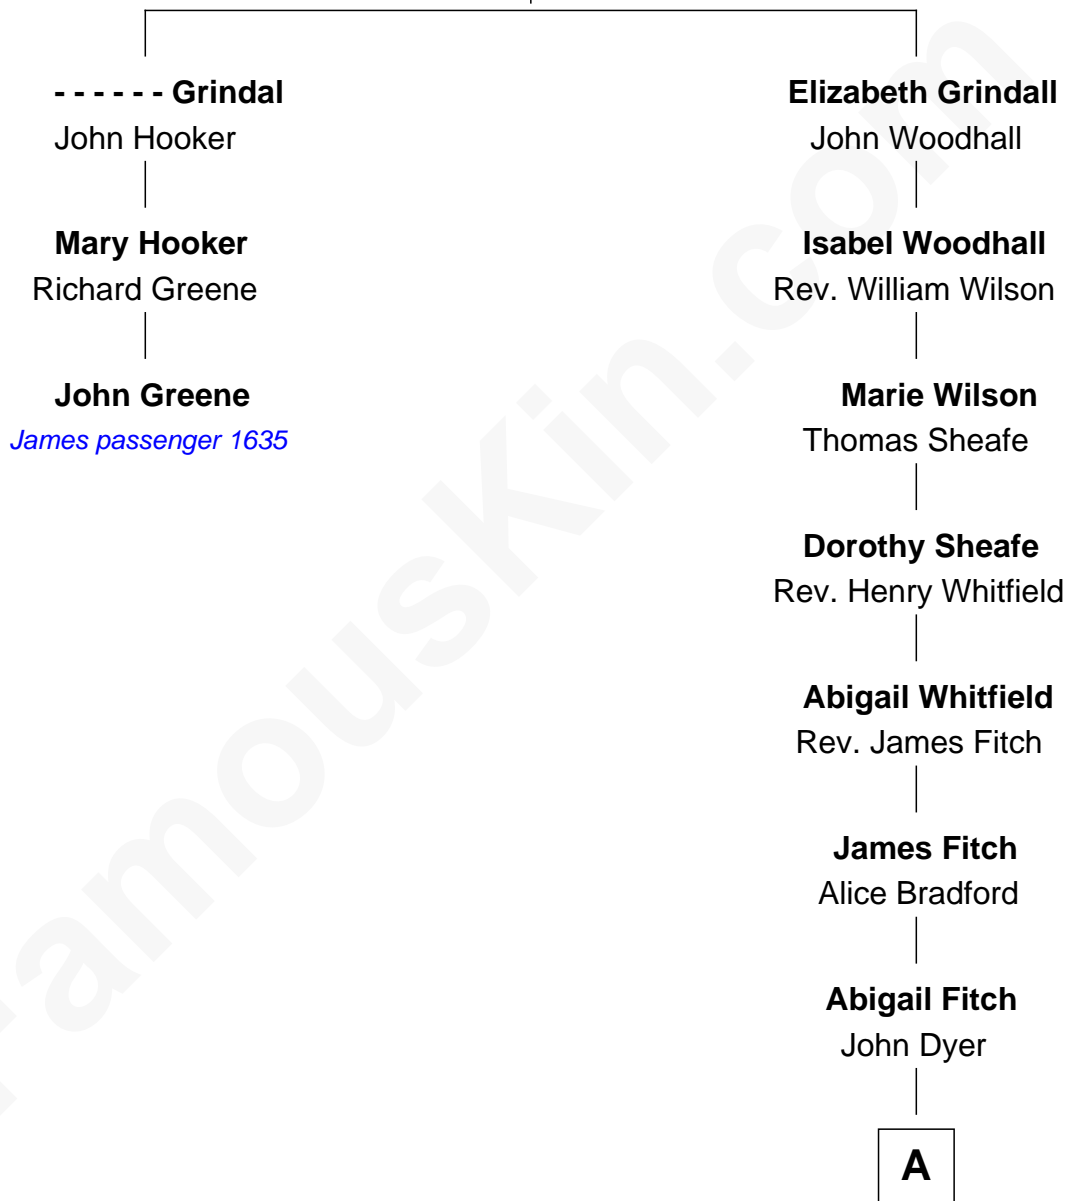

FamousKin.com Relationship Chart of

John Greene

(c1594 - c1658/9) James passenger 1635

2nd cousin 11 times removed of

Thomas Pynchon

American Novelist

William Grindall

A

John Dyer
Anna Payson

Anna Dyer
Elisha Payne

Lucretia Anne Payne
Dr. William Henry Cogswell

Annie Payne Cogswell
William Lyon Pynchon

William Henry Chichele Pynchon
Carrie Susan Moyses

Thomas Ruggles Pynchon
Catherine Frances Bennett