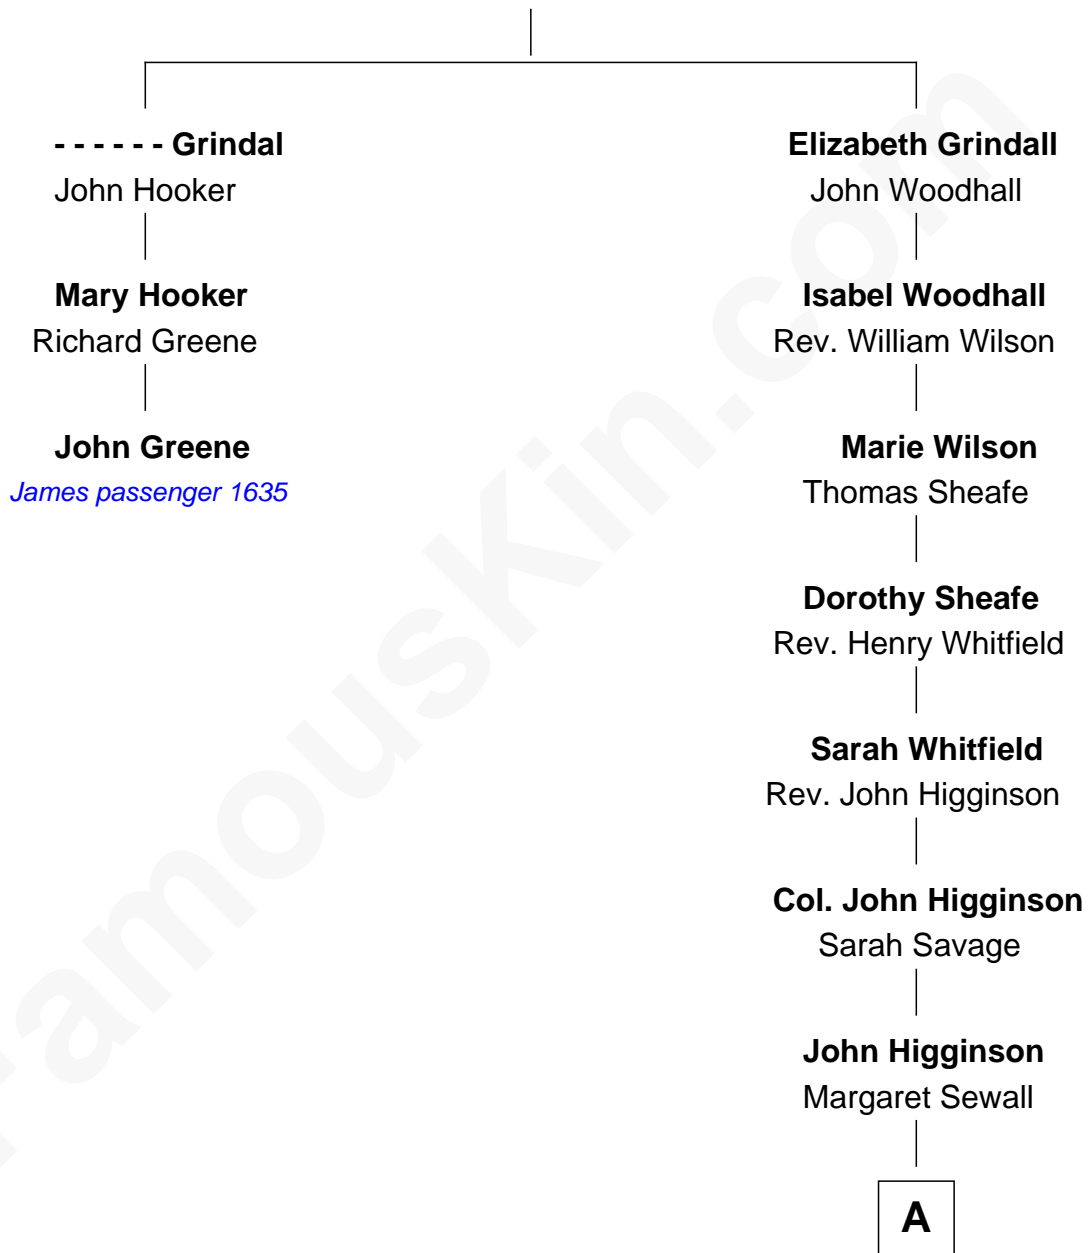

FamousKin.com Relationship Chart of

John Greene

(c1594 - c1658/9) James passenger 1635

2nd cousin 12 times removed of

James Spader

TV and Movie Actor

William Grindall

A

Stephen Higginson

Elizabeth Cabot

Stephen Higginson

Elizabeth Perkins

James Perkins Higginson

Martha Hubbard Babcock

Sarah Rhea Higginson

William Ingersoll Bowditch