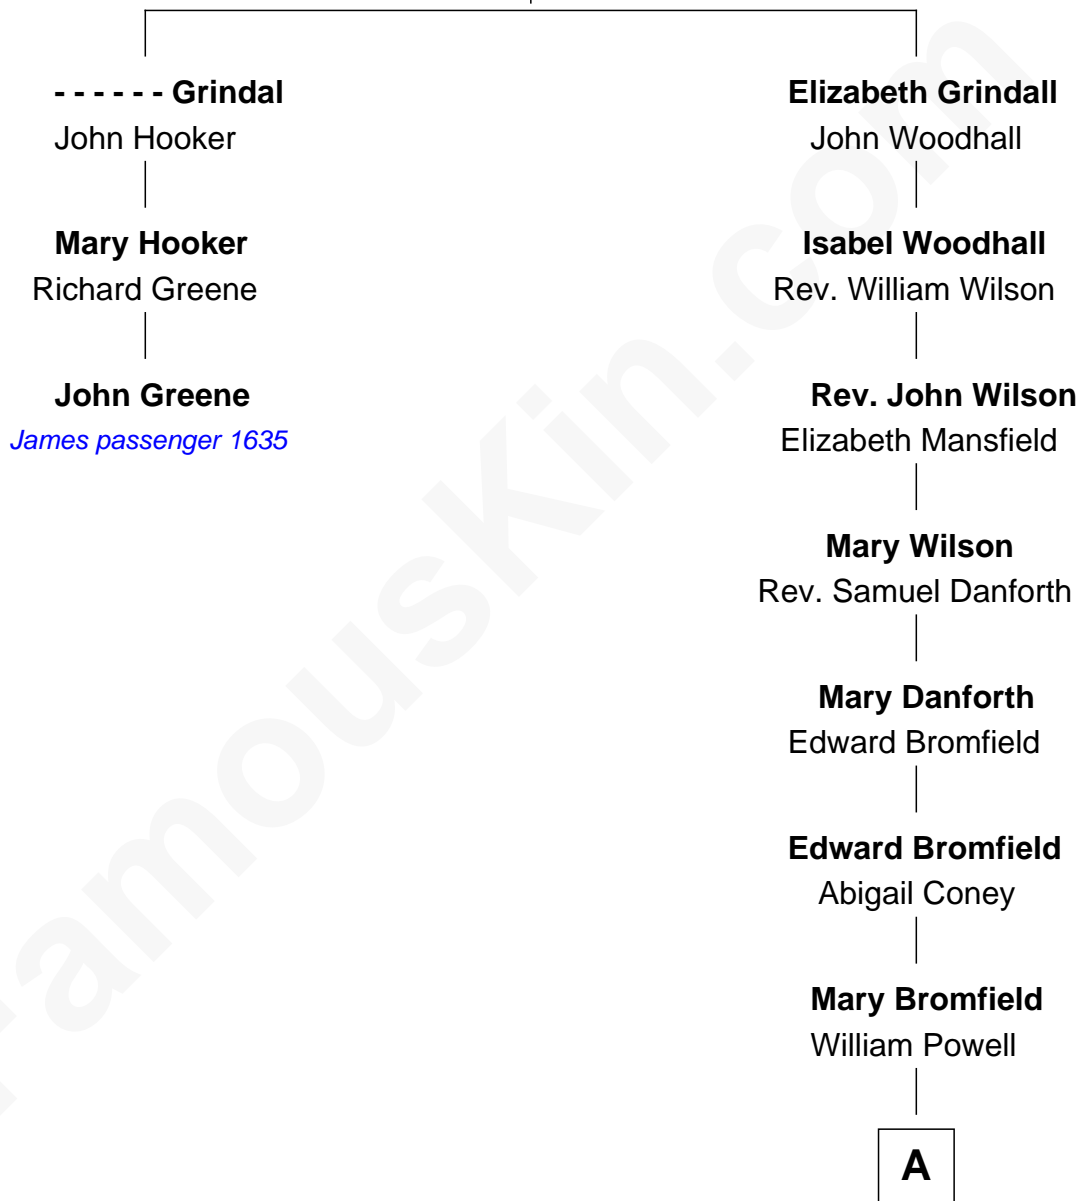

## Relationship Chart of

### John Greene

(c1594 - c1658/9) James passenger 1635

2nd cousin 10 times removed of

### Endicott Peabody

62nd Governor of Massachusetts

**William Grindall**

-----

**A**

—  
**Susannah Powell**

Jonathan Mason

—  
**Mary Bromfield Mason**