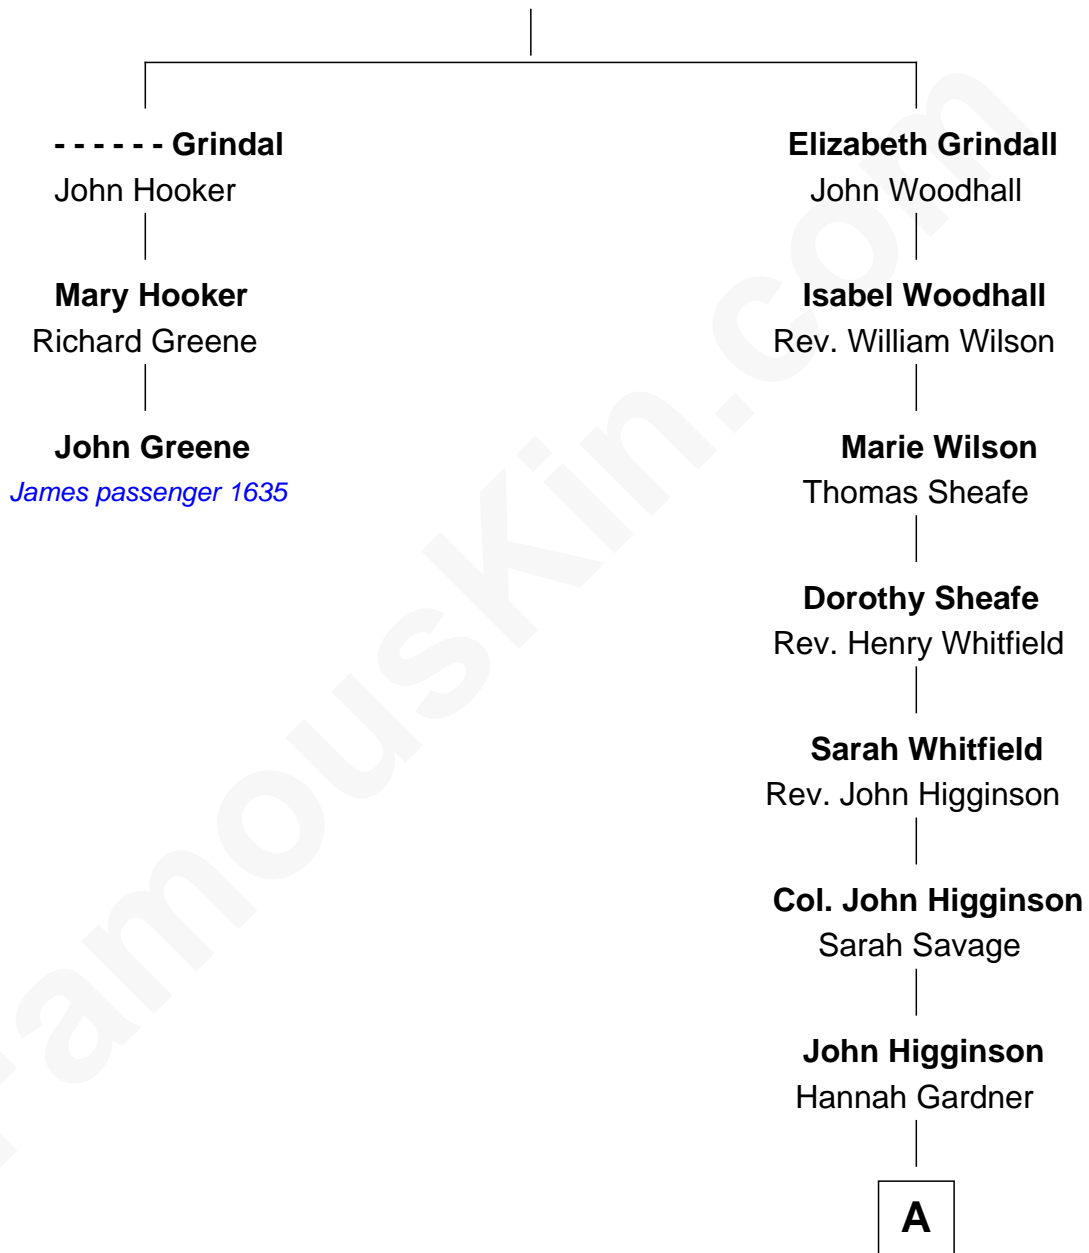

FamousKin.com

Relationship Chart of

John Greene

(c1594 - c1658/9) James passenger 1635

2nd cousin 11 times removed of

Alice (Lee) Roosevelt

First Wife of President Theodore Roosevelt

William Grindall

A

John Higginson

Ruth Boardman

Elizabeth Higginson

Joseph Cabot

Elizabeth Cabot

Joseph Lee

Nathaniel Cabot Lee