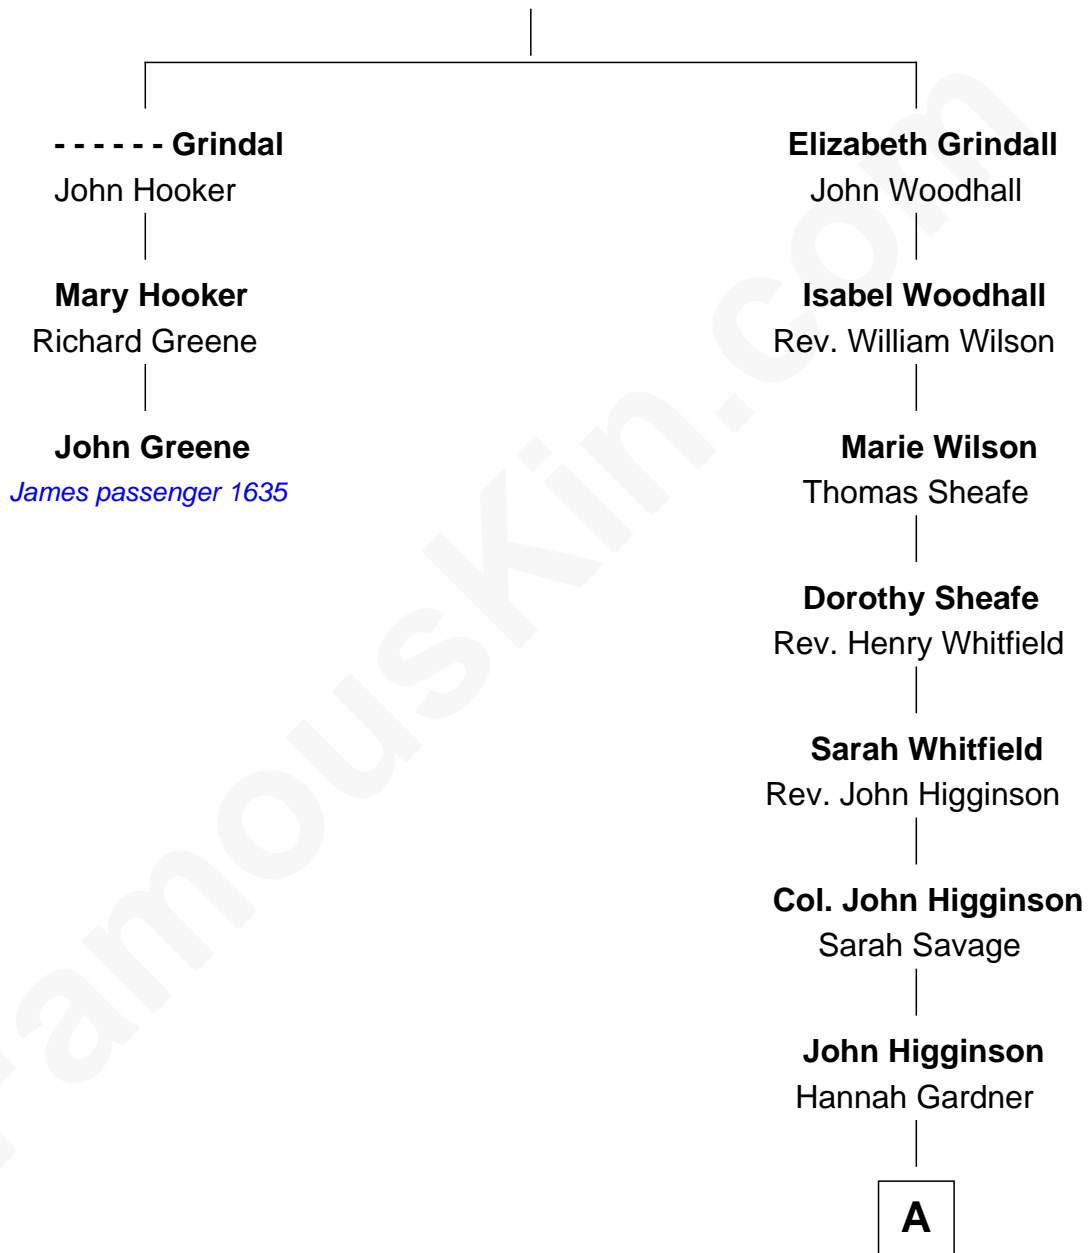

FamousKin.com Relationship Chart of

John Greene

(c1594 - c1658/9) James passenger 1635

2nd cousin 12 times removed of

Leverett Saltonstall

55th Governor of Massachusetts

William Grindall

A

John Higginson

Ruth Boardman

Elizabeth Higginson

Joseph Cabot

Elizabeth Cabot

Joseph Lee

Nathaniel Cabot Lee

Mary Ann Cabot