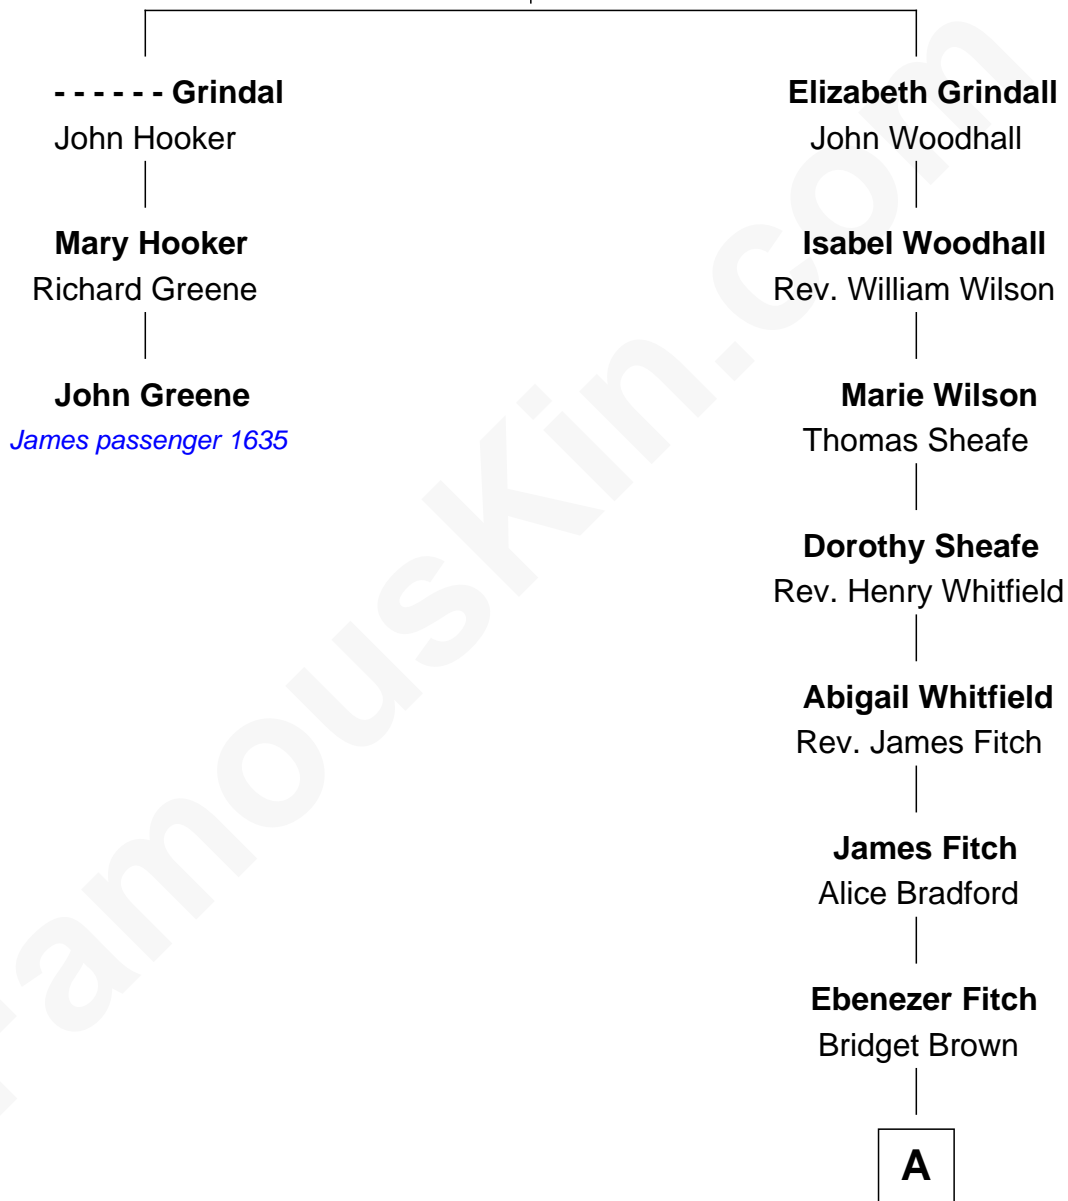

# FamousKin.com Relationship Chart of

**John Greene**

*(c1594 - c1658/9) James passenger 1635*

2nd cousin 14 times removed of

**Treat Williams**

*TV & Movie Actor*

**William Grindall**

-----