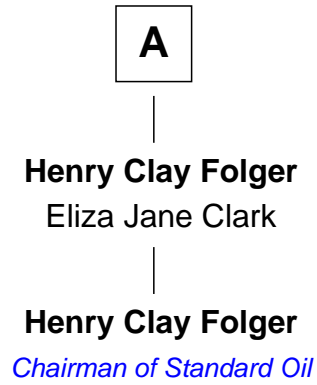

**FamousKin.com**  
**Relationship Chart of**  
**Stephen Bachiler**

*(c1561 - 1656) William & Francis passenger 1632*

**7th Great-grandfather of**

**Henry Clay Folger**

*Founder of Folger Shakespeare Library and Chairman of Standard Oil*

**Stephen Bachiler**

-----

**Theodate Bachiler**  
Christopher Hussey

**Stephen Hussey**  
Martha Bunker

**Sylvanus Hussey**  
Abial Brown

**Rachel Hussey**  
Barnabas Coleman

**Sarah Coleman**  
George Folger

**George Folger**  
Rebecca Slocum

**Samuel Brown Folger**  
Nancy F. Hiller

**A**

FamousKin.com