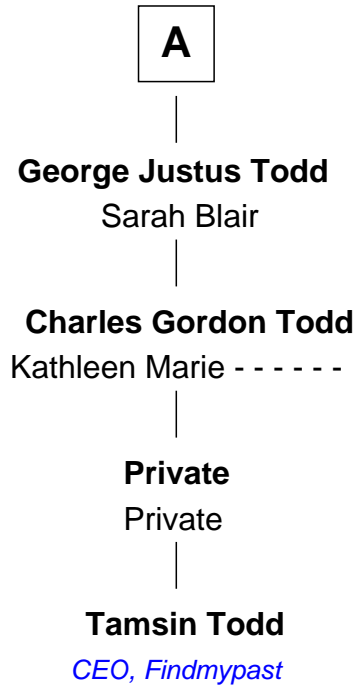

FamousKin.com Relationship Chart of

Tamsin Todd

CEO, Findmypast

5th cousin 5 times removed of

Cadwallader Washburn

Co-founder of General Mills and 11th Governor of Wisconsin

George Watson

Phoebe Hicks

Elizabeth Shaw

Josiah Snow

Anna Snow

Elisha Shaw

Mary Shaw

William Murray Todd

A

Mary Watson

Thomas Leonard

Samuel Leonard

Catherine Dean

Abiah Leonard

Benjamin King

Abiah King

Israel Washburn

Israel Washburn

Martha Benjamin

Cadwallader Washburn

Co-founder of General Mills

FamousKin.com