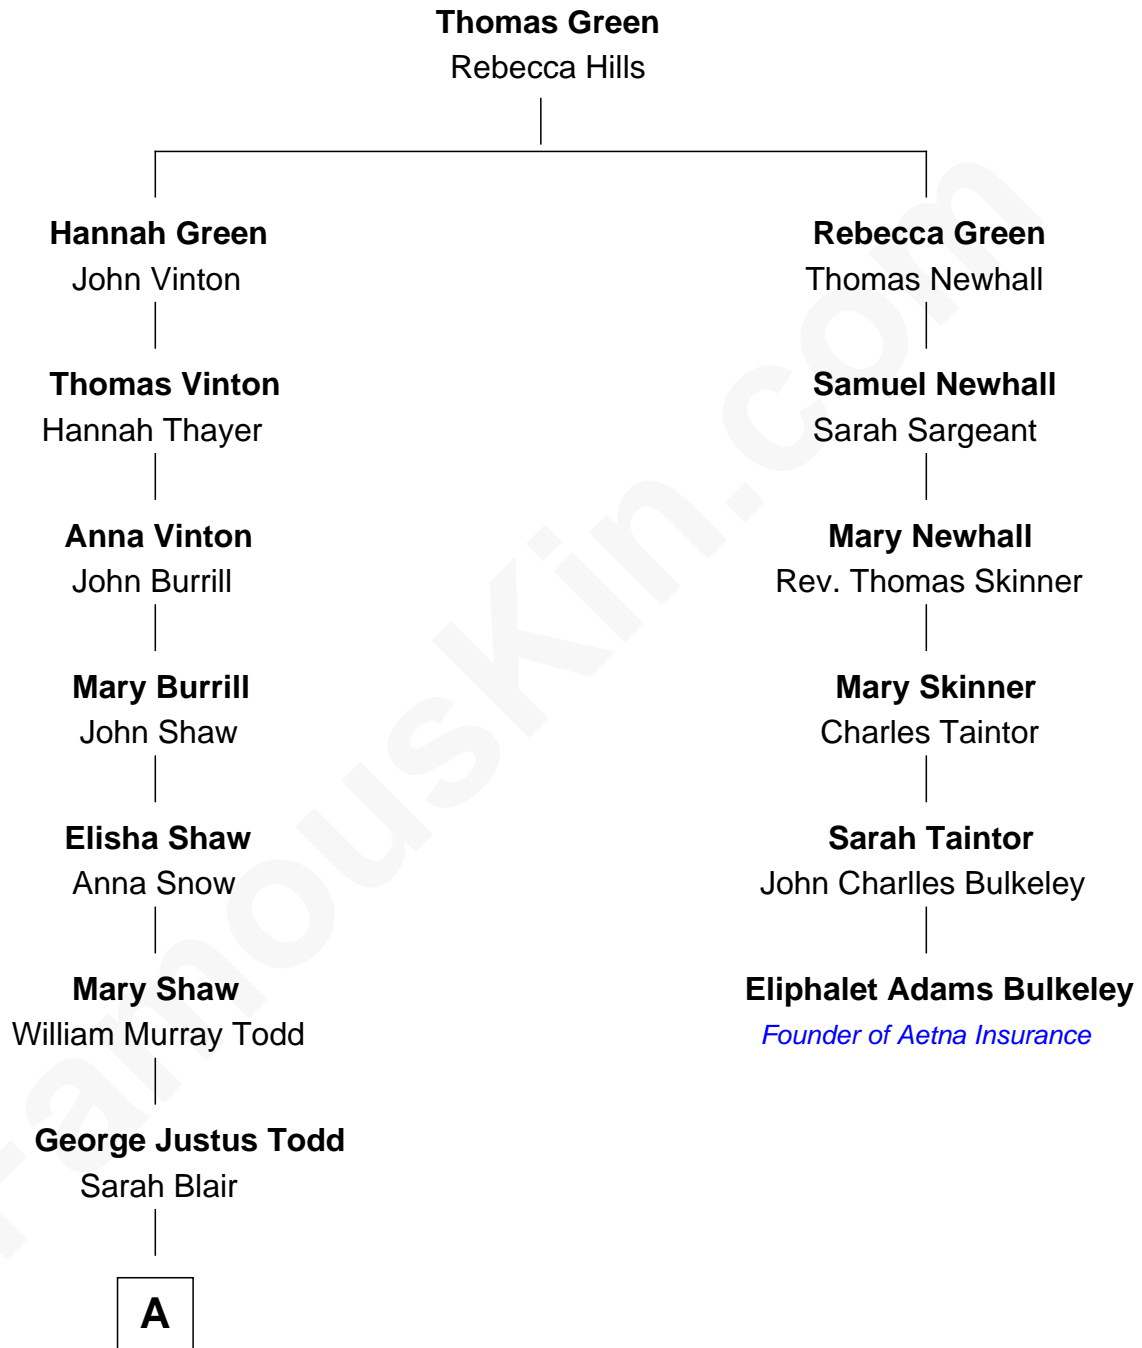

# FamousKin.com Relationship Chart of

**Tamsin Todd**

*CEO, Findmypast*

5th cousin 4 times removed of

**Eliphalet Adams Bulkeley**

*Founder of Aetna Insurance*

**A**

**Charles Gordon Todd**  
Kathleen Marie - - - - -

**Private**  
Private

**Tamsin Todd**  
*CEO, Findmypast*

FamousKin.com