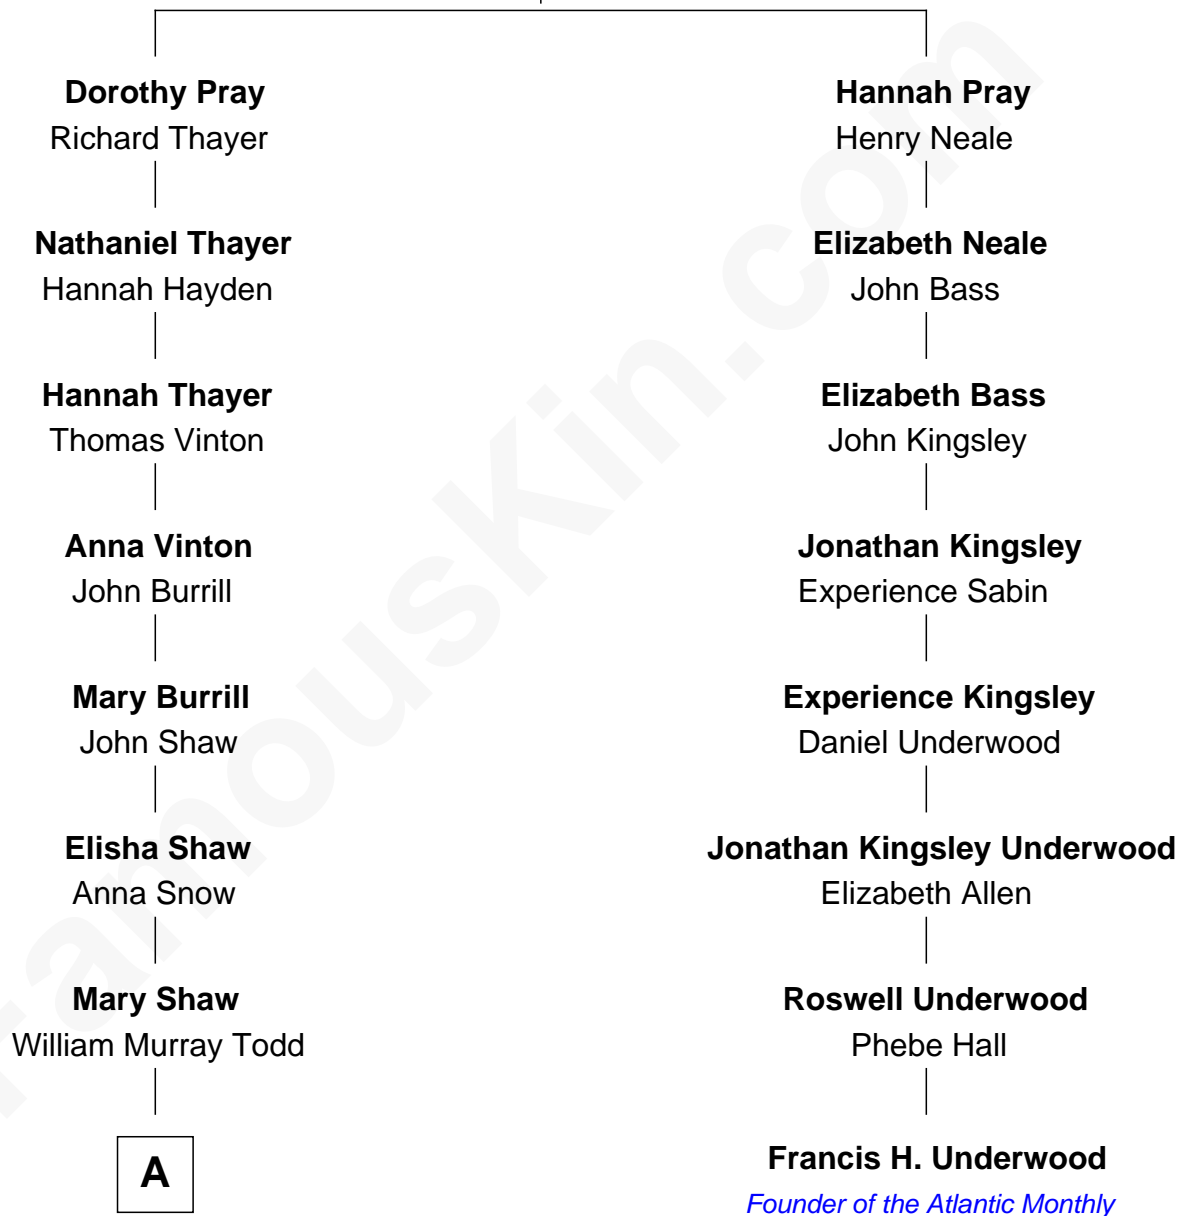

# FamousKin.com Relationship Chart of

**Tamsin Todd**

*CEO, Findmypast*

7th cousin 3 times removed of

**Francis H. Underwood**

*Founder of the Atlantic Monthly*

**Quinton Pray**

Joan - - - - -