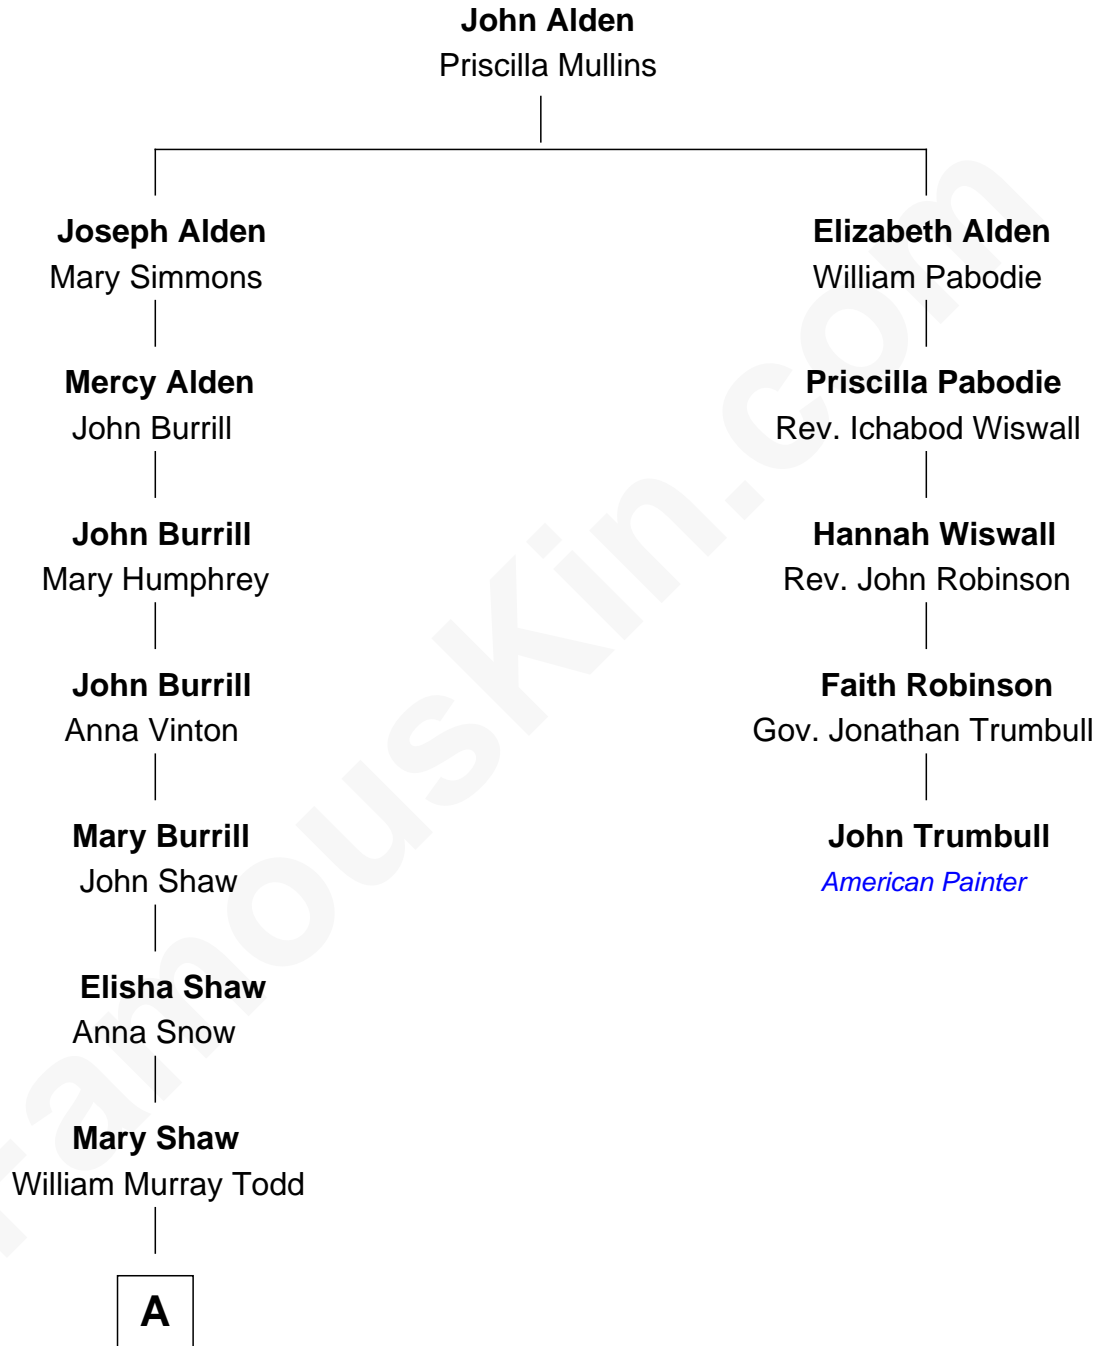

FamousKin.com Relationship Chart of

Tamsin Todd

CEO, Findmypast

4th cousin 6 times removed of

John Trumbull

American Painter

FamousKin.com